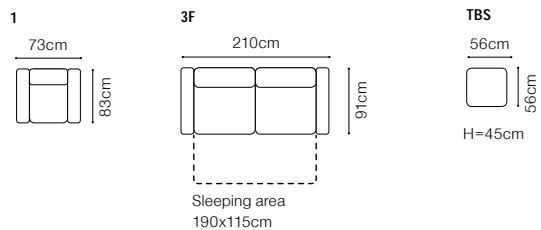

DIMENSIONS