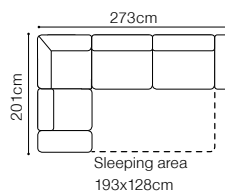

# Happy

Find out how to unfold  
the sleeping function  
A - Delfin

**2.5QFL-OTM(4)SR**

fabric Fancy 97, optional cushion - fabric Magu Jet 198

**DIMENSIONS**
**2.5QFL-OTM(4)SR****OTM(4)SL-2.5QFR**

The height of the seat:	<b>45 cm</b>
The depth of the seat:	<b>56 cm</b>
The height of the furniture:	<b>82 cm</b> (with the headrest folded)
	<b>98 cm</b> (with the headrest unfolded)
The height of the legs:	<b>8 cm</b>
The width of the side:	<b>35 cm</b>