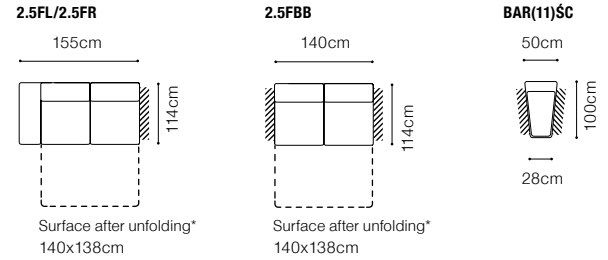

Cantata - basic collection elements