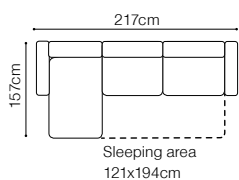

1D(1)SL-2.5QFR