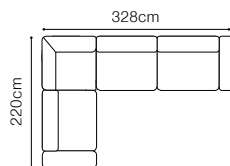

# Dana II

**3L-OTM(4)R**  
leather G-810

**DIMENSIONS**
**3L-OTM(4)R****OTM(4)L-3R**

The height of the seat:	<b>43 cm</b>
The depth of the seat:	<b>57 cm</b>
The height of the furniture:	<b>78 cm</b> (with the headrest folded) <b>100 cm</b> (with the headrest unfolded)
The height of the legs:	<b>25 cm</b>
The width of the side:	<b>42 cm</b>