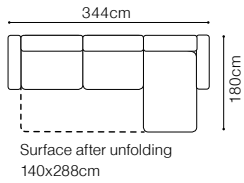

DIMENSIONS

3FL-1D(1)SR