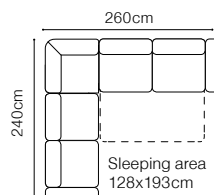

2L-EN(2)-2.5R/
2SL-EN(2)-2.5QFR