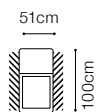

1DFL-BAR PRO ŚC -1(80)TVBBe-1(80)BB-DOST(E)-3QFR

BAR PRO Ś