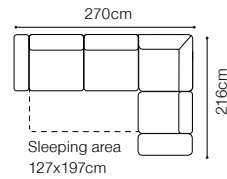

2.5QFL-OTM(11)SR