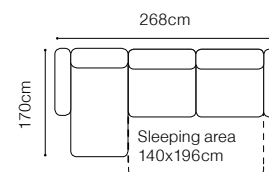

1D(1)SL-2.5FFR