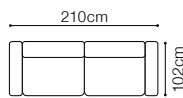

FUNCTIONS

- The height of the seat: **48 cm**
- The depth of the seat: **53 cm**
- The height of the furniture: **101 cm**
- The height of the legs: **6 cm**
- The width of the side: **31 cm**

DIMENSIONS

1TV/
1TVb/
1TVblok

1

2/2S

3

3F

3FL-E-2SR

2SL-E-3FR