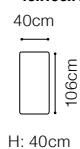

**STOLIK
40x106x40**