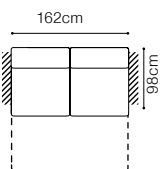

3QFBB**

Surface after
unfolding *
145x162cm

3QFL / 3QFR**