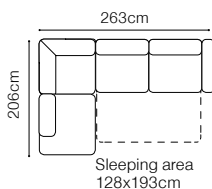

OTM(4)L-2.5R/
OTM(4)SL-2.5QFR