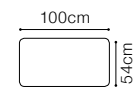

Barista

EXAMPLES OF CONFIGURATION

OTM(157)L-(147)R

DIMENSIONS

OTM(157)L/
OTM(157)R

OTM(177)L/
OTM(177)R

OTM(187)L/
OTM(187)R

OTM(197)L/
OTM(197)R

OTM(207)L/
OTM(207)R

The height of the seat: **49 cm**

The depth of the seat: **47 cm**

The height of the furniture: **82 cm**

The width of the side: **7 cm**

(147)L/(147)R

(167)L/(167)R

(177)L/(177)R

(197)L/(197)R

(162)

(182)

1

TB(100)