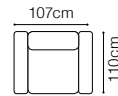

# Albano

Chair XIV, fabric Rover 39 Perlwinkle  
3L-OTM(4)R, fabric CROWN VELVET 20

**DIMENSIONS**
**3L-OTM(4)R****OTM(4)L-3R**

The height of the seat:	<b>45 cm</b>
The depth of the seat:	<b>56 cm</b>
The height of the furniture:	<b>79 cm</b> (with the headrest folded)
	<b>93 cm</b> (with the headrest unfolded)
The height of the legs:	<b>25 cm</b>
The width of the side:	<b>30 cm</b>

# Camelia

Find out how to unfold  
the sleeping function  
A - Delfin

**2.5QFL-OTM(4)SR**  
leather G-661

**DIMENSIONS**
**2.5QFL-OTM(4)SR****OTM(4)SL-2.5QFR****1****TB**The height of the seat: **46 cm**The depth of the seat: **57 cm**The height of the furniture: **71 cm** (with the headrest folded)**94 cm** (with the headrest unfolded)The height of the legs: **12 cm**The width of the side: **23 cm****2.5QFL-1D(2)SR****1D(2)SL-2.5QFR****1D(2)SL-2.5QFBB-OTM(4)SR****OTM(4)SL-2.5QFBB-1D(2)SR**