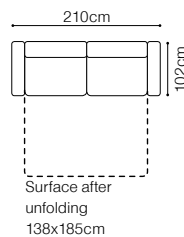

FUNCTIONS

- The height of the seat: **48 cm**
- The depth of the seat: **53 cm**
- The height of the furniture: **101 cm**
- The height of the legs: **6 cm**
- The width of the side: **31 cm**

DIMENSIONS

1TV/
1TVb/
1TVblok

1

2/2S

3

3F

3FL-E-2SR

2SL-E-3FR