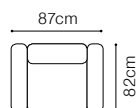

DIMENSIONS

2FF

2.5FF

3FF

The height of the seat: **48 cm**
The depth of the seat: **60 cm**
The height of the furniture: **86 cm**
The height of the legs: **8 cm**
The thickness of the mattress: **11 cm**
The width of the side: **17 cm**

2FFL-1D(1)SR

1D(1)SL-2FFR

2.5FFL-1D(1)SR

1D(1)SL-2.5FFR

3FFL-1D(1)SR

1D(1)SL-3FFR

1

ZAG

BASIC COLLECTION
ELEMENTS

FUNCTIONS