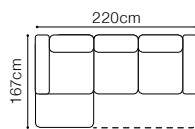

# Yuppie

Find out how to unfold  
the sleeping function  
A - Delfin

**Yuppie 1DFL-2FR**  
leather G-639

**DIMENSIONS**
**3QF**

Sleeping area  
130x188cm

**2FL-1DFR**

Sleeping area  
130x188cm

**1DFL-2FR**