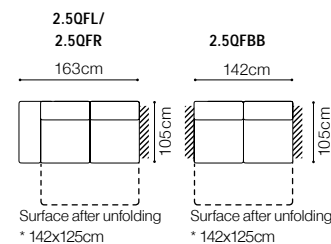

Massimo - basic system elements