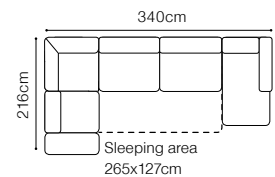

OTM(11)SL-2.5QFBB-1D(9)SR