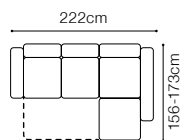

DIMENSIONS

3FL

Sleeping area
115x190cm

3FR