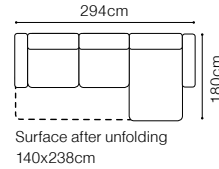

2.5FL-1D(1)SR