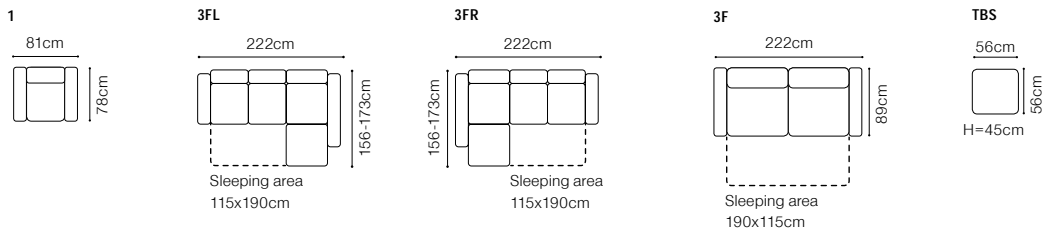

**PODNE**

The height of the seat:	<b>48 cm</b>
The depth of the seat:	<b>58 cm</b>
The height of the furniture:	<b>103 cm</b>
The height of the legs:	<b>5 cm</b>
The width of the side:	<b>19 cm</b>

**BASIC COLLECTION  
ELEMENTS**

# Bodo

**DIMENSIONS**

**BASIC COLLECTION  
ELEMENTS**

The height of the seat:	<b>49 cm</b>
The depth of the seat (3F, 3FL / 3FR):	<b>59 cm</b>
The depth of the seat (1):	<b>50 cm</b>
The height of the furniture:	<b>87 cm</b>
The height of the legs (3F, 3FL / 3FR):	<b>15 cm</b>
The height of the legs (1):	<b>20 cm</b>
The width of the side:	<b>19 cm</b>