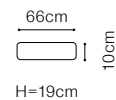

DIMENSIONS

2FF

2FFL-1D(1)SR

1D(1)SL-2FFR

The height of the seat: **48 cm**

The height of the seat (1): **46 cm**

The depth of the seat: **60 cm** (other elements)

The height of the furniture: **86 cm** (other elements)

The height of the furniture (1): **84 cm**

The height of the legs: **8 cm**

The width of the side: **24 cm**

2.5FF

2.5FFL-1D(1)SR

1D(1)SL-2.5FFR

3FF

3FFL-1D(1)SR

1D(1)SL-3FFR

1

ZAG

FUNCTIONS

**BASIC COLLECTION
ELEMENTS**

2.5FF, fabric Torres 10