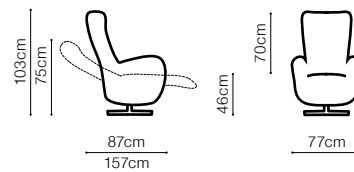

DIMENSIONS