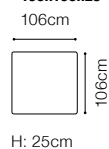

**STOLIK
106x106x25**