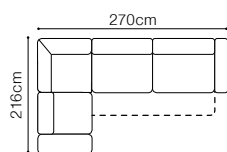

Surface after unfolding
88x197cm

OTM(11)SL-2.5VRe