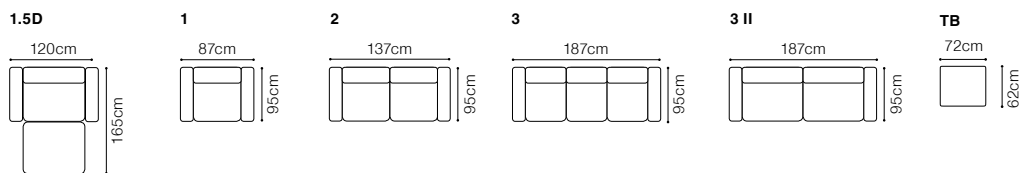

# Voss

VIEW AT HOME

**2+3+1**

fabric Sofia Grey, Sofia Powder Pink

**DIMENSIONS**

The height of the seat: **47 cm**  
 The depth of the seat: **53 cm**  
 The height of the furniture: **101 cm**

The height of the legs: **18 cm**  
 The width of the side: **19 cm**