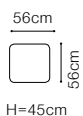

DIMENSIONS

3FL

Sleeping area
115x190cm

3FR

Sleeping area
115x190cm

TBS

PODNE

The height of the seat: **49 cm**
The depth of the seat: **59 cm**
The height of the furniture: **87 cm**
The height of the legs: **15 cm**
The width of the side: **16 cm**

BASIC COLLECTION
ELEMENTS

FUNCTIONS