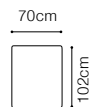

Domo - basic system elements

TB

H = 47cm

BAR(9)ŠC

BAR(9)LC /
BAR(9)RC

DOST

DOST(70)SL /
DOST(70)SR

DOST(70)SŠ

1D(5)SL /
1D(5)SR