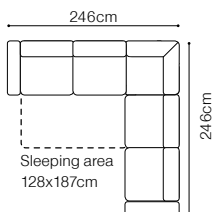

2.5QFL-EN(2)-2.5R