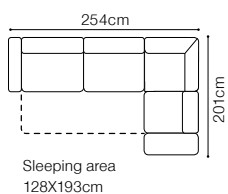

DIMENSIONS

2.5QFL-OTM(4)SR