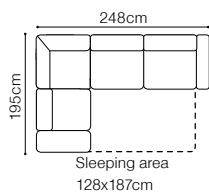

# Cavallo

Find out how to unfold  
the sleeping function  
A - Delfin

2.5QFL-OTM(4)SR+1xZAG  
fabric Mystic 21

**DIMENSIONS**
**2.5QFL-OTM(4)SR****OTM(4)SL-2.5QFR****ZAG**

The height of the seat:	<b>44 cm</b>
The depth of the seat:	<b>58 cm</b>
The height of the furniture:	<b>82 cm</b> (without headrest) <b>96 cm</b> (with optional headrest)
The height of the legs:	<b>2,8 cm</b>
The width of the side:	<b>25 cm</b>