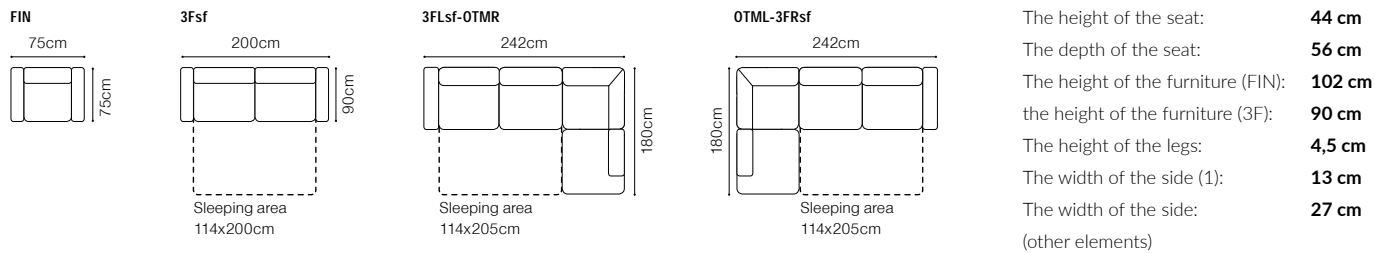

DIMENSIONS

The height of the seat: **44 cm**
The depth of the seat: **56 cm**
The height of the furniture (FIN): **102 cm**
the height of the furniture (3F): **90 cm**
The height of the legs: **4,5 cm**
The width of the side (1): **13 cm**
The width of the side: **27 cm**
(other elements)

**BASIC COLLECTION
ELEMENTS**

FIN, leather G-323