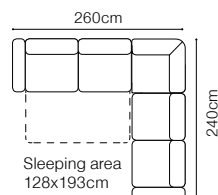

2.5L-EN(2)-2R/
2.5QFL-EN(2)-2SR