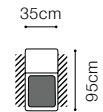

Domani - basic system elements

BAR(2)LC/
BAR(2)RC

BAR(2)ŚC

H=64cm

SSEII

EXAMPLES OF
CONFIGURATION

FUNCTIONS