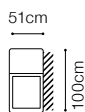

**BAR PRO L/
BAR PRO R**