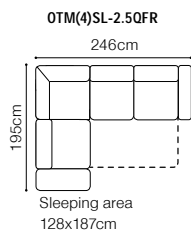

# Ella II

Find out how to unfold  
the sleeping function  
A - Delfin

**2.5QFL+OTM(4)SR+ZAG**  
leather G-220

**DIMENSIONS**

The height of the seat:	<b>44 cm</b>
The depth of the seat:	<b>58 cm</b>
The height of the furniture:	<b>82 cm</b> (without the headrest)
	<b>96 cm</b> (with the optional headrest)
The height of the legs:	<b>2,8 cm</b>
The width of the side:	<b>24 cm</b>