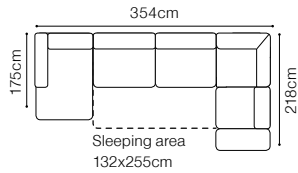

**45 cm**

The depth of the seat:

**58 cm**

The height of the furniture:

**73 cm** (with the headrest folded)**93 cm** (with the headrest unfolded)

The height of the legs:

**12 cm**

The width of the side:

## DIMENSIONS

2.5QFL-1D(5)SR

1D(5)SL-2.5QFR

2.5QFL-OTM(4)SR

OTM(4)SL-2.5QFR

TB

1D(5)SL-2.5QFBB-OTM(4)SR

OTM(4)SL-2.5QFBB-1D(5)SR

The height of the seat:

**46 cm**

The depth of the seat:

**57 cm**

The height of the furniture:

**72 cm** (with the headrest folded)**94 cm** (with the headrest unfolded)

The height of the legs:

**12 cm**

The width of the side:

**36 cm**