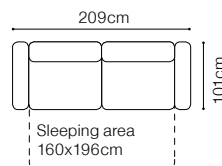

# Olbia

VIEW AT HOME

**2.5FF**  
fabric Napoli 16

**DIMENSIONS**
**2FF****2.5FF****3FF**

The height of the seat: **48 cm**  
 The depth of the seat: **60 cm**  
 The height of the furniture: **86 cm**  
 The height of the legs: **8 cm**  
 The thickness of the mattress: **11 cm**  
 The width of the side: **17 cm**