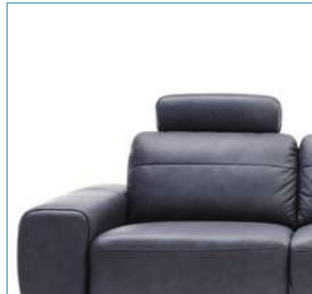

### FUNCTIONS

Movable seat

Optional headrest

The height of the seat:	<b>46 cm</b>
The depth of the seat:	<b>60 cm</b>
The height of the furniture:	<b>79 cm</b>
The height of the legs:	<b>15 cm</b>
The width of the side (1):	<b>21 cm</b>
The width of the side (other elements):	<b>25 cm</b>