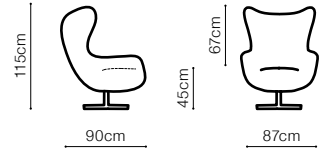

VIEW AT HOME

DIMENSIONS

The depth of the seat: **48 cm**