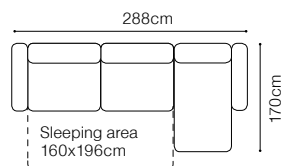

3FFL-1D(1)SR