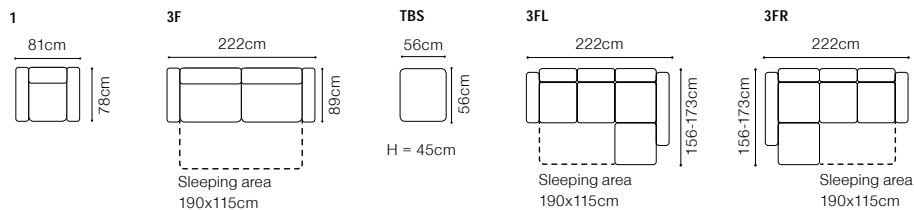

DIMENSIONS

The height of the seat:	49 cm
The depth of the seat (1):	50 cm
The depth of the seat (3F):	59 cm
The height of the furniture:	87 cm
The height of the legs (1):	20 cm
The height of the legs (3F):	15 cm
The width of the side (1):	14 cm
The width of the side (3F):	16 cm