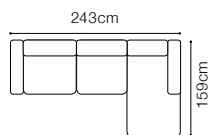

2L-1D70(8)R