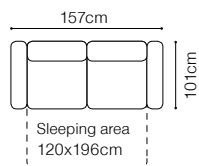

DIMENSIONS

2FF