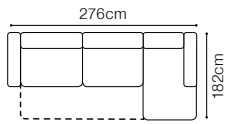

DIMENSIONS

2.5FL-1D(1)R