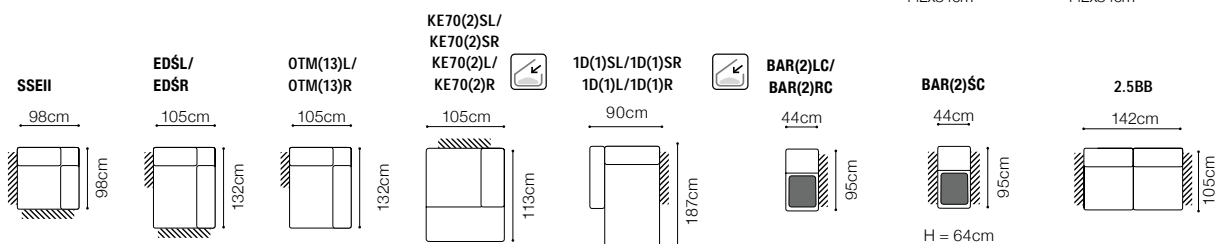

Massimo - basic system elements