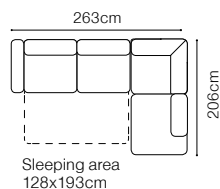

The height of the seat: **45 cm**
The depth of the seat: **57 cm**
The height of the furniture: **82 cm** (with the headrest folded)
97 cm (with the headrest unfolded)
The height of the legs: **4,5 cm**
The width of the side: **22 cm**

2.5L-OTM(4)R/
2.5QFL-OTM(4)SR