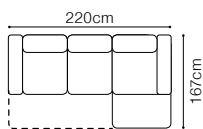

Sleeping area
130x188cm

1DFL-2FR