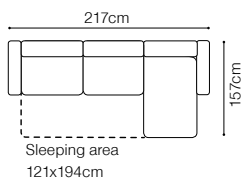

DIMENSIONS

2.5QFL-1D(1)SR