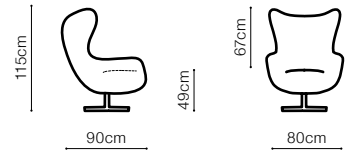

# Zing

VIEW AT HOME

DIMENSIONS

TB

50cm

ZAG

47cm

The depth of the seat: **55 cm**The height of the legs: **30 cm**