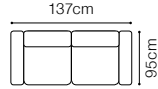

# Kelso

**1, 3 and 2**  
fabric River 11

**DIMENSIONS**
**1.5D****1****2****3**

The height of the seat:	<b>47 cm</b>
The depth of the seat:	<b>53 cm</b>
The height of the furniture:	<b>101 cm</b>
The height of the legs:	<b>18 cm</b>
The width of the side:	<b>18 cm</b>