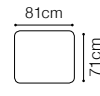

TB

The height of the seat: **46 cm**

The depth of the seat: **57 cm**

The height of the furniture: **71 cm** (with the headrest folded)

94 cm (with the headrest unfolded)

The height of the legs: **12 cm**

The width of the side: **23 cm**