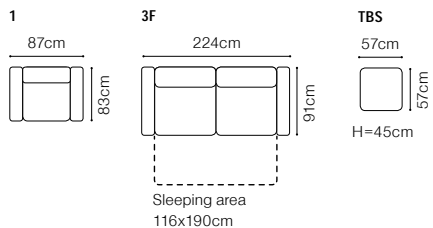

# Arles / Eden

Find out how to unfold  
the sleeping function  
A - Delfin

**2.5QFL-1D(2)SR +2xPODU**  
leather G-220

**DIMENSIONS**
**2.5QFL-1D(2)SR****1D(2)SL-2.5QFR****PODU**

The height of the seat:	<b>45 cm</b>
The depth of the seat:	<b>57 cm</b>
The height of the furniture:	<b>80 cm</b> (with the headrest folded)
	<b>94 cm</b> (with the headrest unfolded)
The thickness of the cushion:	<b>12 cm</b>
The height of the legs:	<b>2,8 cm</b>
The width of the side:	<b>14 cm</b>

# Arno / Aneto

VIEW AT HOME

3F, TBS and 1  
fabric Endo 7707

**DIMENSIONS**

The height of the seat (1):	<b>49 cm</b>
The height of the seat (3F):	<b>47 cm</b>
The depth of the seat (1):	<b>51 cm</b>
The depth of the seat (3F):	<b>59 cm</b>
The height of the furniture (1):	<b>100 cm</b>
The height of the furniture (3F):	<b>95 cm</b>
The height of the legs (1):	<b>17 cm</b>
The height of the legs (3F):	<b>15 cm</b>
The width of the side (1):	<b>14 cm</b>
The width of the side (3F):	<b>17 cm</b>
The width of the side (version Aneto):	<b>14 cm</b>