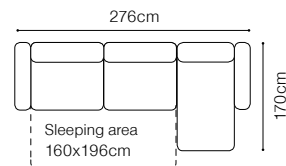

3FFL-1D(1)SR