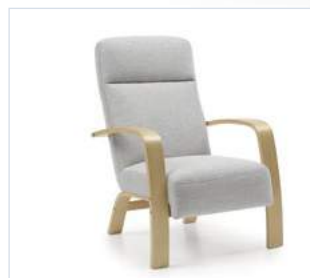

FINKA V, fabric Pik 20

FINKA III, fabric Metro 84