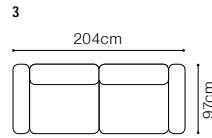

# Dana II

**3L-OTM(4)R**  
leather G-810

**DIMENSIONS**
**3L-OTM(4)R****OTM(4)L-3R**

The height of the seat:	<b>43 cm</b>
The depth of the seat:	<b>57 cm</b>
The height of the furniture:	<b>78 cm</b> (with the headrest folded) <b>100 cm</b> (with the headrest unfolded)
The height of the legs:	<b>25 cm</b>
The width of the side:	<b>42 cm</b>

Surface after unfolding  
88x197cm

**2.5QFL-OTM(11)SR**

Sleeping area  
127x197cm

**OTM(11)SL-2.5QFR**

Sleeping area  
127x197cm

**BASIC COLLECTION  
ELEMENTS**

OTM(11)SL-2.5VRe, leather G-930

The height of the seat:	<b>45 cm</b>
The depth of the seat:	<b>61 cm</b>
The height of the furniture:	<b>75 cm</b> (with the headrest folded) <b>94 cm</b> (with the headrest unfolded)
The height of the legs:	<b>12 cm</b>
The width of the side:	<b>30 cm</b>

# Genova

VIEW AT HOME

**TD, 2 and 2**  
leather G-780

**DIMENSIONS**

The height of the seat:	<b>44cm</b>
The depth of the seat:	<b>62 cm</b>
The height of the furniture:	<b>90 cm</b>
The height of the legs:	<b>25 cm</b>
The width of the side:	<b>13 cm</b>