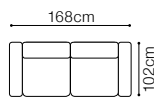

FUNCTIONS

- The height of the seat: **48 cm**
- The depth of the seat: **53 cm**
- The height of the furniture: **101 cm**
- The height of the legs: **6 cm**
- The width of the side: **31 cm**

DIMENSIONS

1TV/
1TVb/
1TVblok

1

2/2S

3

3F

3FL-E-2SR

2SL-E-3FR