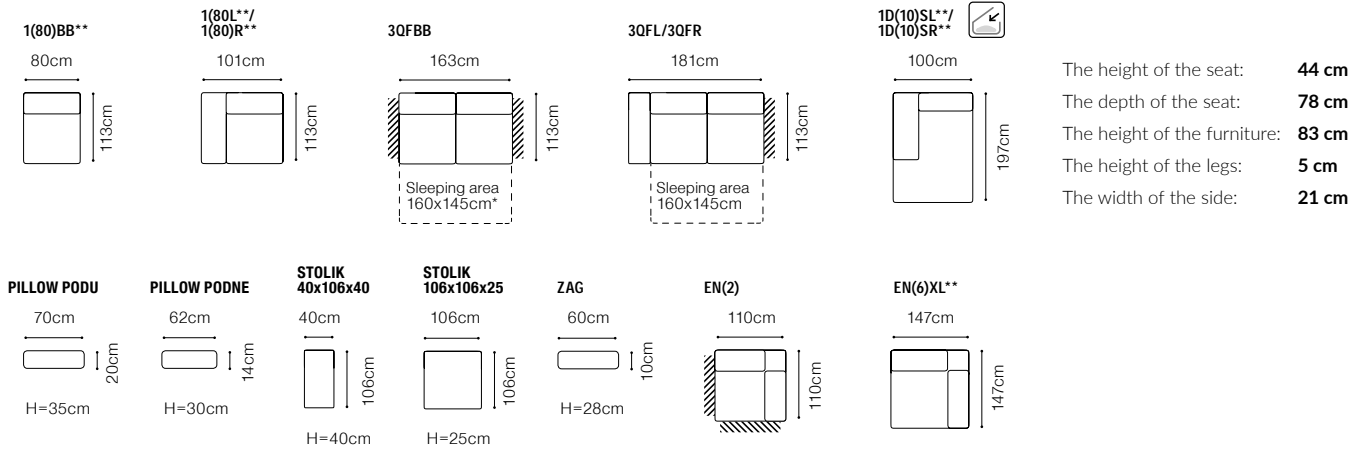

Rimo - basic system elements