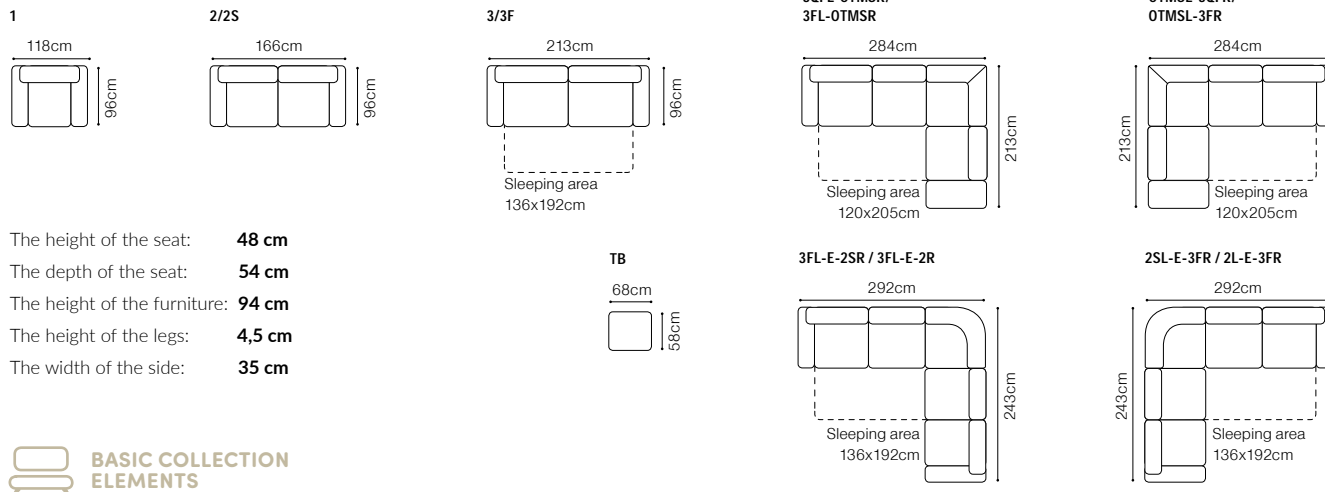

# Tula

Find out how to unfold  
the sleeping function  
A - Delfin

**2.5QFL-OTM(4)SR**  
leather G-190

**DIMENSIONS**
**2.5QFL-OTM(4)SR****OTM(4)SL-2.5QFR**

The height of the seat:	<b>45 cm</b>
The depth of the seat:	<b>56 cm</b>
The height of the furniture:	<b>82 cm</b> (with the headrest folded)
	<b>98 cm</b> (with the headrest unfolded)
The height of the legs:	<b>8 cm</b>
The width of the side:	<b>16 cm</b>

# Vasto

VIEW AT HOME

Find out how to unfold  
the sleeping function  
A - Delfin

**2.5QFL-1D(1)SR**  
leather G-930

**DIMENSIONS**
**2.5QFL-1D(5)SR****1D(5)SL-2.5QFR****PODU**

The height of the seat:	<b>43 cm</b>
The depth of the seat:	<b>57 cm</b>
The height of the furniture:	<b>84 cm</b> (with the headrest folded) <b>108 cm</b> (with the headrest unfolded)
The height of the legs:	<b>10 cm</b>
The width of the side:	<b>22 cm</b>

Sleeping area  
130x188cm

The height of the seat:	<b>43 cm</b>
The depth of the seat:	<b>53 cm</b>
The height of the furniture:	<b>87 cm</b> (with the headrest folded)
	<b>110 cm</b> (with the headrest unfolded)
The height of the legs:	<b>6 cm</b>
The width of the side:	<b>26 cm</b>

# Argento

Find out how to unfold  
the sleeping function  
A - Delfin

Find out how to unfold  
the sleeping function  
D - Sedalift

**3QFL-OTMSR**  
leather G-649

**DIMENSIONS**

The height of the seat: **48 cm**  
 The depth of the seat: **54 cm**  
 The height of the furniture: **94 cm**  
 The height of the legs: **4,5 cm**  
 The width of the side: **35 cm**