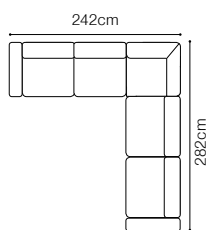

The height of the seat:	45 cm
The depth of the seat:	57 cm
The height of the furniture:	88 cm
The height of the legs:	12 cm
The width of the side:	25 cm

DIMENSIONS

2L-EN(2)-3R