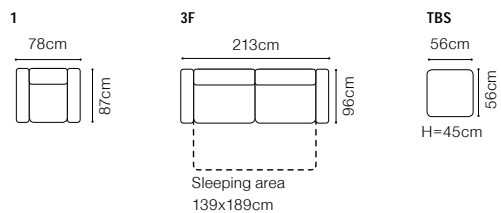

DIMENSIONS