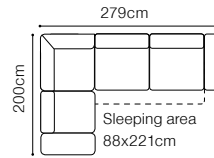

OTM(4)L-3VR

ZAG

**BASIC COLLECTION
ELEMENTS**

The height of the seat:

46 cm

The depth of the seat:

60 cm

The height of the furniture:

79 cm (without headrest)

98 cm (with optional headrest)

The height of the legs:

15 cm

The width of the side:

20 cm