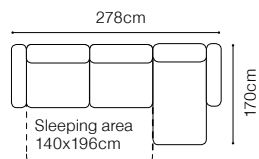

2.5FFL-1D(1)SR