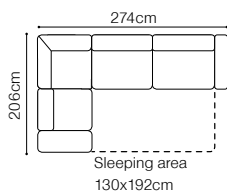

# Vapiano

Find out how to unfold  
the sleeping function  
A - Delfin

**2.5QFL-OTMSR**  
fabric Spectra 10

**DIMENSIONS**
**2.5QFL-OTMSR****OTMSL-2.5QFR****MTD**

The height of the seat:	<b>45 cm</b>
The depth of the seat:	<b>56 cm</b>
The height of the furniture:	<b>81 cm</b> (with the headrest folded) <b>95 cm</b> (with the headrest unfolded)
The height of the legs:	<b>4,5 cm</b>
The width of the side:	<b>35 cm</b>