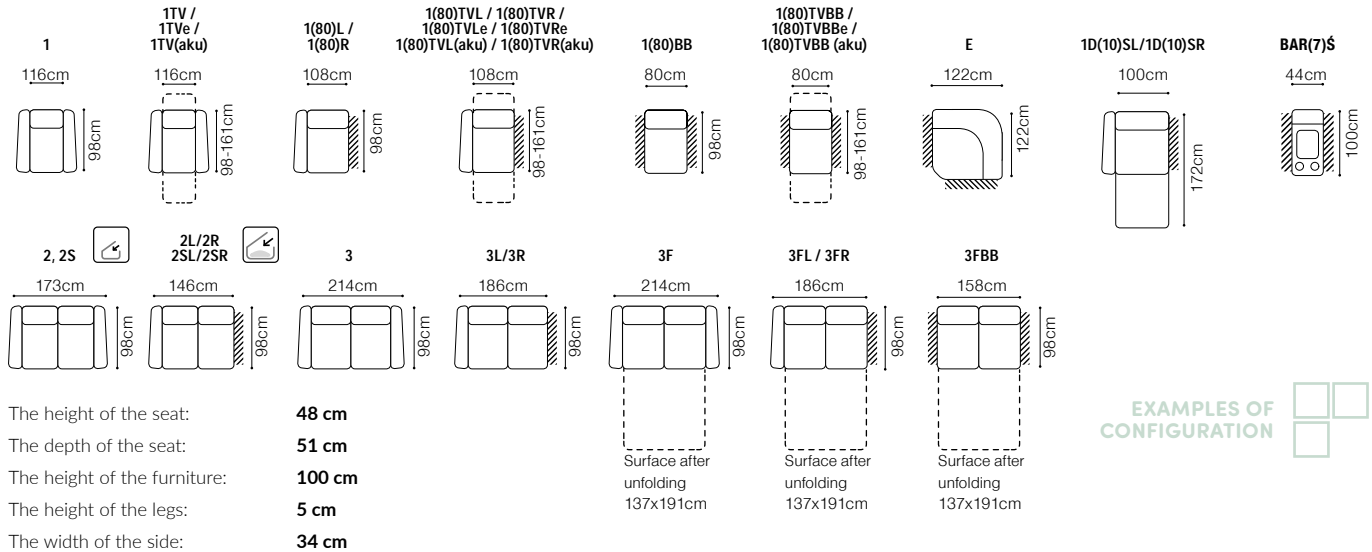

Toledo - basic system elements