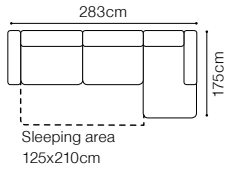

DIMENSIONS

2.5QFL-1D(5)SR