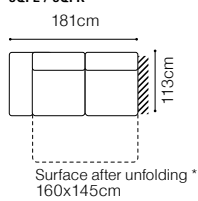

3QFBB

3QFL / 3QFR

**STOLIK
40x106x40**

**STOLIK
106x106x25**

PILLOW PODU

**PILLOW
PODU DUZA**

PILLOW PODNE

ZAG