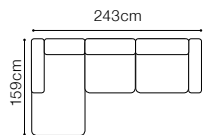

1D70(8)L-2R

ZAG
50cm
10cm