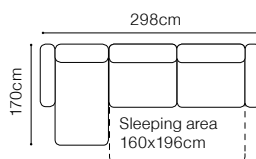

1D(1)SL-3FFR