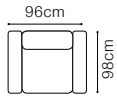

DIMENSIONS

1