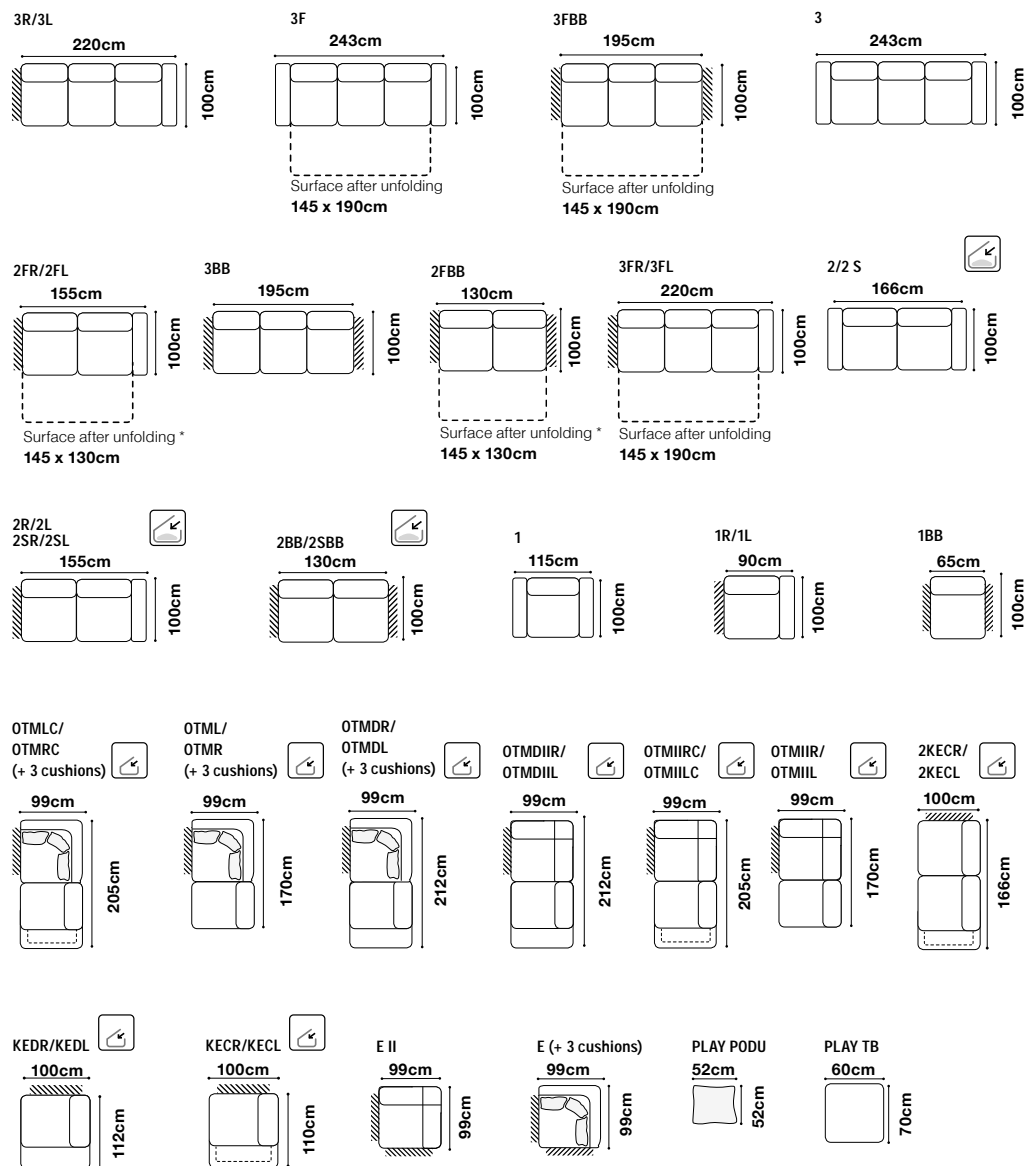

Surface after  
unfolding \*  
145x162cm

**STOLIK**

H = 26cm

**PODU**

The height of the seat: **46 cm**  
 The depth of the seat: **60 cm**  
 The height of the furniture: **89 cm**  
 The height of the legs: **5 cm**  
 The width of the side: **22 cm**

## Play - basic system elements

The height of the seat:	<b>40 cm</b>
The depth of the seat:	<b>57 cm</b>
The height of the furniture:	<b>82 cm</b> (with the headrest folded) <b>95 cm</b> (with the headrest unfolded)
The height of the legs:	<b>3 cm</b>
The width of the side:	<b>24 cm</b>