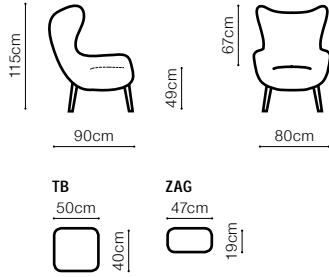

NEW

Neo II

DIMENSIONS

The depth of the seat: **55 cm**