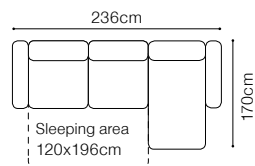

2FFL-1D(1)SR