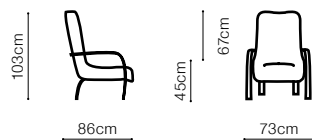

## DIMENSIONS

The depth of the seat: **48 cm**

fabric Crown Velvet col. 2

**DIMENSIONS**

The depth of the seat: **52 cm**

The width of the side: **9 cm**

**VIEW AT HOME**