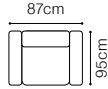

DIMENSIONS

1.5D

1

2

3

The height of the seat:	47 cm
The depth of the seat:	53 cm
The height of the furniture:	101 cm
The height of the legs:	18 cm
The width of the side:	18 cm

BASIC COLLECTION
ELEMENTS