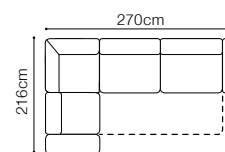

Sleeping area
127x197cm

OTM(11)SL-2.5QFR