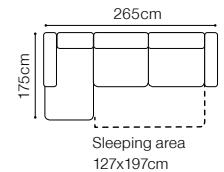

1D(9)SL-2.5QFR