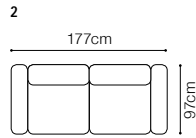

The height of the seat:

**46 cm**

The depth of the seat:

**57 cm**

The height of the furniture:

**72 cm** (with the headrest folded)**94 cm** (with the headrest unfolded)

The height of the legs:

**12 cm**

# Dana II

**3L-OTM(4)R**  
leather G-810

**DIMENSIONS**
**3L-OTM(4)R****OTM(4)L-3R**

The height of the seat:	<b>43 cm</b>
The depth of the seat:	<b>57 cm</b>
The height of the furniture:	<b>78 cm</b> (with the headrest folded) <b>100 cm</b> (with the headrest unfolded)
The height of the legs:	<b>25 cm</b>
The width of the side:	<b>42 cm</b>

Surface after unfolding  
88x197cm

**2.5QFL-OTM(11)SR**

Sleeping area  
127x197cm

**OTM(11)SL-2.5QFR**

Sleeping area  
127x197cm

**BASIC COLLECTION  
ELEMENTS**

OTM(11)SL-2.5VRe, leather G-930

The height of the seat:	<b>45 cm</b>
The depth of the seat:	<b>61 cm</b>
The height of the furniture:	<b>75 cm</b> (with the headrest folded) <b>94 cm</b> (with the headrest unfolded)
The height of the legs:	<b>12 cm</b>
The width of the side:	<b>30 cm</b>

# Genova

VIEW AT HOME

**TD, 2 and 2**  
leather G-780

**DIMENSIONS**

The height of the seat:	<b>44cm</b>
The depth of the seat:	<b>62 cm</b>
The height of the furniture:	<b>90 cm</b>
The height of the legs:	<b>25 cm</b>
The width of the side:	<b>13 cm</b>