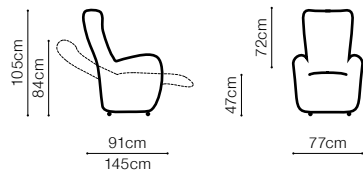

## DIMENSIONS

The depth of the seat: **55 cm**

The width of the side: **11 cm**

leather G-654

**DIMENSIONS**

VIEW AT HOME