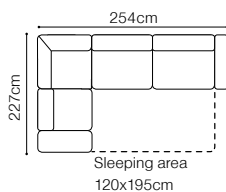

OTM(11)SL-2.5QFR

The height of the seat:	47 cm
The depth of the seat:	57 cm
The height of the furniture:	81 cm (with the headrest folded)
	97 cm (with the headrest unfolded)
The height of the legs:	12 cm
The width of the side:	19 cm

**BASIC COLLECTION
ELEMENTS**