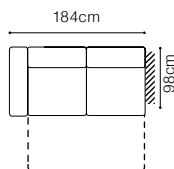

The height of the legs:

**4,5 cm**

\*\* a body available with its side in two widths:

standard side: 23 cm

narrow side: 13 cm

In the catalogue dimensions are given with standard width 23cm

\* additional information - page 207

\*\* a body available with its side in two widths:

standard side: 33 cm

narrow side: 26 cm

In the catalogue dimensions are given with standard width 33cm.

2.5FL-EN(2)-1(70)TVBB-BAR(9)ŠC-1D(5)SR  
leather G-658

The height of the legs: **2,5 cm**  
 The width of the side (1(60) / 1(60)TV): **17 cm**  
 The width of the side (other elements): **34 cm**

\* additional information - page 207

Surface after  
unfolding \*  
145x162cm

**STOLIK**

H = 26cm

**PODU**

The height of the seat: **46 cm**  
 The depth of the seat: **60 cm**  
 The height of the furniture: **89 cm**  
 The height of the legs: **5 cm**  
 The width of the side: **22 cm**