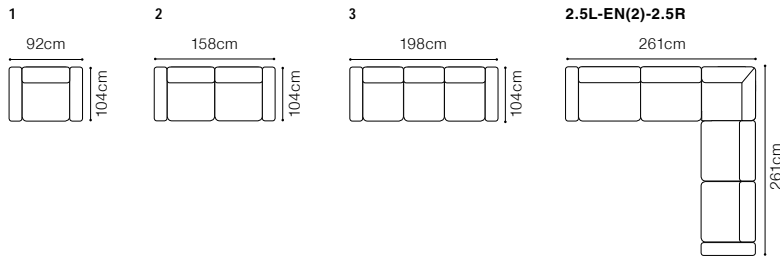

Sleeping area  
195x150cm

The height of the seat: **48 cm**  
 The depth of the seat: **67 cm**  
 The height of the furniture: **90 cm**  
 The height of the legs: **12 cm**  
 The width of the side: **25 cm**

# Capella

2.5L-EN(2)-2.5R and 2  
leather G-000

**DIMENSIONS**

The height of the seat:	<b>43 cm</b>
The depth of the seat:	<b>59 cm</b>
The height of the furniture:	<b>73 cm</b> (with the headrest folded)
	<b>88 cm</b> (with the headrest unfolded)
The height of the legs:	<b>12 cm</b>
The width of the side (1):	<b>19 cm</b>
The width of the side (other elements):	<b>20 cm</b>