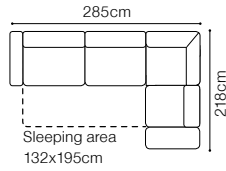

2.5QFL-OTM(4)SR