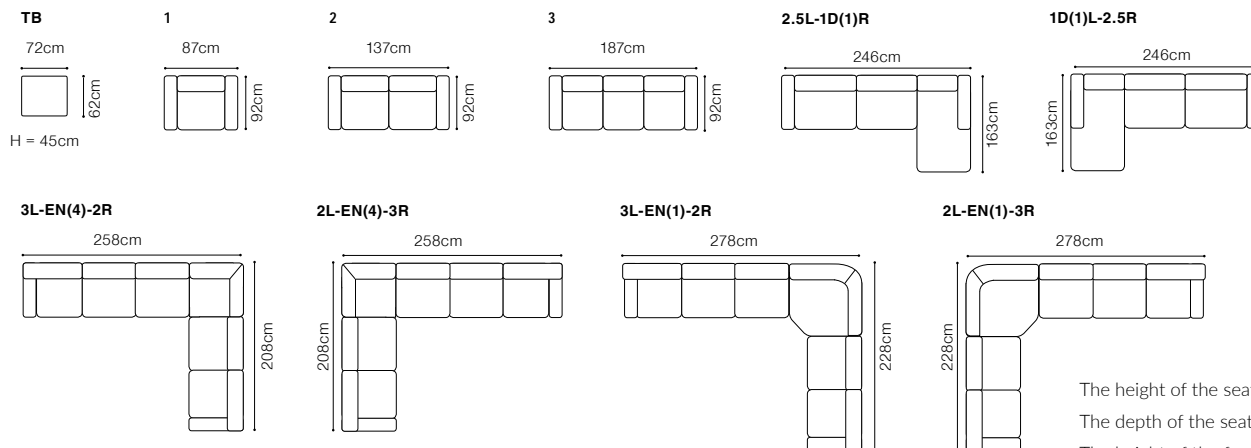

DIMENSIONS

The height of the seat: **47 cm**
The depth of the seat: **53 cm**
The height of the furniture: **92 cm**
The height of the legs: **18 cm**
The width of the side: **19 cm**