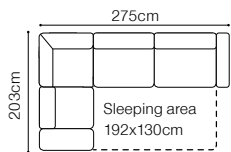

OTMSL-2.5QFR