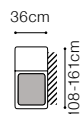

BAR(9)LC /
BAR(9)RC