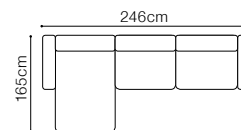

1D(1)L-2.5R