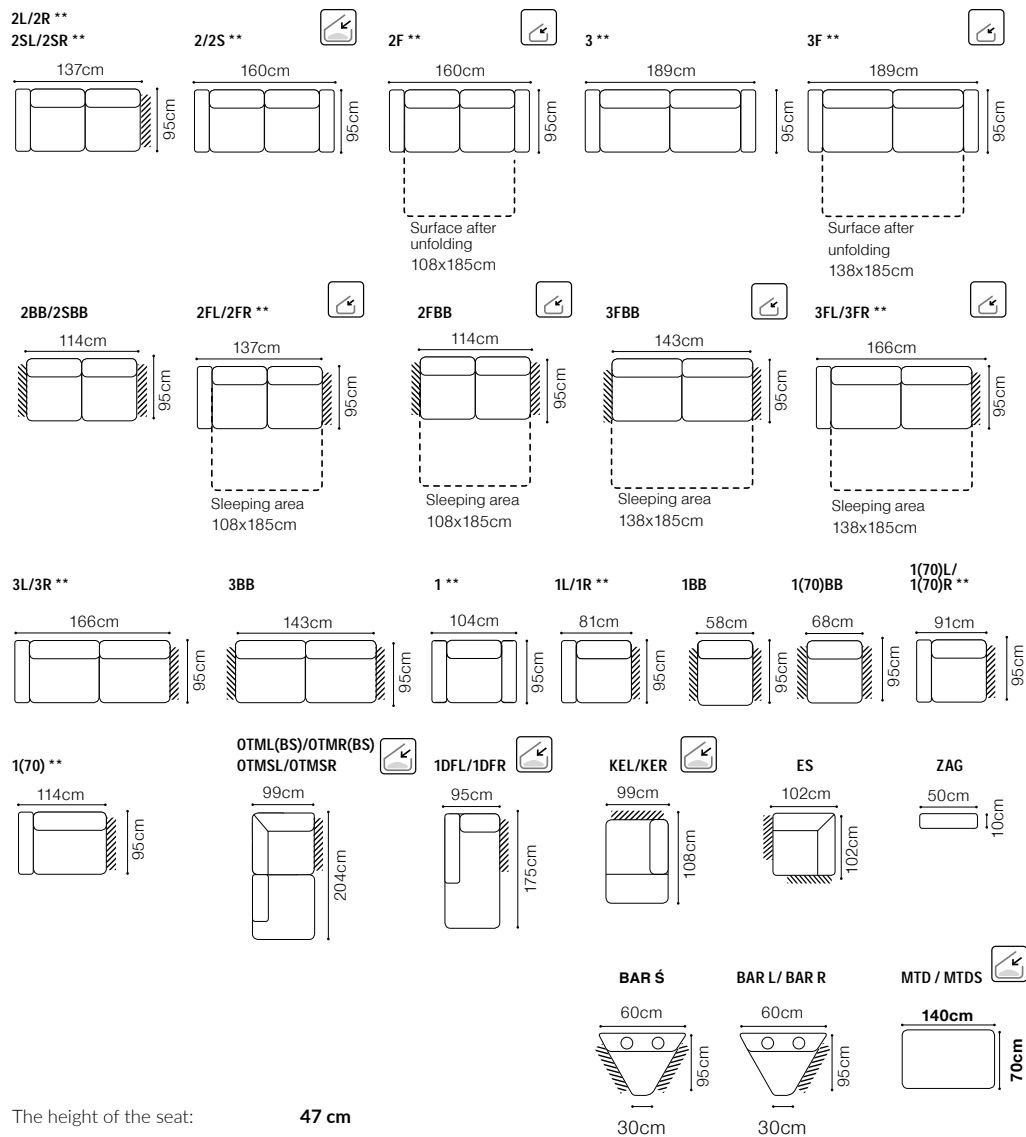

## Bono - basic system elements

The height of the seat:

**47 cm**

The depth of the seat:

**52 cm**

The height of the furniture:

**91 cm** (without headrest)

**101 cm** (with optional headrest)

The height of the legs:

**4,5 cm**

\*\* a body available with its side in two widths:

standard side: 23 cm

narrow side: 13 cm

In the catalogue dimensions are given with standard width 23cm