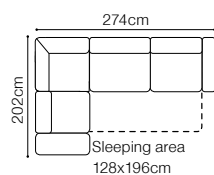

# Ancona

Find out how to unfold  
the sleeping function  
A - Delfin

**OTM(4)SL-2.5QFR**  
leather G-220

**DIMENSIONS**
**2.5QFL-OTM(4)SR****OTM(4)SL-2.5QFR**

The height of the seat:	<b>44 cm</b>
The depth of the seat:	<b>58 cm</b>
The height of the furniture:	<b>78 cm</b> (with the headrest folded)
	<b>95 cm</b> (with the headrest unfolded)
The height of the legs:	<b>10 cm</b>
The width of the side:	<b>36 cm</b>