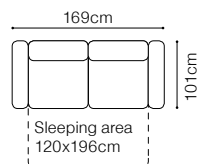

# Olbia

VIEW AT HOME

**2.5FF**  
fabric Napoli 16

**DIMENSIONS**
**2FF****2.5FF****3FF**

The height of the seat: **48 cm**  
 The depth of the seat: **60 cm**  
 The height of the furniture: **86 cm**  
 The height of the legs: **8 cm**  
 The thickness of the mattress: **11 cm**  
 The width of the side: **17 cm**