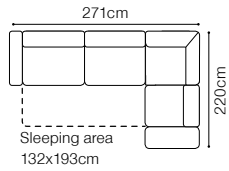

# Albano

Chair XIV, fabric Rover 39 Perlwinkle  
3L-OTM(4)R, fabric CROWN VELVET 20

**DIMENSIONS**
**3L-OTM(4)R****OTM(4)L-3R**

The height of the seat:	<b>45 cm</b>
The depth of the seat:	<b>56 cm</b>
The height of the furniture:	<b>79 cm</b> (with the headrest folded)
	<b>93 cm</b> (with the headrest unfolded)
The height of the legs:	<b>25 cm</b>
The width of the side:	<b>30 cm</b>

# Camelia

Find out how to unfold  
the sleeping function  
A - Delfin

**2.5QFL-OTM(4)SR**  
leather G-661

**DIMENSIONS**
**2.5QFL-OTM(4)SR****OTM(4)SL-2.5QFR****1****TB**The height of the seat: **46 cm**The depth of the seat: **57 cm**The height of the furniture: **71 cm** (with the headrest folded)**94 cm** (with the headrest unfolded)The height of the legs: **12 cm**The width of the side: **23 cm****2.5QFL-1D(2)SR****1D(2)SL-2.5QFR****1D(2)SL-2.5QFBB-OTM(4)SR****OTM(4)SL-2.5QFBB-1D(2)SR**

**45 cm**

The depth of the seat:

**58 cm**

The height of the furniture:

**73 cm** (with the headrest folded)**93 cm** (with the headrest unfolded)

The height of the legs:

**12 cm**

The width of the side: