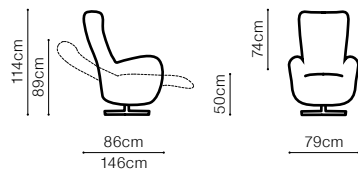

# Inari

VIEW AT HOME

DIMENSIONS

The depth of the seat: **48 cm**The width of the side: **12 cm**

leather G-659

**DIMENSIONS**

**VIEW AT HOME**