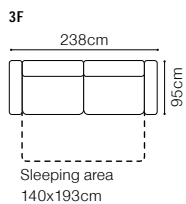

DIMENSIONS