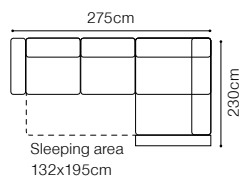

# Camelia

Find out how to unfold  
the sleeping function  
A - Delfin

**2.5QFL-OTM(4)SR**  
leather G-661

**DIMENSIONS**
**2.5QFL-OTM(4)SR****OTM(4)SL-2.5QFR****1****TB**The height of the seat: **46 cm**The depth of the seat: **57 cm**The height of the furniture: **71 cm** (with the headrest folded)**94 cm** (with the headrest unfolded)The height of the legs: **12 cm**The width of the side: **23 cm****2.5QFL-1D(2)SR****1D(2)SL-2.5QFR****1D(2)SL-2.5QFBB-OTM(4)SR****OTM(4)SL-2.5QFBB-1D(2)SR**

# Catania

Find out how to unfold  
the sleeping function  
A - Delfin

**OTM(10)SL-2.5QFR**  
leather G-659

**DIMENSIONS**

2.5QFL-OTM(10)SR

OTM(10)SL-2.5QFR

TB

The height of the seat:

**45 cm**

The depth of the seat:

**58 cm**

The height of the furniture:

**73 cm** (with the headrest folded)**93 cm** (with the headrest unfolded)

The height of the legs:

**12 cm**

The width of the side: