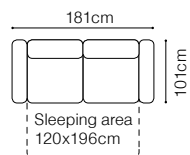

DIMENSIONS

2FF