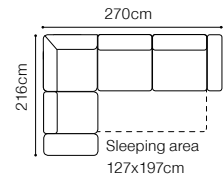

OTM(11)SL-2.5QFR