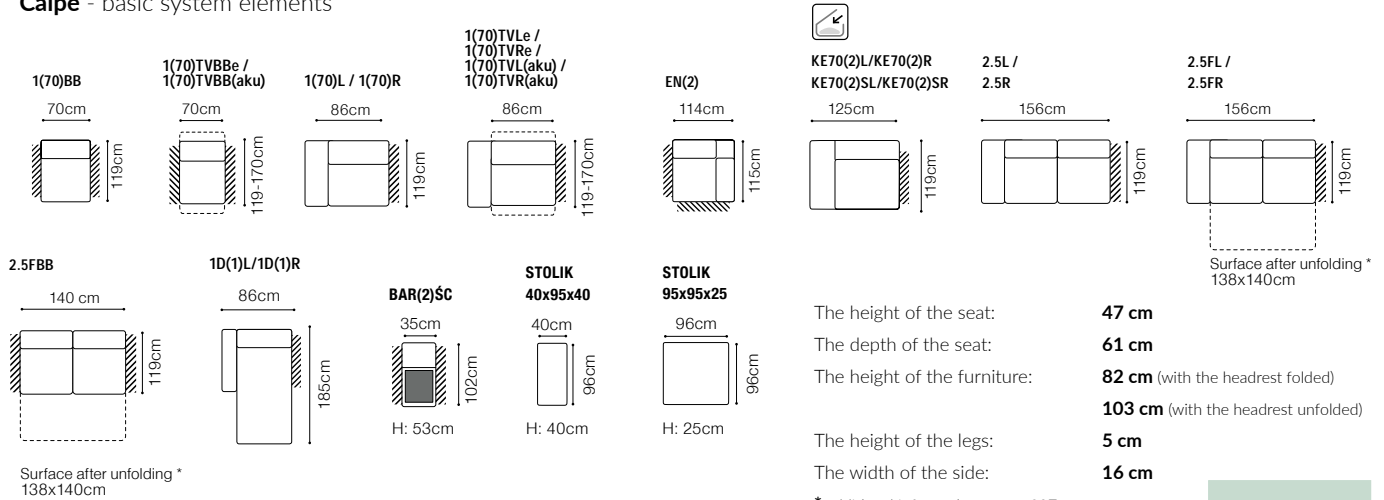

Calpe - basic system elements

EXAMPLES OF CONFIGURATION