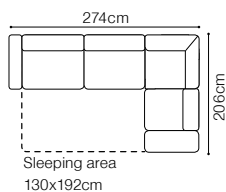

# Vapiano

Find out how to unfold  
the sleeping function  
A - Delfin

**2.5QFL-OTMSR**  
fabric Spectra 10

**DIMENSIONS**
**2.5QFL-OTMSR****OTMSL-2.5QFR****MTD**

The height of the seat:	<b>45 cm</b>
The depth of the seat:	<b>56 cm</b>
The height of the furniture:	<b>81 cm</b> (with the headrest folded) <b>95 cm</b> (with the headrest unfolded)
The height of the legs:	<b>4,5 cm</b>
The width of the side:	<b>35 cm</b>