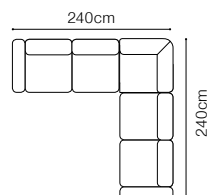

DIMENSIONS

2L-EN(2)-2R/
2SL-EN(2)-2R/2L-EN(2)-2SR