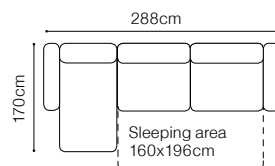

1D(1)SL-3FFR