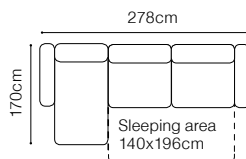

1D(1)SL-2.5FFR