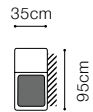

BAR(2)LC/
BAR(2)RC