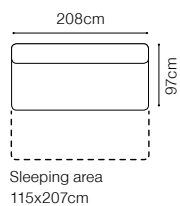

DIMENSIONS

3F

The height of the seat:	41 cm
The depth of the seat:	61 cm
The height of the furniture:	80 cm
The height of the legs:	4.5 cm

**BASIC COLLECTION
ELEMENTS**