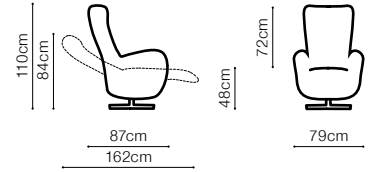

DIMENSIONS