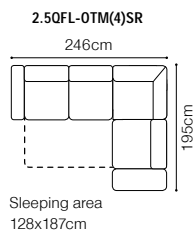

# Ella II

Find out how to unfold  
the sleeping function  
A - Delfin

**2.5QFL+OTM(4)SR+ZAG**  
leather G-220

**DIMENSIONS**

The height of the seat:	<b>44 cm</b>
The depth of the seat:	<b>58 cm</b>
The height of the furniture:	<b>82 cm</b> (without the headrest)
	<b>96 cm</b> (with the optional headrest)
The height of the legs:	<b>2,8 cm</b>
The width of the side:	<b>24 cm</b>