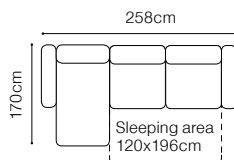

1D(1)SL-2FFR