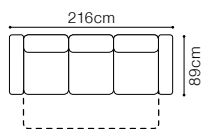

DIMENSIONS

3QF

Sleeping area
130x188cm

2FL-1DFR