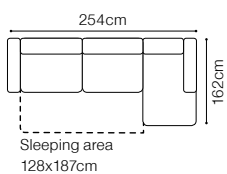

2.5QFL-1D(5)SR