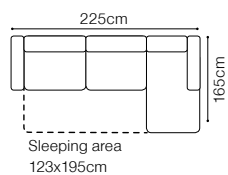

DIMENSIONS

2.5QFL-1D(2)SR