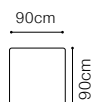

The height of the legs:

**4,5 cm**

\*\* a body available with its side in two widths:

standard side: 23 cm

narrow side: 13 cm

In the catalogue dimensions are given with standard width 23cm

\* additional information - page 207

\*\* a body available with its side in two widths:

standard side: 33 cm

narrow side: 26 cm

In the catalogue dimensions are given with standard width 33cm.

2.5FL-EN(2)-1(70)TVBB-BAR(9)ŠC-1D(5)SR  
leather G-658

The height of the legs: **2,5 cm**  
 The width of the side (1(60) / 1(60)TV): **17 cm**  
 The width of the side (other elements): **34 cm**

\* additional information - page 207

Surface after  
unfolding \*  
145x162cm

**STOLIK**

H = 26cm

**PODU**

The height of the seat: **46 cm**  
 The depth of the seat: **60 cm**  
 The height of the furniture: **89 cm**  
 The height of the legs: **5 cm**  
 The width of the side: **22 cm**