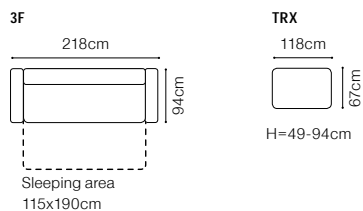

DIMENSIONS

The height of the seat:	47 cm
The depth of the seat:	58 cm
The height of the furniture (TRX):	49-94 cm
The height of the furniture (3F):	84 cm
The height of the legs:	12 cm
The width of the side:	14 cm

**BASIC COLLECTION
ELEMENTS**