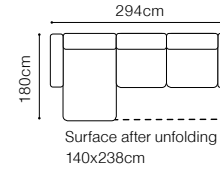

1D(1)SL-2.5FR