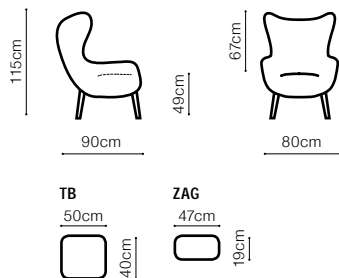

NEW

Zing II

DIMENSIONS

The depth of the seat: **55 cm**

The height of the legs: **30 cm**