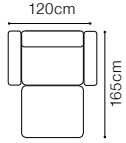

### FUNCTIONS

Movable seat

Optional headrest

The height of the seat:	<b>46 cm</b>
The depth of the seat:	<b>60 cm</b>
The height of the furniture:	<b>79 cm</b>
The height of the legs:	<b>15 cm</b>
The width of the side (1):	<b>21 cm</b>
The width of the side (other elements):	<b>25 cm</b>

# Capella

2.5L-EN(2)-2.5R and 2  
leather G-000

**DIMENSIONS**

The height of the seat:	<b>43 cm</b>
The depth of the seat:	<b>59 cm</b>
The height of the furniture:	<b>73 cm</b> (with the headrest folded)
	<b>88 cm</b> (with the headrest unfolded)
The height of the legs:	<b>12 cm</b>
The width of the side (1):	<b>19 cm</b>
The width of the side (other elements):	<b>20 cm</b>

# Forli

VIEW AT HOME

**3 and 1**  
fabric Baron 22 and Emoji 38

**DIMENSIONS**

The height of the seat:	<b>47 cm</b>
The depth of the seat:	<b>53 cm</b>
The height of the furniture:	<b>105 cm</b>
The height of the legs:	<b>15 cm</b>
The width of the side:	<b>18 cm</b>

# Kelso

**1, 3 and 2**  
fabric River 11

**DIMENSIONS**
**1.5D****1****2****3**

The height of the seat:	<b>47 cm</b>
The depth of the seat:	<b>53 cm</b>
The height of the furniture:	<b>101 cm</b>
The height of the legs:	<b>18 cm</b>
The width of the side:	<b>18 cm</b>