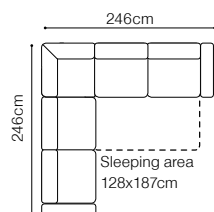

2.5L-EN(2)-2.5QFR