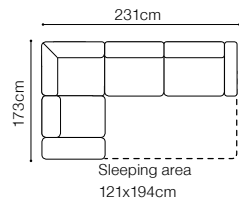

OTM(4)SL-2.5QFR