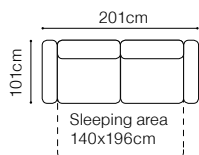

DIMENSIONS

2FF

2.5FF

3FF

The height of the seat: **48 cm**
The height of the seat (1): **46 cm**
The depth of the seat: **60 cm**
The depth of the seat (1): **52 cm**
The height of the furniture: **86 cm**
The height of the furniture (1): **84 cm**
The height of the legs: **8 cm**
The thickness of the mattress: **11 cm**
The width of the side (1): **18 cm**
The width of the side: **24 cm**
(other elements)

2FFL-1D(1)SR

1D(1)SL-2FFR

2.5FFL-1D(1)SR

1D(1)SL-2.5FFR

3FFL-1D(1)SR

1D(1)SL-3FFR

1

ZAG

H=19cm

BASIC COLLECTION
ELEMENTS

FUNCTIONS
_____