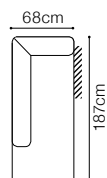

## DIMENSIONS

OTM(157)L/  
OTM(157)R

OTM(177)L/  
OTM(177)R

OTM(187)L/  
OTM(187)R

OTM(197)L/  
OTM(197)R

OTM(207)L/  
OTM(207)R

The height of the seat: **49 cm**

The depth of the seat: **47 cm**