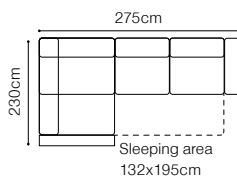

# Camelia

Find out how to unfold  
the sleeping function  
A - Delfin

**2.5QFL-OTM(4)SR**  
leather G-661

**DIMENSIONS**
**2.5QFL-OTM(4)SR****OTM(4)SL-2.5QFR****1****TB**The height of the seat: **46 cm**The depth of the seat: **57 cm**The height of the furniture: **71 cm** (with the headrest folded)**94 cm** (with the headrest unfolded)The height of the legs: **12 cm**The width of the side: **23 cm****2.5QFL-1D(2)SR****1D(2)SL-2.5QFR****1D(2)SL-2.5QFBB-OTM(4)SR****OTM(4)SL-2.5QFBB-1D(2)SR**

# Catania

Find out how to unfold  
the sleeping function  
A - Delfin

**OTM(10)SL-2.5QFR**  
leather G-659

**DIMENSIONS**

2.5QFL-OTM(10)SR

OTM(10)SL-2.5QFR

TB

The height of the seat:

**45 cm**

The depth of the seat:

**58 cm**

The height of the furniture:

**73 cm** (with the headrest folded)**93 cm** (with the headrest unfolded)

The height of the legs:

**12 cm**

The width of the side:

The height of the seat:

**46 cm**

The depth of the seat:

**57 cm**

The height of the furniture:

**72 cm** (with the headrest folded)**94 cm** (with the headrest unfolded)

The height of the legs:

**12 cm**