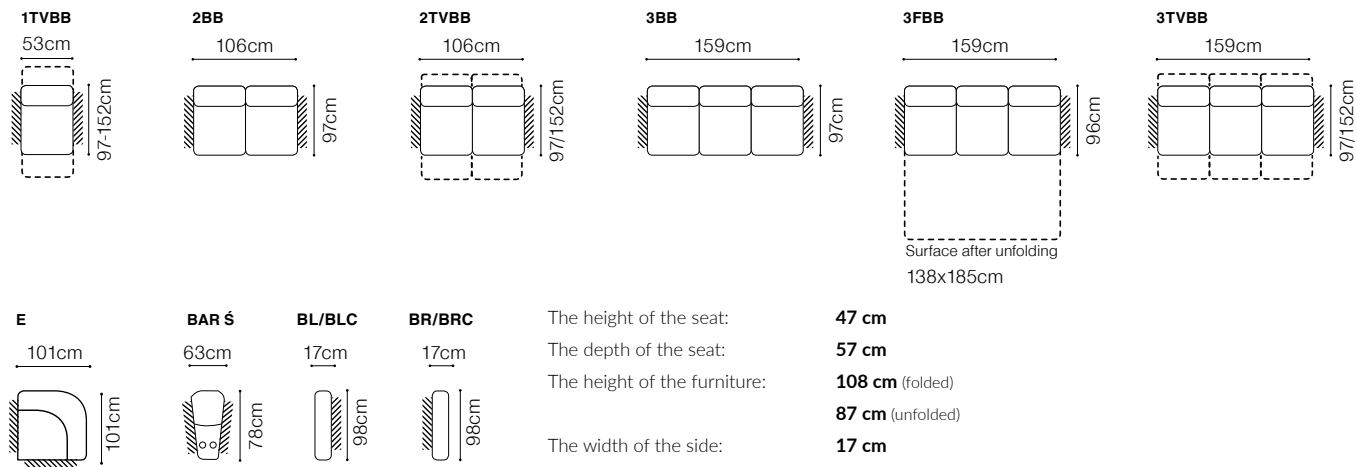

Tivoli - basic system elements

EXAMPLES OF CONFIGURATION