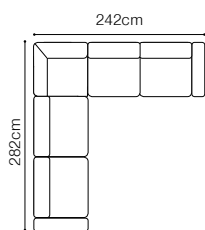

3L-EN(2)-2R