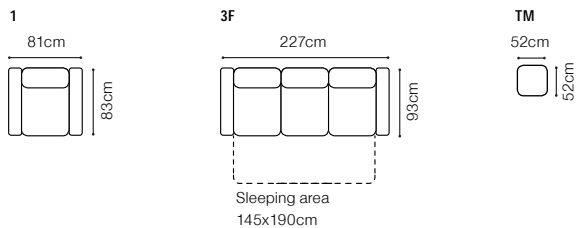

DIMENSIONS