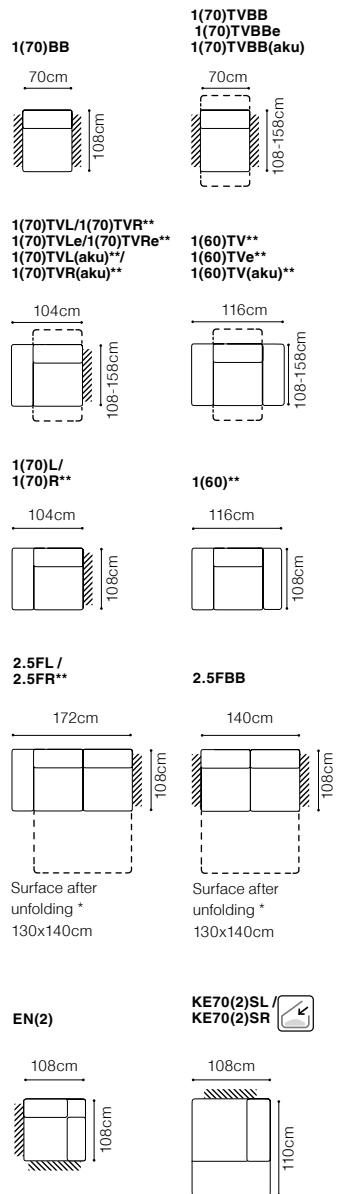

Domo - basic system elements

TB

H = 47cm

BAR(9)ŠC

BAR(9)LC /
BAR(9)RC

DOST

DOST(70)SL /
DOST(70)SR

DOST(70)SŠ

1D(5)SL /
1D(5)SR