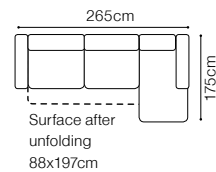

2.5VL-1D(9)SR