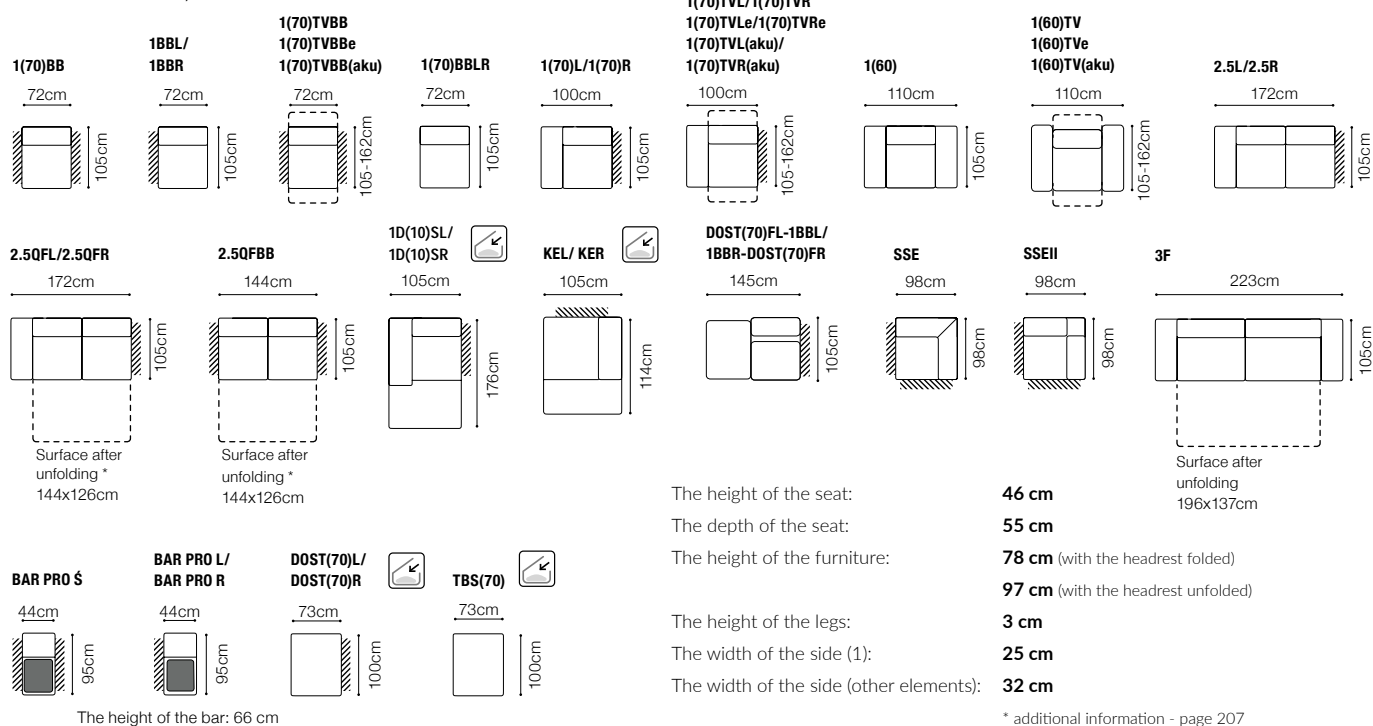

Belluno - basic system elements