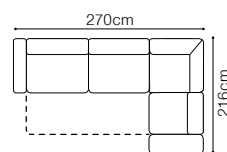

The height of the seat:

**46 cm**

The depth of the seat:

**57 cm**

The height of the furniture:

**72 cm** (with the headrest folded)**94 cm** (with the headrest unfolded)

The height of the legs:

**12 cm**

# Dana II

**3L-OTM(4)R**  
leather G-810

**DIMENSIONS**
**3L-OTM(4)R****OTM(4)L-3R**

The height of the seat:	<b>43 cm</b>
The depth of the seat:	<b>57 cm</b>
The height of the furniture:	<b>78 cm</b> (with the headrest folded) <b>100 cm</b> (with the headrest unfolded)
The height of the legs:	<b>25 cm</b>
The width of the side:	<b>42 cm</b>

Surface after unfolding  
88x197cm

**2.5QFL-OTM(11)SR**

Sleeping area  
127x197cm

**OTM(11)SL-2.5QFR**

Sleeping area  
127x197cm

**BASIC COLLECTION  
ELEMENTS**

OTM(11)SL-2.5VRe, leather G-930

The height of the seat:	<b>45 cm</b>
The depth of the seat:	<b>61 cm</b>
The height of the furniture:	<b>75 cm</b> (with the headrest folded) <b>94 cm</b> (with the headrest unfolded)
The height of the legs:	<b>12 cm</b>
The width of the side:	<b>30 cm</b>