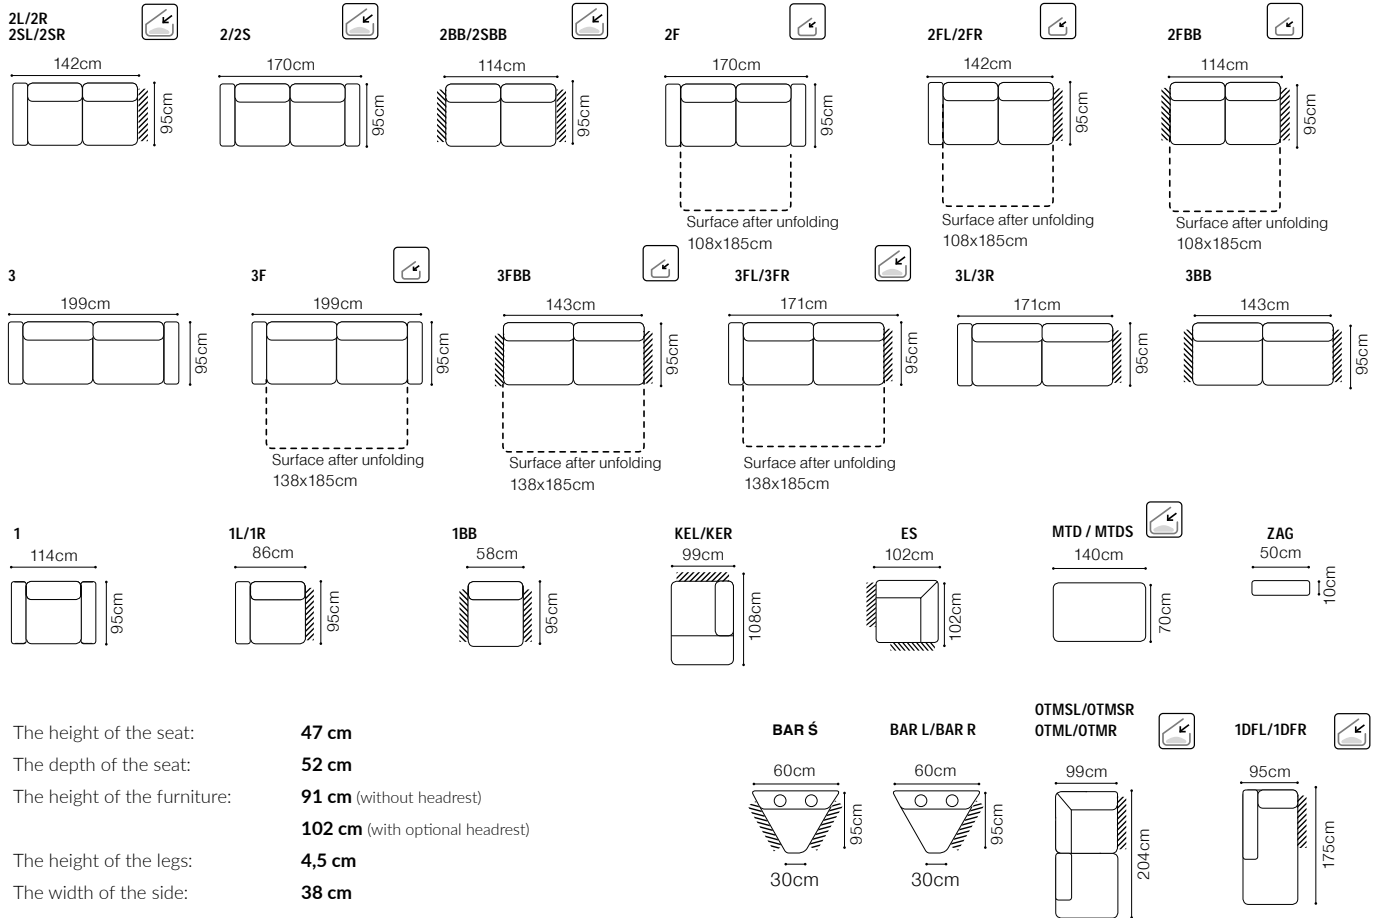

Lido - basic system elements

FUNCTIONS