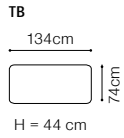

DIMENSIONS

The height of the seat:	44cm
The depth of the seat:	62 cm
The height of the furniture:	90 cm
The height of the legs:	25 cm
The width of the side:	13 cm

BASIC COLLECTION ELEMENTS