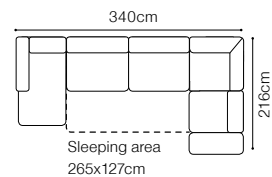

1D(9)SL-2.5QFBB-OTM(11)SR