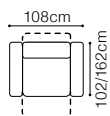

DIMENSIONS

1TV/
1TVb/
1TVblok