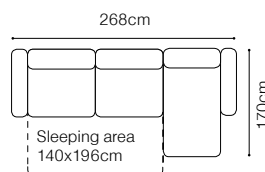

2.5FFL-1D(1)SR