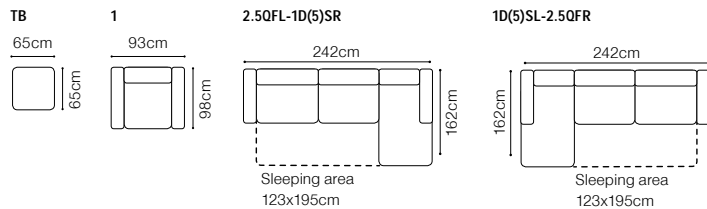

DIMENSIONS