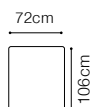

Domo - basic system elements

TB

H = 47cm

BAR(9)ŠC

BAR(9)LC /
BAR(9)RC

DOST

DOST(70)SL /
DOST(70)SR

DOST(70)SŠ

1D(5)SL /
1D(5)SR