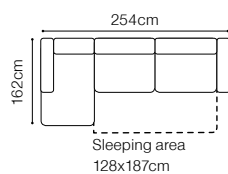

1D(5)SL-2.5QFR