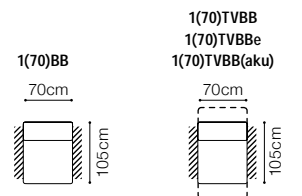

Massimo - basic system elements