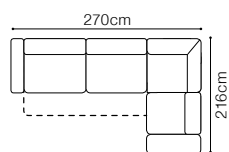

DIMENSIONS

2.5VLe-OTM(11)SR