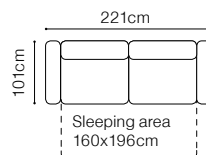

DIMENSIONS

2FF

2.5FF

3FF

The height of the seat: **48 cm**
The height of the seat (1): **46 cm**
The depth of the seat: **60 cm**
The depth of the seat (1): **52 cm**
The height of the furniture: **86 cm**
The height of the furniture (1): **84 cm**
The height of the legs: **8 cm**
The thickness of the mattress: **11 cm**
The width of the side (1): **18 cm**
The width of the side: **24 cm**
(other elements)

2FFL-1D(1)SR

1D(1)SL-2FFR

2.5FFL-1D(1)SR

1D(1)SL-2.5FFR

3FFL-1D(1)SR

1D(1)SL-3FFR

1

ZAG

H=19cm

BASIC COLLECTION
ELEMENTS

FUNCTIONS
_____