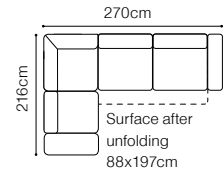

OTM(4)L-2.5VRe