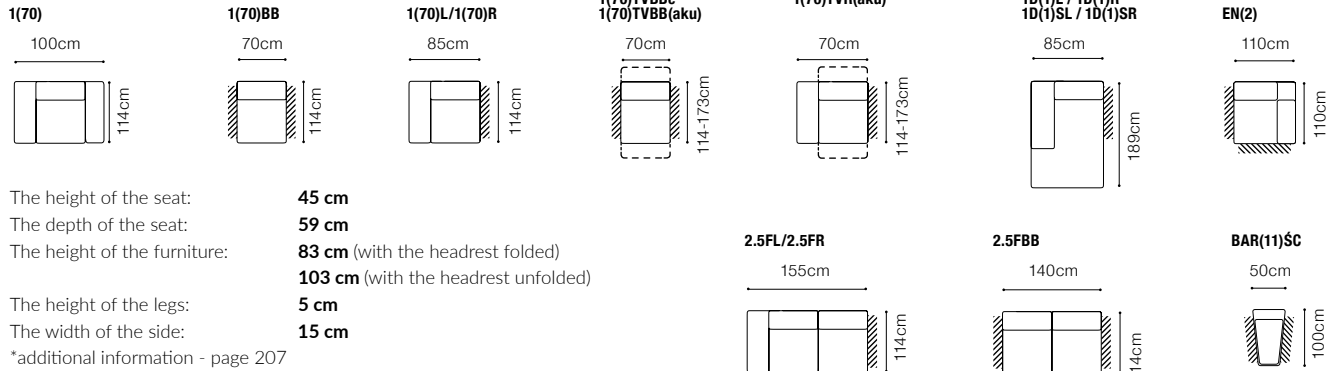

Cantata - basic collection elements