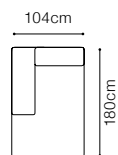

Karato - basic system elements

1D(5)L/1D(5)R**
1D(5)SL/1D(5)SR**