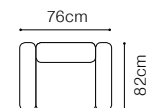

DIMENSIONS

2FF

2FFL-1D(1)SR

1D(1)SL-2FFR

The height of the seat: **48 cm**

The height of the seat (1): **46 cm**

The depth of the seat: **60 cm** (other elements)

The height of the furniture: **86 cm** (other elements)

The height of the furniture (1): **84 cm**

The height of the legs: **8 cm**

The width of the side: **24 cm**

2.5FF

2.5FFL-1D(1)SR

1D(1)SL-2.5FFR

3FF

3FFL-1D(1)SR

1D(1)SL-3FFR

1

ZAG

FUNCTIONS

**BASIC COLLECTION
ELEMENTS**

2.5FF, fabric Torres 10