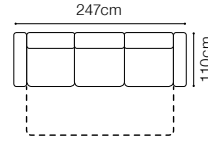

DIMENSIONS

Sleeping area
150x225cm

Sleeping area
150x225cm

3F

Sleeping area
195x150cm

The height of the seat: **48 cm**
The depth of the seat: **67 cm**
The height of the furniture: **90 cm**
The height of the legs: **12 cm**
The width of the side: **25 cm**

**BASIC COLLECTION
ELEMENTS**

FUNCTIONS