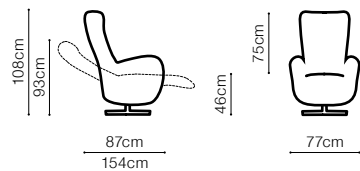

# Res

VIEW AT HOME

DIMENSIONS

The depth of the seat: **53 cm**The width of the seat: **52 cm**The width of the side: **11 cm**

leather G-677

**DIMENSIONS**

VIEW AT HOME