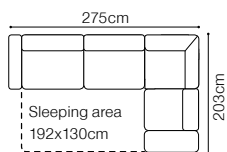

DIMENSIONS

2.5QFL-OTMSR