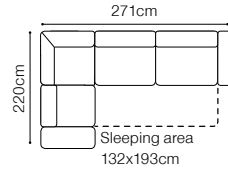

# Albano

Chair XIV, fabric Rover 39 Perlwinkle  
3L-OTM(4)R, fabric CROWN VELVET 20

**DIMENSIONS**
**3L-OTM(4)R****OTM(4)L-3R**

The height of the seat:	<b>45 cm</b>
The depth of the seat:	<b>56 cm</b>
The height of the furniture:	<b>79 cm</b> (with the headrest folded)
	<b>93 cm</b> (with the headrest unfolded)
The height of the legs:	<b>25 cm</b>
The width of the side:	<b>30 cm</b>

# Camelia

Find out how to unfold  
the sleeping function  
A - Delfin

**2.5QFL-OTM(4)SR**  
leather G-661

**DIMENSIONS**
**2.5QFL-OTM(4)SR****OTM(4)SL-2.5QFR****1****TB**The height of the seat: **46 cm**The depth of the seat: **57 cm**The height of the furniture: **71 cm** (with the headrest folded)**94 cm** (with the headrest unfolded)The height of the legs: **12 cm**The width of the side: **23 cm****2.5QFL-1D(2)SR****1D(2)SL-2.5QFR****1D(2)SL-2.5QFBB-OTM(4)SR****OTM(4)SL-2.5QFBB-1D(2)SR**

**45 cm**

The depth of the seat:

**58 cm**

The height of the furniture:

**73 cm** (with the headrest folded)**93 cm** (with the headrest unfolded)

The height of the legs:

**12 cm**

The width of the side: