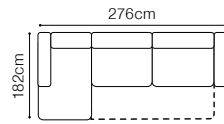

# Veneto

VIEW AT HOME

**1D(1)L-2.5FR**  
fabric Napoli 12

**DIMENSIONS**
**2.5FL-1D(1)R**

Sleeping area  
150x225cm

**1D(1)L-2.5FR**

Sleeping area  
150x225cm

**3F**