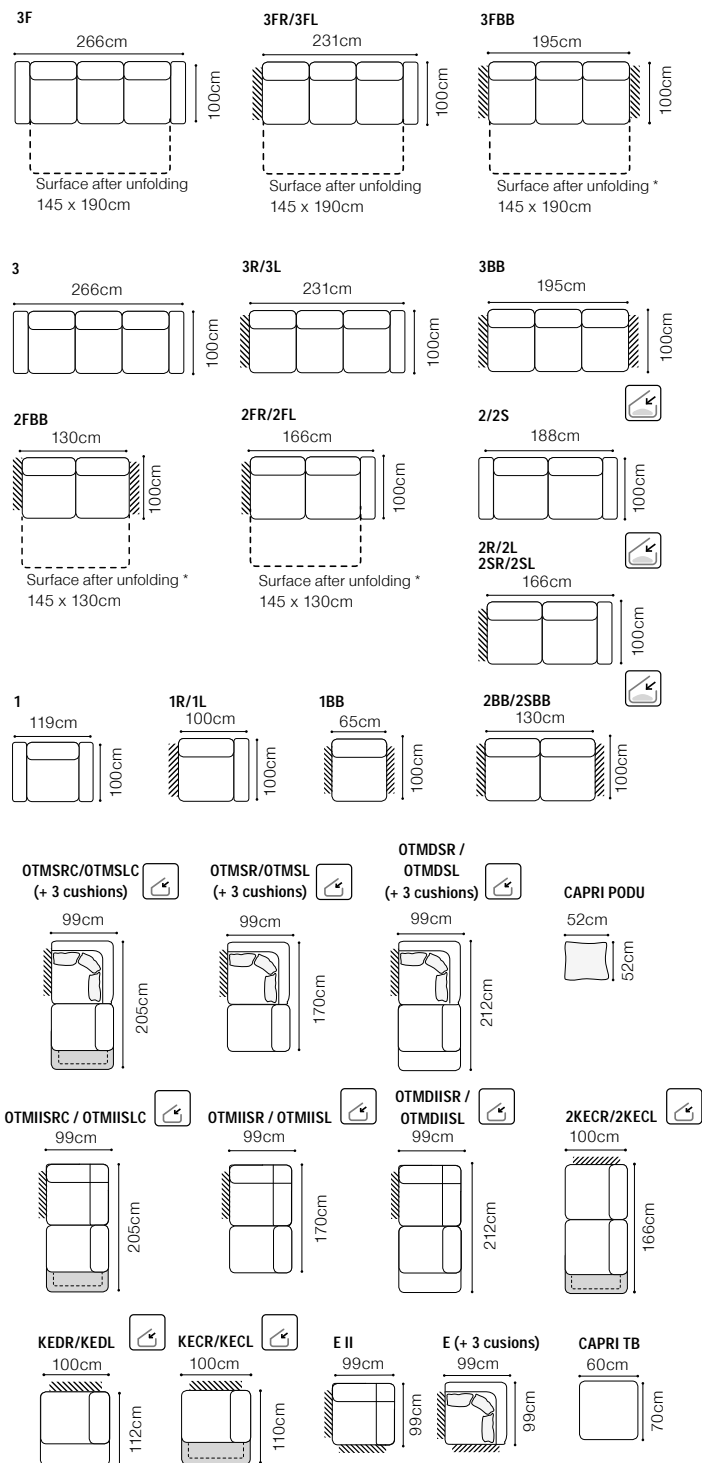

Capri - basic system elements

The height of the legs: **4,5 cm**
The width of the side (1): **19 cm**
The width of the side (other elements): **35 cm**

* additional information - page 207