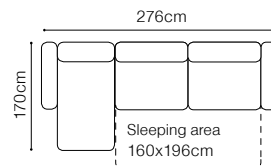

1D(1)SL-3FFR

1

ZAG