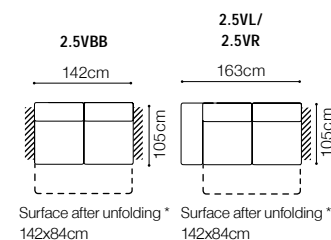

Massimo - basic system elements