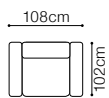

FUNCTIONS

- The height of the seat: **48 cm**
- The depth of the seat: **53 cm**
- The height of the furniture: **101 cm**
- The height of the legs: **6 cm**
- The width of the side: **31 cm**

DIMENSIONS

1TV/
1TVb/
1TVblok

1

2/2S

3

3F

3FL-E-2SR

2SL-E-3FR