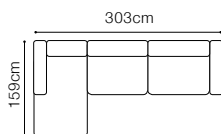

1D90(8)L-3R