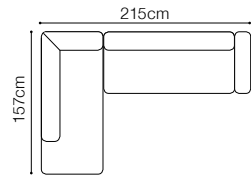

OTM(157)L-(147)R

SET: OTM(197)L-(197)R, TB(100)
leather G-627