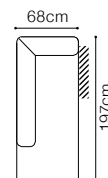

## DIMENSIONS

OTM(157)L/  
OTM(157)R

OTM(177)L/  
OTM(177)R

OTM(187)L/  
OTM(187)R

OTM(197)L/  
OTM(197)R

OTM(207)L/  
OTM(207)R

The height of the seat: **49 cm**

The depth of the seat: **47 cm**