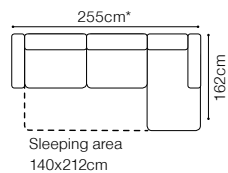

# Vasto

VIEW AT HOME

Find out how to unfold  
the sleeping function  
A - Delfin

**2.5QFL-1D(1)SR**  
leather G-930

**DIMENSIONS**
**2.5QFL-1D(5)SR****1D(5)SL-2.5QFR****PODU**

The height of the seat:	<b>43 cm</b>
The depth of the seat:	<b>57 cm</b>
The height of the furniture:	<b>84 cm</b> (with the headrest folded) <b>108 cm</b> (with the headrest unfolded)
The height of the legs:	<b>10 cm</b>
The width of the side:	<b>22 cm</b>