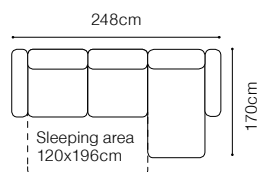

The height of the seat: **48 cm**
The depth of the seat: **60 cm**
The height of the furniture: **86 cm**
The height of the legs: **8 cm**
The thickness of the mattress: **11 cm**
The width of the side: **17 cm**

2FFL-1D(1)SR