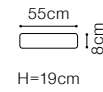

**BASIC COLLECTION  
ELEMENTS**

The height of the seat:

**46 cm**

The depth of the seat:

**60 cm**

The height of the furniture:

**79 cm** (without headrest)**98 cm** (with optional headrest)

The height of the legs: