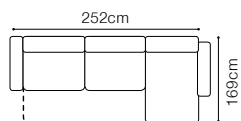

DIMENSIONS

2.5FL/R-1D(1)R/L

Sleeping area
211x130cm

1D(1)L/R-2.5FR/L