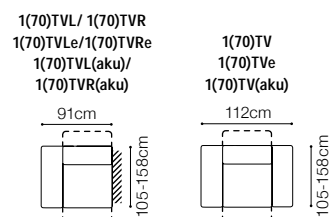

Massimo - basic system elements