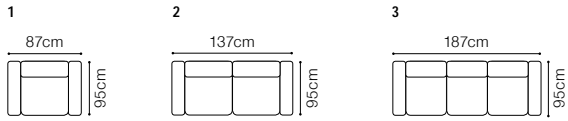

# Forli

VIEW AT HOME

**3 and 1**  
fabric Baron 22 and Emoji 38

**DIMENSIONS**

The height of the seat:	<b>47 cm</b>
The depth of the seat:	<b>53 cm</b>
The height of the furniture:	<b>105 cm</b>
The height of the legs:	<b>15 cm</b>
The width of the side:	<b>18 cm</b>