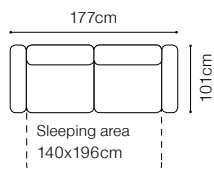

The height of the seat: **48 cm**

The height of the seat (1): **46 cm**

The depth of the seat: **60 cm** (other elements)

The height of the furniture: **86 cm** (other elements)

The height of the furniture (1): **84 cm**

The height of the legs: **8 cm**

The width of the side: **24 cm**

2.5FF