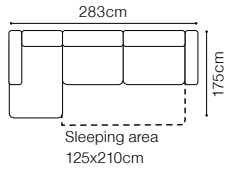

1D(5)SL-2.5QFR