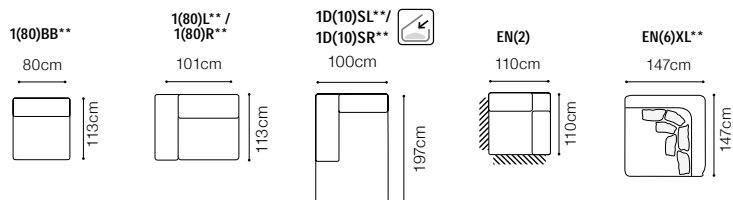

Serena - basic system elements