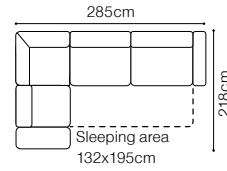

**45 cm**

The depth of the seat:

**58 cm**

The height of the furniture:

**73 cm** (with the headrest folded)**93 cm** (with the headrest unfolded)

The height of the legs:

**12 cm**

The width of the side:

## DIMENSIONS

2.5QFL-1D(5)SR

1D(5)SL-2.5QFR

2.5QFL-OTM(4)SR

OTM(4)SL-2.5QFR

TB

1D(5)SL-2.5QFBB-OTM(4)SR

OTM(4)SL-2.5QFBB-1D(5)SR

The height of the seat:

**46 cm**

The depth of the seat:

**57 cm**

The height of the furniture:

**72 cm** (with the headrest folded)**94 cm** (with the headrest unfolded)

The height of the legs:

**12 cm**

The width of the side:

**36 cm**