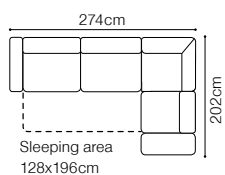

# Ancona

Find out how to unfold  
the sleeping function  
A - Delfin

**OTM(4)SL-2.5QFR**  
leather G-220

**DIMENSIONS**
**2.5QFL-OTM(4)SR****OTM(4)SL-2.5QFR**

The height of the seat:	<b>44 cm</b>
The depth of the seat:	<b>58 cm</b>
The height of the furniture:	<b>78 cm</b> (with the headrest folded)
	<b>95 cm</b> (with the headrest unfolded)
The height of the legs:	<b>10 cm</b>
The width of the side:	<b>36 cm</b>