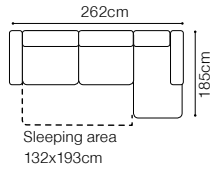

# Albano

Chair XIV, fabric Rover 39 Perlwinkle  
3L-OTM(4)R, fabric CROWN VELVET 20

**DIMENSIONS**
**3L-OTM(4)R****OTM(4)L-3R**

The height of the seat:	<b>45 cm</b>
The depth of the seat:	<b>56 cm</b>
The height of the furniture:	<b>79 cm</b> (with the headrest folded)
	<b>93 cm</b> (with the headrest unfolded)
The height of the legs:	<b>25 cm</b>
The width of the side:	<b>30 cm</b>

# Camelia

Find out how to unfold  
the sleeping function  
A - Delfin

**2.5QFL-OTM(4)SR**  
leather G-661

**DIMENSIONS**
**2.5QFL-OTM(4)SR****OTM(4)SL-2.5QFR****1****TB**The height of the seat: **46 cm**The depth of the seat: **57 cm**The height of the furniture: **71 cm** (with the headrest folded)**94 cm** (with the headrest unfolded)The height of the legs: **12 cm**The width of the side: **23 cm****2.5QFL-1D(2)SR****1D(2)SL-2.5QFR****1D(2)SL-2.5QFBB-OTM(4)SR****OTM(4)SL-2.5QFBB-1D(2)SR**

**45 cm**

The depth of the seat:

**58 cm**

The height of the furniture:

**73 cm** (with the headrest folded)**93 cm** (with the headrest unfolded)

The height of the legs:

**12 cm**

The width of the side: