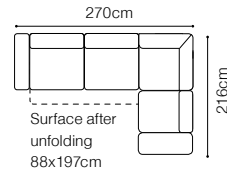

DIMENSIONS

2.5VL-OTM(4)R