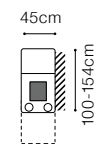

**BAR(6)LC/
BAR(6)RC**