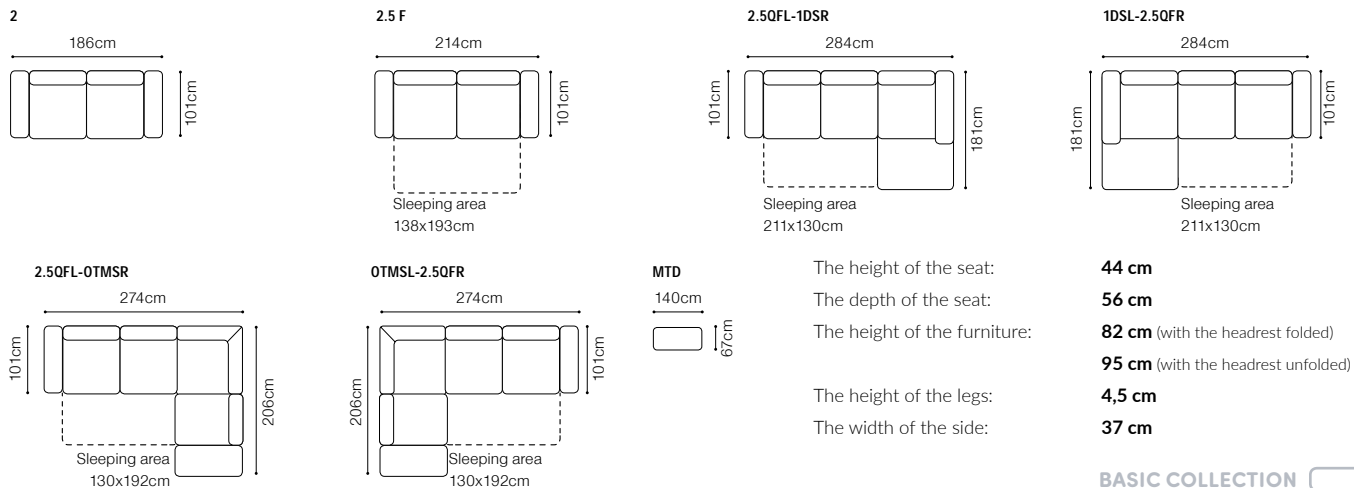

DIMENSIONS

1DSL-2.5QFR, leather G-180