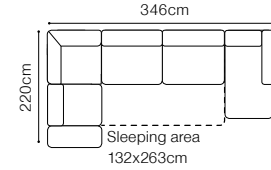

# Albano

Chair XIV, fabric Rover 39 Perlwinkle  
3L-OTM(4)R, fabric CROWN VELVET 20

**DIMENSIONS**
**3L-OTM(4)R****OTM(4)L-3R**

The height of the seat:	<b>45 cm</b>
The depth of the seat:	<b>56 cm</b>
The height of the furniture:	<b>79 cm</b> (with the headrest folded)
	<b>93 cm</b> (with the headrest unfolded)
The height of the legs:	<b>25 cm</b>
The width of the side:	<b>30 cm</b>

# Camelia

Find out how to unfold  
the sleeping function  
A - Delfin

**2.5QFL-OTM(4)SR**  
leather G-661

**DIMENSIONS**
**2.5QFL-OTM(4)SR****OTM(4)SL-2.5QFR****1****TB**The height of the seat: **46 cm**The depth of the seat: **57 cm**The height of the furniture: **71 cm** (with the headrest folded)**94 cm** (with the headrest unfolded)The height of the legs: **12 cm**The width of the side: **23 cm****2.5QFL-1D(2)SR****1D(2)SL-2.5QFR****1D(2)SL-2.5QFBB-OTM(4)SR****OTM(4)SL-2.5QFBB-1D(2)SR**