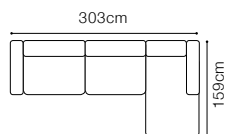

3L-1D90(8)R