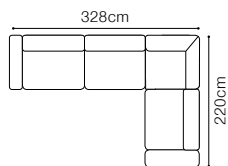

**45 cm**

The depth of the seat:

**58 cm**

The height of the furniture:

**73 cm** (with the headrest folded)**93 cm** (with the headrest unfolded)

The height of the legs:

**12 cm**

The width of the side:

The height of the seat:

**46 cm**

The depth of the seat:

**57 cm**

The height of the furniture:

**72 cm** (with the headrest folded)**94 cm** (with the headrest unfolded)

The height of the legs:

**12 cm**

# Dana II

**3L-OTM(4)R**  
leather G-810

**DIMENSIONS**
**3L-OTM(4)R****OTM(4)L-3R**

The height of the seat:	<b>43 cm</b>
The depth of the seat:	<b>57 cm</b>
The height of the furniture:	<b>78 cm</b> (with the headrest folded) <b>100 cm</b> (with the headrest unfolded)
The height of the legs:	<b>25 cm</b>
The width of the side:	<b>42 cm</b>