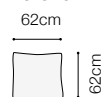

**PILLOW
PODU DUZA**