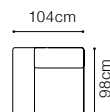

Karato - basic system elements

1D(5)L/1D(5)R**
1D(5)SL/1D(5)SR**

EN(2)**

1(80)BB**

1(80)L**

3QFBB**

Surface after
unfolding *
145x162cm

3QFL / 3QFR**

Surface after
unfolding *
145x162cm

STOLIK

H = 26cm

PODU

The height of the seat: **46 cm**
The depth of the seat: **60 cm**
The height of the furniture: **89 cm**
The height of the legs: **5 cm**
The width of the side: **22 cm**

* additional information - page 207

** freestanding element, upholstered on the both sides

EXAMPLES OF
CONFIGURATION

1D(5)SR-3QFBB-EN(2)-1(80)BB-1(80)R, fabric Naomi 29 +6x PODU (Naomi 29/ Naomi 01)

FUNCTIONS

Sleeping function DELFIN