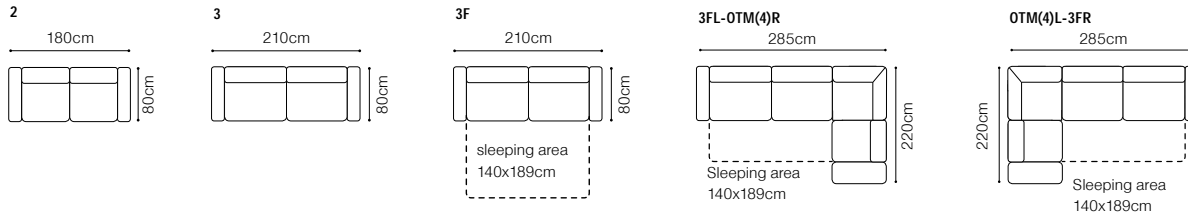

# Kelso

**1, 3 and 2**  
fabric River 11

**DIMENSIONS**
**1.5D****1****2****3**

The height of the seat:	<b>47 cm</b>
The depth of the seat:	<b>53 cm</b>
The height of the furniture:	<b>101 cm</b>
The height of the legs:	<b>18 cm</b>
The width of the side:	<b>18 cm</b>

# Korfu II

Find out how to unfold  
the sleeping function  
E - Belgian frame

3  
fabric Mystic 313

**DIMENSIONS**

The height of the seat: **44 cm**  
 The depth of the seat: **57 cm**  
 The height of the furniture: **69 cm**  
 The height of the legs: **9 cm**  
 The width of the side: **15 cm**