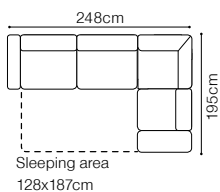

# Cavallo

Find out how to unfold  
the sleeping function  
A - Delfin

2.5QFL-OTM(4)SR+1xZAG  
fabric Mystic 21

**DIMENSIONS**
**2.5QFL-OTM(4)SR****OTM(4)SL-2.5QFR****ZAG**

The height of the seat:	<b>44 cm</b>
The depth of the seat:	<b>58 cm</b>
The height of the furniture:	<b>82 cm</b> (without headrest) <b>96 cm</b> (with optional headrest)
The height of the legs:	<b>2,8 cm</b>
The width of the side:	<b>25 cm</b>