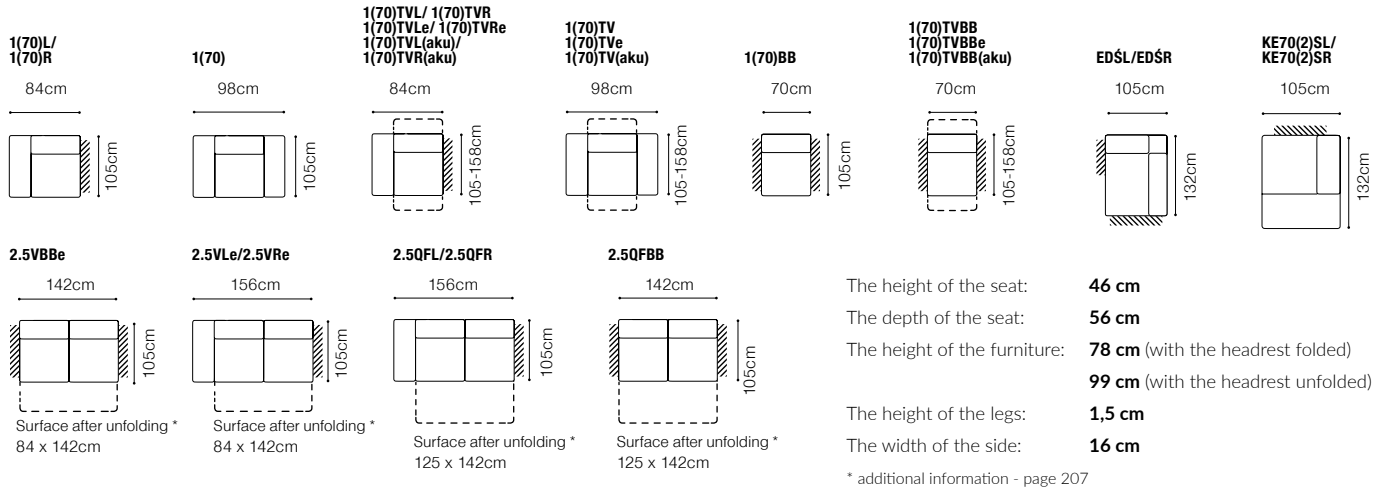

Domani - basic system elements

BAR(2)LC/
BAR(2)RC

BAR(2)ŚC

H=64cm

SSEII

EXAMPLES OF
CONFIGURATION