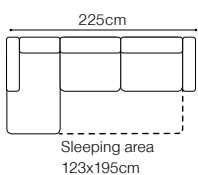

1D(2)SL-2.5QFR

The height of the seat:	45 cm
The depth of the seat:	57 cm
The height of the furniture:	80 cm (with the headrest folded)
	94 cm (with the headrest unfolded)
The thickness of the cushion:	12 cm
The height of the legs:	2,8 cm
The width of the side:	14 cm