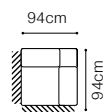

Karato - basic system elements

1D(5)L/1D(5)R**
1D(5)SL/1D(5)SR**

EN(2)**

1(80)BB**

1(80)L**

3QFBB**

Surface after
unfolding *
145x162cm

3QFL / 3QFR**

Surface after
unfolding *
145x162cm

STOLIK

H = 26cm

PODU

The height of the seat: **46 cm**
The depth of the seat: **60 cm**
The height of the furniture: **89 cm**
The height of the legs: **5 cm**
The width of the side: **22 cm**

* additional information - page 207

** freestanding element, upholstered on the both sides

EXAMPLES OF
CONFIGURATION

1D(5)SR-3QFBB-EN(2)-1(80)BB-1(80)R, fabric Naomi 29 +6x PODU (Naomi 29/ Naomi 01)

FUNCTIONS

Sleeping function DELFIN