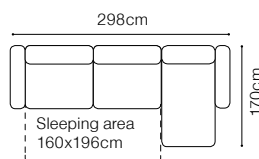

3FFL-1D(1)SR