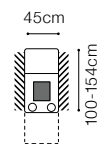

1DFL-BAR PRO ŚC -1(80)TVBBe-1(80)BB-DOST(E)-3QFR

BAR(6)ŚC