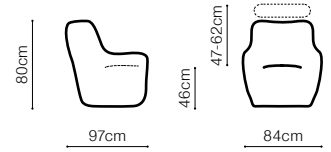

# Sorizo

VIEW AT HOME

**DIMENSIONS**
The depth of the seat: **53 cm**The width of the side: **16 cm**

leather G-739