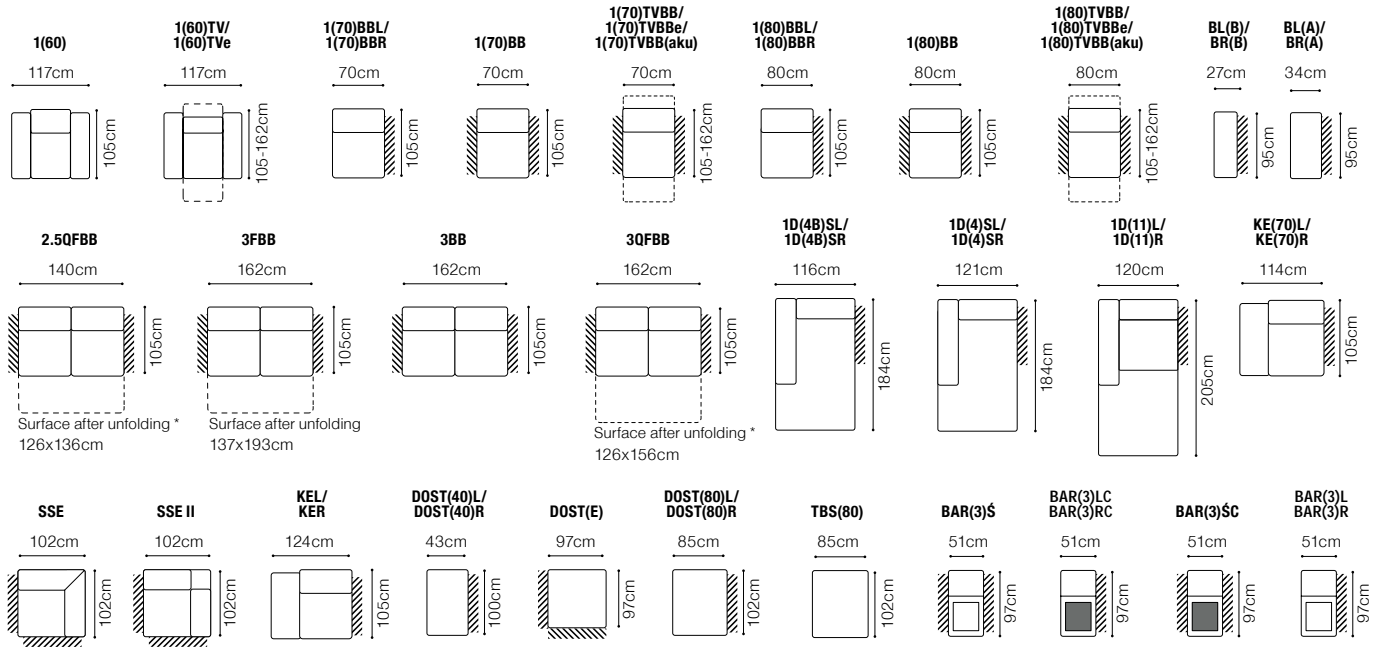

The height of the legs:

**4,5 cm**

\*\* a body available with its side in two widths:

standard side: 23 cm

narrow side: 13 cm

In the catalogue dimensions are given with standard width 23cm

A liquor cabinet with a pullout drawer and a wooden top

The height of the seat: **47 cm**  
 The depth of the seat: **53 cm**  
 The height of the furniture: **81 cm** (with the headrest folded)  
**105 cm** (with the headrest unfolded)  
 The height of the legs: **5 cm**

\* additional information - page 207

\*\* a body available with its side in two widths:

standard side: 33 cm

narrow side: 26 cm

In the catalogue dimensions are given with standard width 33cm.

2.5FL-EN(2)-1(70)TVBB-BAR(9)ŠC-1D(5)SR  
leather G-658

## Girro - basic system elements

The height of the seat: **46 cm**  
 The depth of the seat: **54 cm**  
 The height of the furniture: **76 cm** (with the headrest folded)  
**98 cm** (with the headrest unfolded)