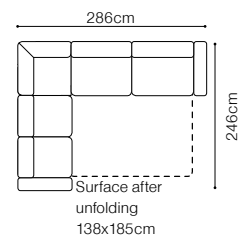

FUNCTIONS

- The height of the seat: **48 cm**
- The depth of the seat: **53 cm**
- The height of the furniture: **101 cm**
- The height of the legs: **6 cm**
- The width of the side: **31 cm**

DIMENSIONS

1TV/
1TVb/
1TVblok

1

2/2S

3

3F

3FL-E-2SR

2SL-E-3FR