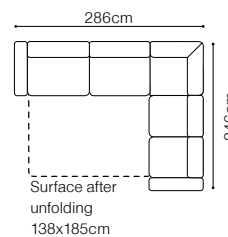

FUNCTIONS

- The height of the seat: **48 cm**
- The depth of the seat: **53 cm**
- The height of the furniture: **101 cm**
- The height of the legs: **6 cm**
- The width of the side: **31 cm**

DIMENSIONS

1TV/
1TVb/
1TVblok

1

2/2S

3

3F

3FL-E-2SR

2SL-E-3FR