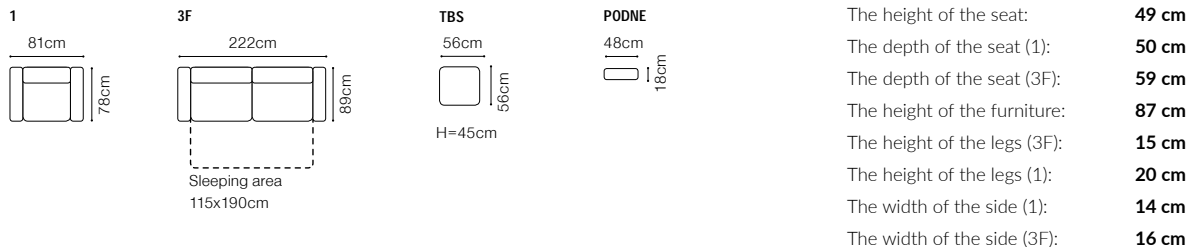

DIMENSIONS

BASIC COLLECTION ELEMENTS