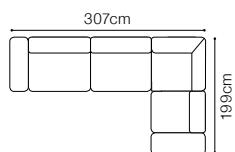

# Albano

Chair XIV, fabric Rover 39 Perlwinkle  
3L-OTM(4)R, fabric CROWN VELVET 20

**DIMENSIONS**
**3L-OTM(4)R****OTM(4)L-3R**

The height of the seat:	<b>45 cm</b>
The depth of the seat:	<b>56 cm</b>
The height of the furniture:	<b>79 cm</b> (with the headrest folded)
	<b>93 cm</b> (with the headrest unfolded)
The height of the legs:	<b>25 cm</b>
The width of the side:	<b>30 cm</b>