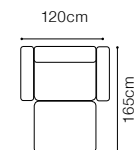

DIMENSIONS

1.5D