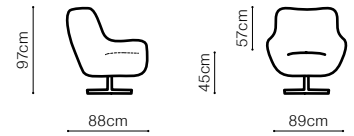

DIMENSIONS

The depth of the seat: **54 cm**