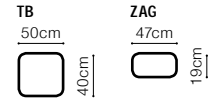

VIEW AT HOME

DIMENSIONS

The depth of the seat: **48 cm**