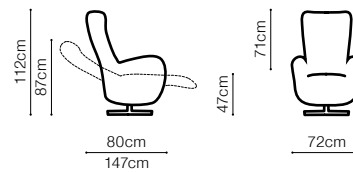

DIMENSIONS