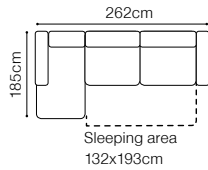

# Albano

Chair XIV, fabric Rover 39 Perlwinkle  
3L-OTM(4)R, fabric CROWN VELVET 20

**DIMENSIONS**
**3L-OTM(4)R****OTM(4)L-3R**

The height of the seat:	<b>45 cm</b>
The depth of the seat:	<b>56 cm</b>
The height of the furniture:	<b>79 cm</b> (with the headrest folded)
	<b>93 cm</b> (with the headrest unfolded)
The height of the legs:	<b>25 cm</b>
The width of the side:	<b>30 cm</b>

# Camelia

Find out how to unfold  
the sleeping function  
A - Delfin

**2.5QFL-OTM(4)SR**  
leather G-661

**DIMENSIONS**
**2.5QFL-OTM(4)SR****OTM(4)SL-2.5QFR****1****TB**The height of the seat: **46 cm**The depth of the seat: **57 cm**The height of the furniture: **71 cm** (with the headrest folded)**94 cm** (with the headrest unfolded)The height of the legs: **12 cm**The width of the side: **23 cm****2.5QFL-1D(2)SR****1D(2)SL-2.5QFR****1D(2)SL-2.5QFBB-OTM(4)SR****OTM(4)SL-2.5QFBB-1D(2)SR**

**45 cm**

The depth of the seat:

**58 cm**

The height of the furniture:

**73 cm** (with the headrest folded)**93 cm** (with the headrest unfolded)

The height of the legs:

**12 cm**

The width of the side: