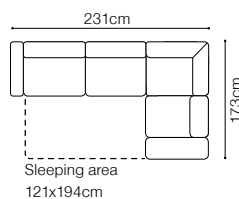

2.5QFL-OTM(4)SR