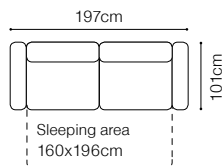

DIMENSIONS

2FF

2FFL-1D(1)SR

1D(1)SL-2FFR

The height of the seat: **48 cm**

The height of the seat (1): **46 cm**

The depth of the seat: **60 cm** (other elements)

The height of the furniture: **86 cm** (other elements)

The height of the furniture (1): **84 cm**

The height of the legs: **8 cm**

The width of the side: **24 cm**

2.5FF

2.5FFL-1D(1)SR

1D(1)SL-2.5FFR

3FF

3FFL-1D(1)SR

1D(1)SL-3FFR

1

ZAG

FUNCTIONS

**BASIC COLLECTION
ELEMENTS**

2.5FF, fabric Torres 10