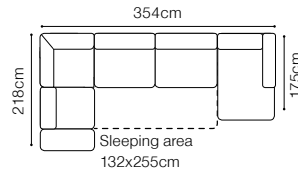

**45 cm**

The depth of the seat:

**58 cm**

The height of the furniture:

**73 cm** (with the headrest folded)**93 cm** (with the headrest unfolded)

The height of the legs:

**12 cm**

The width of the side:

## DIMENSIONS

2.5QFL-1D(5)SR

1D(5)SL-2.5QFR

2.5QFL-OTM(4)SR

OTM(4)SL-2.5QFR

TB

1D(5)SL-2.5QFBB-OTM(4)SR

OTM(4)SL-2.5QFBB-1D(5)SR

The height of the seat:

**46 cm**

The depth of the seat:

**57 cm**

The height of the furniture:

**72 cm** (with the headrest folded)**94 cm** (with the headrest unfolded)

The height of the legs:

**12 cm**

The width of the side:

**36 cm**