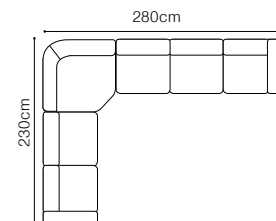

3L-EN(1)-2R