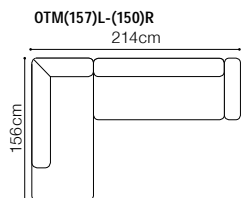

EXAMPLES OF
CONFIGURATION

Cortado

SET: 1, leather G-647

OTM(157)L-(170)R, leather G-647 / G-613

DIMENSIONS

OTM(157)L/
OTM(157)R