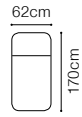

DIMENSIONS

The height of the seat: **44 cm**
The height of the furniture: **80 cm**