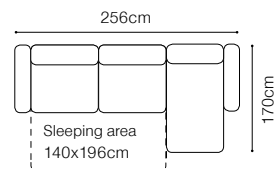

2.5FFL-1D(1)SR