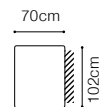

DOST(70)SL /
DOST(70)SR