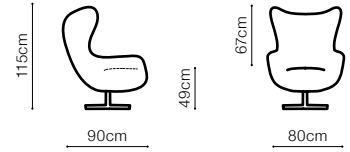

DIMENSIONS

TB

50cm

ZAG

47cm

The depth of the seat: **55 cm**