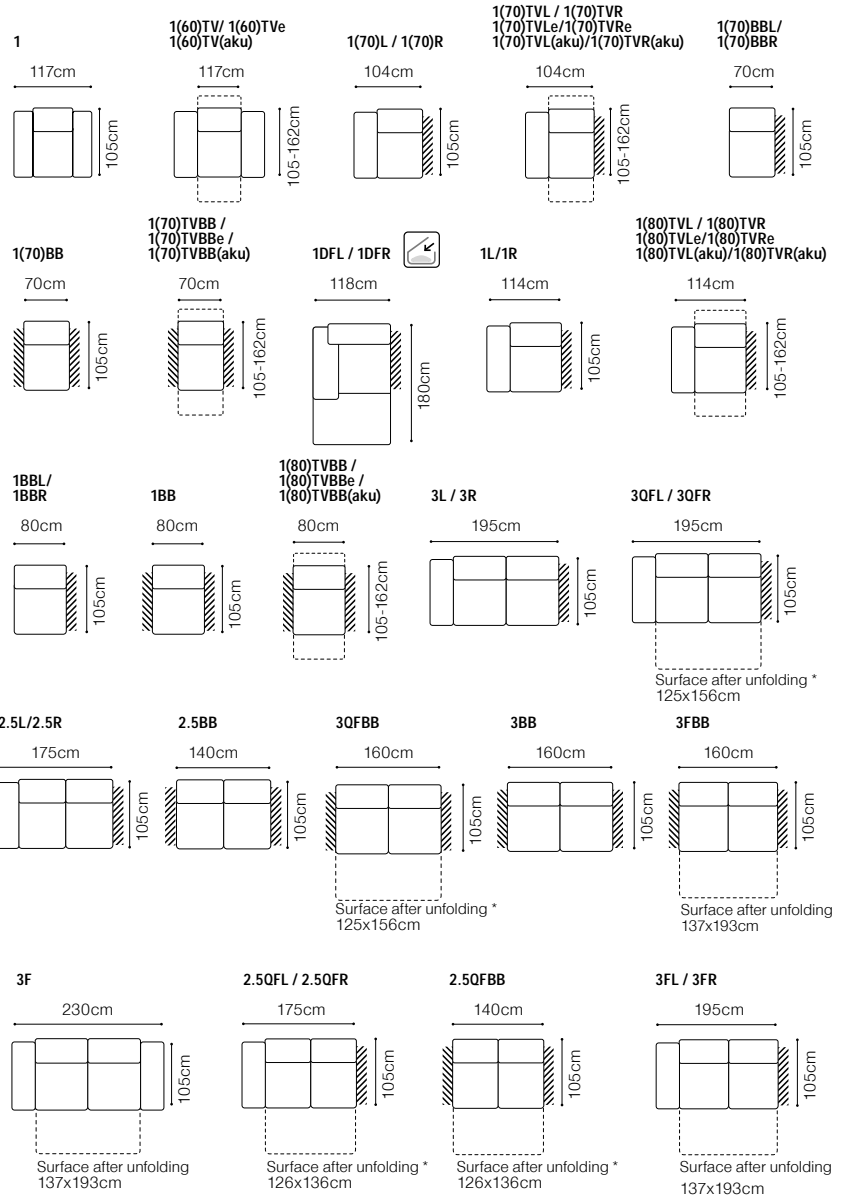

Plaza - basic system elements

* additional information - page 207