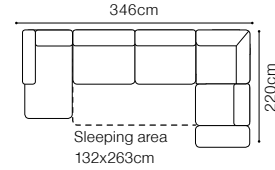

# Albano

Chair XIV, fabric Rover 39 Perlwinkle  
3L-OTM(4)R, fabric CROWN VELVET 20

**DIMENSIONS**
**3L-OTM(4)R****OTM(4)L-3R**

The height of the seat:	<b>45 cm</b>
The depth of the seat:	<b>56 cm</b>
The height of the furniture:	<b>79 cm</b> (with the headrest folded)
	<b>93 cm</b> (with the headrest unfolded)
The height of the legs:	<b>25 cm</b>
The width of the side:	<b>30 cm</b>

# Camelia

Find out how to unfold  
the sleeping function  
A - Delfin

**2.5QFL-OTM(4)SR**  
leather G-661

**DIMENSIONS**
**2.5QFL-OTM(4)SR****OTM(4)SL-2.5QFR****1****TB**The height of the seat: **46 cm**The depth of the seat: **57 cm**The height of the furniture: **71 cm** (with the headrest folded)**94 cm** (with the headrest unfolded)The height of the legs: **12 cm**The width of the side: **23 cm****2.5QFL-1D(2)SR****1D(2)SL-2.5QFR****1D(2)SL-2.5QFBB-OTM(4)SR****OTM(4)SL-2.5QFBB-1D(2)SR**