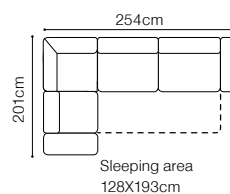

OTM(4)SL-2.5QFR

The height of the seat:	45 cm
The depth of the seat:	56 cm
The height of the furniture:	82 cm (with the headrest folded)
	98 cm (with the headrest unfolded)
The height of the legs:	8 cm
The width of the side:	16 cm

**BASIC COLLECTION
ELEMENTS**