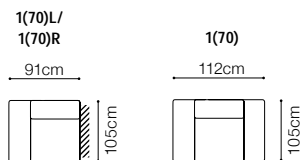

Massimo - basic system elements