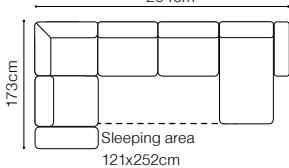

OTM(4)SL-2.5QFBB-1D(1)SR

The height of the seat: **45 cm**

The depth of the seat: **57 cm**

The height of the furniture: **84 cm**

The height of the legs: **10 cm**

The width of the side: **11 cm**