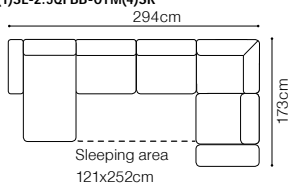

# Elio / Malmo

Find out how to unfold  
the sleeping function  
A - Delfin

**2.5QFL-1D(1)SR**  
leather G-105

**DIMENSIONS**
**2.5QFL-1D(1)SR****1D(1)SL-2.5QFR****2.5QFL-OTM(4)SR****OTM(4)SL-2.5QFR****1D(1)SL-2.5QFBB-OTM(4)SR**