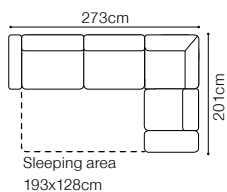

# Happy

Find out how to unfold  
the sleeping function  
A - Delfin

**2.5QFL-OTM(4)SR**

fabric Fancy 97, optional cushion - fabric Magu Jet 198

**DIMENSIONS**
**2.5QFL-OTM(4)SR****OTM(4)SL-2.5QFR**

The height of the seat:	<b>45 cm</b>
The depth of the seat:	<b>56 cm</b>
The height of the furniture:	<b>82 cm</b> (with the headrest folded)
	<b>98 cm</b> (with the headrest unfolded)
The height of the legs:	<b>8 cm</b>
The width of the side:	<b>35 cm</b>