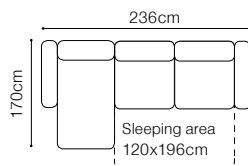

1D(1)SL-2FFR