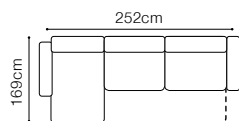

Sleeping area
211x130cm

PODNE

The height of the seat:	48 cm
The depth of the seat:	58 cm
The height of the furniture:	103 cm
The height of the legs:	5 cm
The width of the side:	19 cm