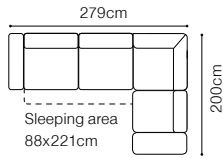

DIMENSIONS

1

3VL-OTM(4)R