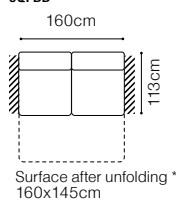

3QFBB

3QFL / 3QFR

**STOLIK
40x106x40**

**STOLIK
106x106x25**

PILLOW PODU

**PILLOW
PODU DUZA**

PILLOW PODNE

ZAG