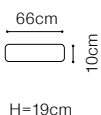

DIMENSIONS

2FF

2.5FF

3FF

The height of the seat: **48 cm**
The depth of the seat: **60 cm**
The height of the furniture: **86 cm**
The height of the legs: **8 cm**
The thickness of the mattress: **11 cm**
The width of the side: **17 cm**

2FFL-1D(1)SR

1D(1)SL-2FFR

2.5FFL-1D(1)SR

1D(1)SL-2.5FFR

3FFL-1D(1)SR

1D(1)SL-3FFR

1

ZAG

BASIC COLLECTION
ELEMENTS

FUNCTIONS