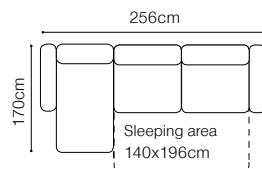

1D(1)SL-2.5FFR