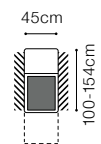

1DFL-BAR PRO ŚC -1(80)TVBBe-1(80)BB-DOST(E)-3QFR

BAR(8)ŚC