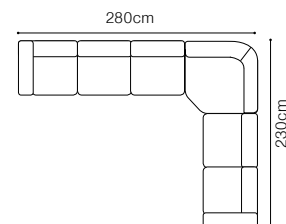

2L-EN(1)-3R