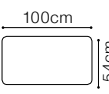

EXAMPLES OF
CONFIGURATION

Cortado

SET: 1, leather G-647

OTM(157)L-(170)R, leather G-647 / G-613

DIMENSIONS

OTM(157)L/
OTM(157)R

(150)L/(150)R

OTM(177)L/
OTM(177)R

(170)L/(170)R

OTM(187)L/
OTM(187)R

(180)L/(180)R

OTM(197)L/
OTM(197)R

(200)L/(200)R

OTM(207)L/
OTM(207)R

(220)L/(220)R

(162)

The height of the seat:

51 cm

The height of the furniture:

89 cm

The depth of the seat:

46 cm

The width of the side (1):

12 cm

The width of the side:

16 cm

(other elements):

(182)

1

TB(100)