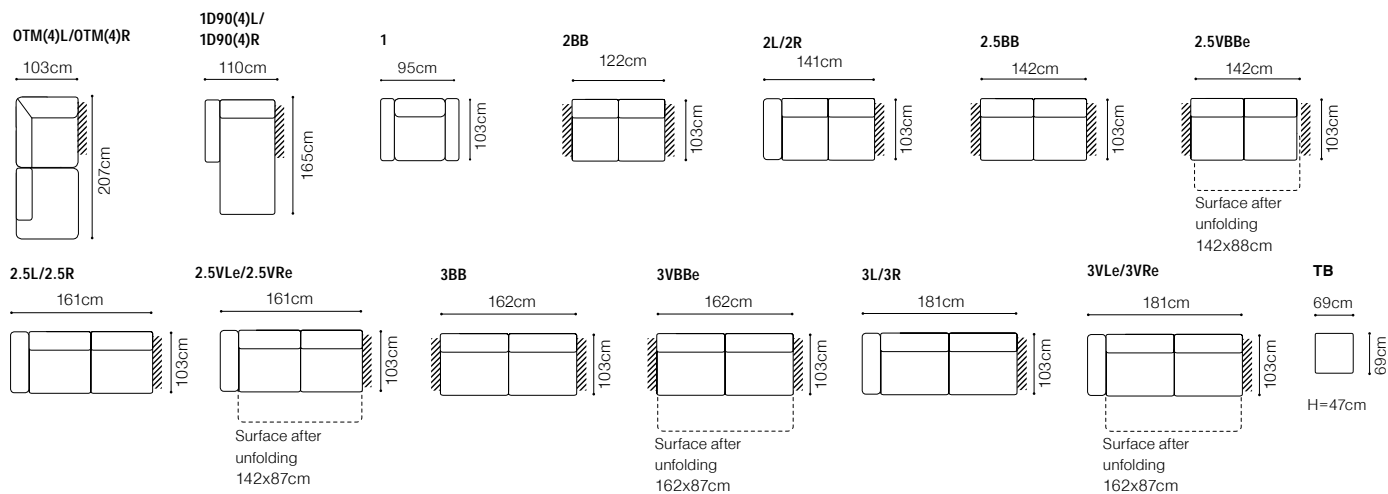

Mezzana - basic system elements