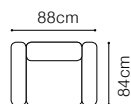

DIMENSIONS

2FF

2.5FF

3FF

The height of the seat: **48 cm**
The height of the seat (1): **46 cm**
The depth of the seat: **60 cm**
The depth of the seat (1): **52 cm**
The height of the furniture: **86 cm**
The height of the furniture (1): **84 cm**
The height of the legs: **8 cm**
The thickness of the mattress: **11 cm**
The width of the side (1): **18 cm**
The width of the side: **24 cm**
(other elements)

2FFL-1D(1)SR

1D(1)SL-2FFR

2.5FFL-1D(1)SR

1D(1)SL-2.5FFR

3FFL-1D(1)SR

1D(1)SL-3FFR

1

ZAG

H=19cm

BASIC COLLECTION
ELEMENTS

FUNCTIONS
_____