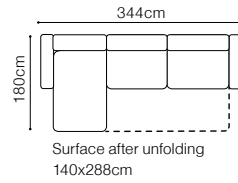

1D(1)SL-3FR