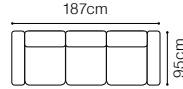

# Kelso

**1, 3 and 2**  
fabric River 11

**DIMENSIONS**
**1.5D****1****2****3**

The height of the seat:	<b>47 cm</b>
The depth of the seat:	<b>53 cm</b>
The height of the furniture:	<b>101 cm</b>
The height of the legs:	<b>18 cm</b>
The width of the side:	<b>18 cm</b>