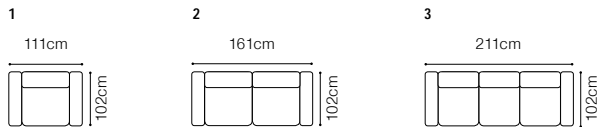

# Korfu II

Find out how to unfold  
the sleeping function  
E - Belgian frame

3  
fabric Mystic 313

**DIMENSIONS**

The height of the seat: **44 cm**  
 The depth of the seat: **57 cm**  
 The height of the furniture: **69 cm**  
 The height of the legs: **9 cm**  
 The width of the side: **15 cm**

# Mello

VIEW AT HOME

**3 and 1**

leather G-000 and G-105

**DIMENSIONS**

The height of the seat: **44 cm**

The depth of the seat: **56 cm**

The height of the furniture: **94 cm**