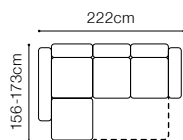

Sleeping area
115x190cm

TBS

PODNE

The height of the seat: **49 cm**
The depth of the seat: **59 cm**
The height of the furniture: **87 cm**
The height of the legs: **15 cm**
The width of the side: **16 cm**