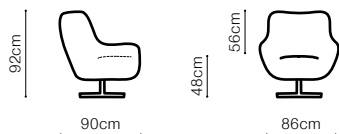

## DIMENSIONS

The depth of the seat: **54 cm**

fabric Sofia 08, leather G-678

 DIMENSIONS

The depth of the seat: **51 cm**

VIEW AT HOME