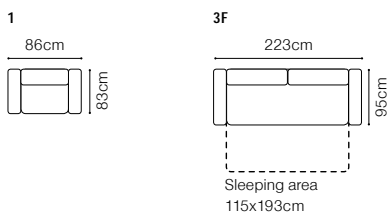

DIMENSIONS