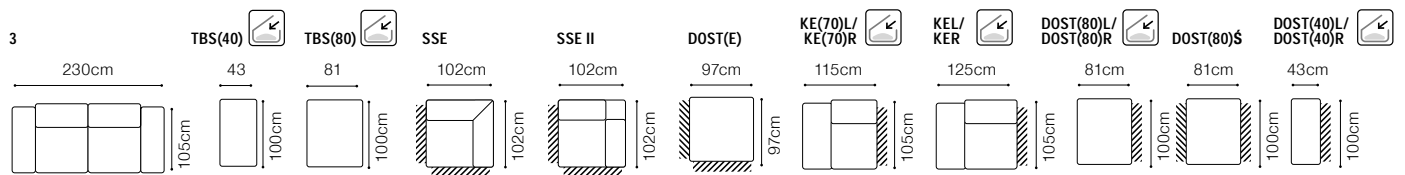

Plaza - basic system elements

* additional information - page 207