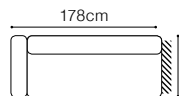

The height of the furniture: **82 cm**

The width of the side: **7 cm**

(147)L/(147)R

(167)L/(167)R

(177)L/(177)R

(197)L/(197)R

(162)

(182)