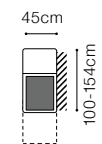

**BAR(8)LC/
BAR(8)RC**