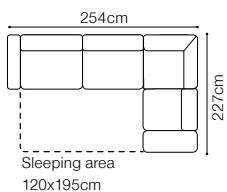

DIMENSIONS

2.5QFL-OTM(11)SR