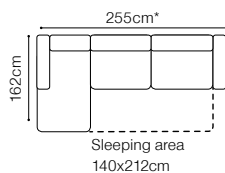

# Vasto

VIEW AT HOME

Find out how to unfold  
the sleeping function  
A - Delfin

**2.5QFL-1D(1)SR**  
leather G-930

**DIMENSIONS**
**2.5QFL-1D(5)SR****1D(5)SL-2.5QFR****PODU**

The height of the seat:	<b>43 cm</b>
The depth of the seat:	<b>57 cm</b>
The height of the furniture:	<b>84 cm</b> (with the headrest folded) <b>108 cm</b> (with the headrest unfolded)
The height of the legs:	<b>10 cm</b>
The width of the side:	<b>22 cm</b>