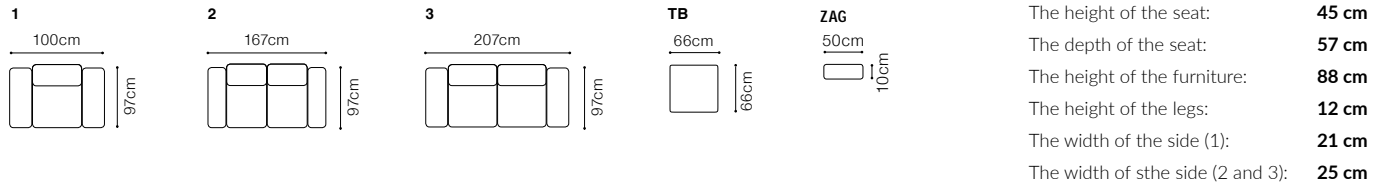

DIMENSIONS