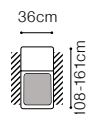

H = 47cm

BAR(9)ŠC