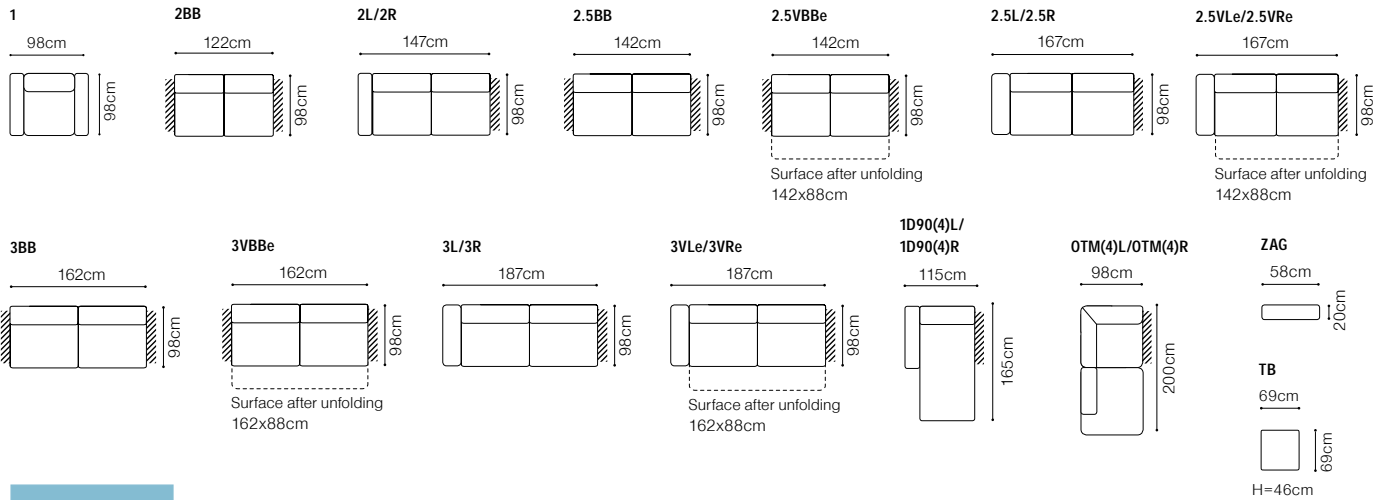

Stelvio - basic system elements

FUNCTIONS