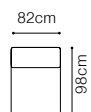

Karato - basic system elements

1D(5)L/1D(5)R**
1D(5)SL/1D(5)SR**

EN(2)**

1(80)BB**

1(80)L**

3QFBB**

Surface after
unfolding *
145x162cm

3QFL / 3QFR**

Surface after
unfolding *
145x162cm

STOLIK

H = 26cm

PODU

The height of the seat: **46 cm**
The depth of the seat: **60 cm**
The height of the furniture: **89 cm**
The height of the legs: **5 cm**
The width of the side: **22 cm**

* additional information - page 207

** freestanding element, upholstered on the both sides

EXAMPLES OF
CONFIGURATION

1D(5)SR-3QFBB-EN(2)-1(80)BB-1(80)R, fabric Naomi 29 +6x PODU (Naomi 29/ Naomi 01)

FUNCTIONS

Sleeping function DELFIN