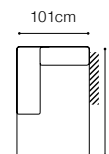

1D(5)SL /
1D(5)SR