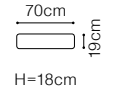

DIMENSIONS

ZAG

**BASIC COLLECTION
ELEMENTS**

The height of the seat:	45 cm
The depth of the seat:	64 cm
The height of the furniture:	77 cm
The height of the legs:	10 cm
The width of the side:	28 cm

FUNCTIONS