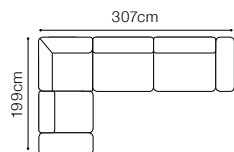

# Albano

Chair XIV, fabric Rover 39 Perlwinkle  
3L-OTM(4)R, fabric CROWN VELVET 20

**DIMENSIONS**
**3L-OTM(4)R****OTM(4)L-3R**

The height of the seat:	<b>45 cm</b>
The depth of the seat:	<b>56 cm</b>
The height of the furniture:	<b>79 cm</b> (with the headrest folded)
	<b>93 cm</b> (with the headrest unfolded)
The height of the legs:	<b>25 cm</b>
The width of the side:	<b>30 cm</b>