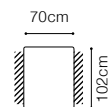

DOST(70)SŠ