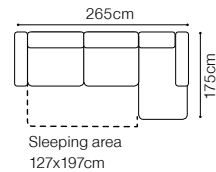

2.5QFL-1D(9)SR