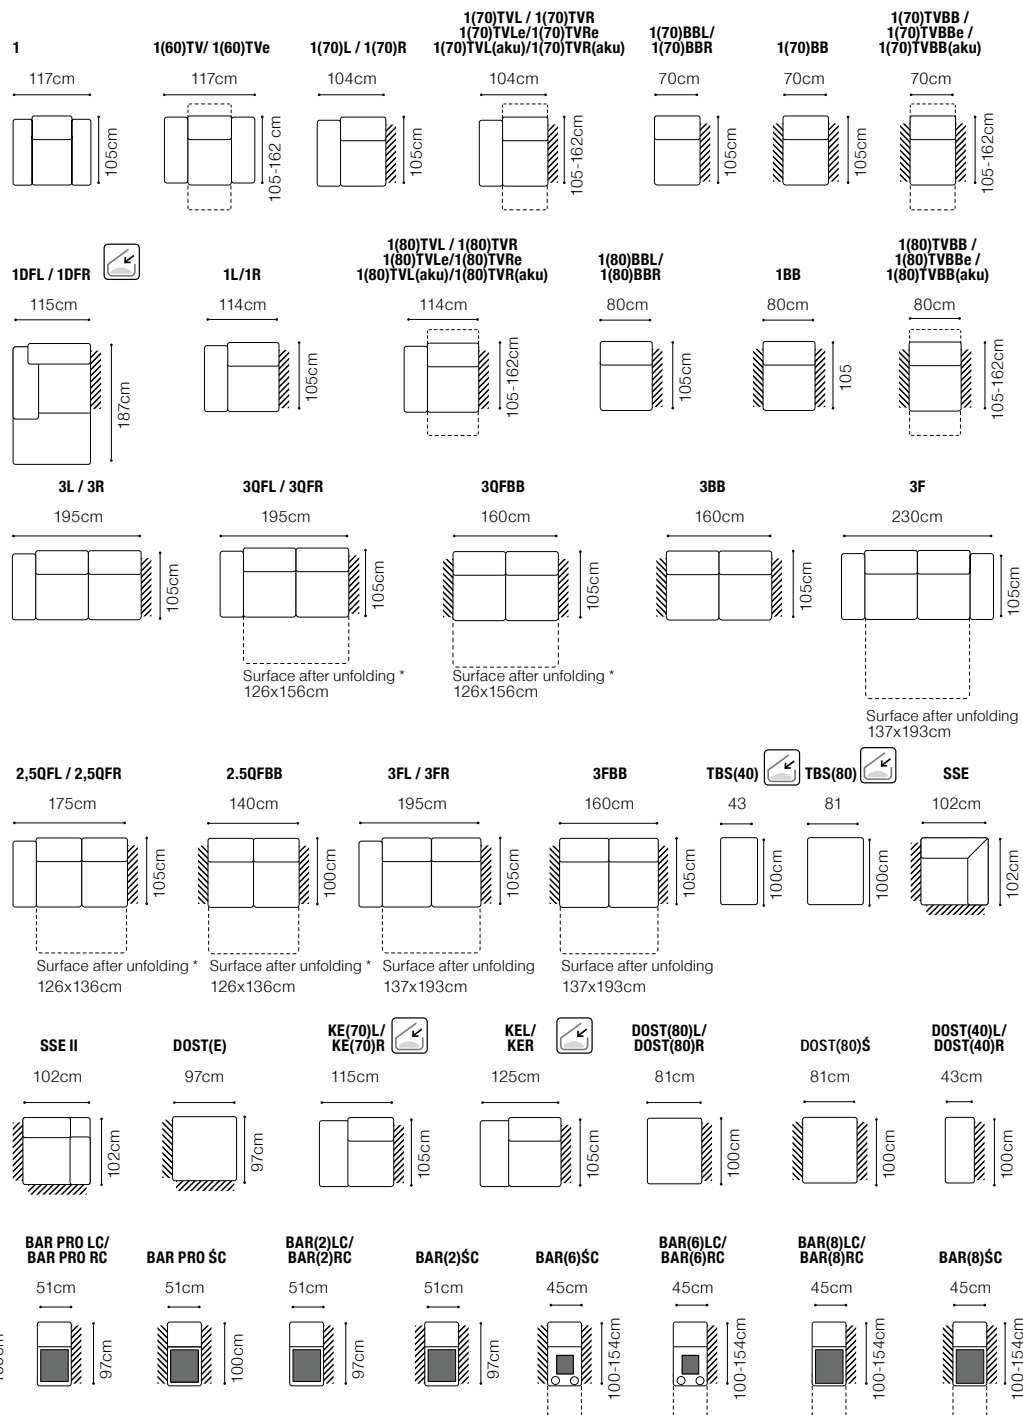

Luciano - basic system elements