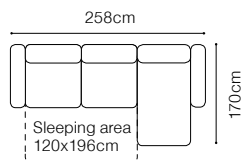

The height of the seat: **48 cm**
The height of the seat (1): **46 cm**
The depth of the seat: **60 cm**
The depth of the seat (1): **52 cm**
The height of the furniture: **86 cm**
The height of the furniture (1): **84 cm**
The height of the legs: **8 cm**
The thickness of the mattress: **11 cm**
The width of the side (1): **18 cm**
The width of the side: **24 cm**
(other elements)

2FFL-1D(1)SR