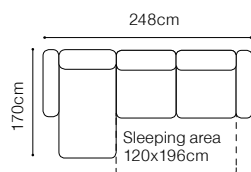

1D(1)SL-2FFR