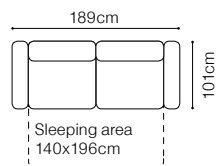

DIMENSIONS

2FF

2.5FF

3FF

The height of the seat: **48 cm**
The depth of the seat: **60 cm**
The height of the furniture: **86 cm**
The height of the legs: **8 cm**
The thickness of the mattress: **11 cm**
The width of the side: **17 cm**

2FFL-1D(1)SR

1D(1)SL-2FFR

2.5FFL-1D(1)SR

1D(1)SL-2.5FFR

3FFL-1D(1)SR

1D(1)SL-3FFR

1

ZAG

BASIC COLLECTION
ELEMENTS

FUNCTIONS