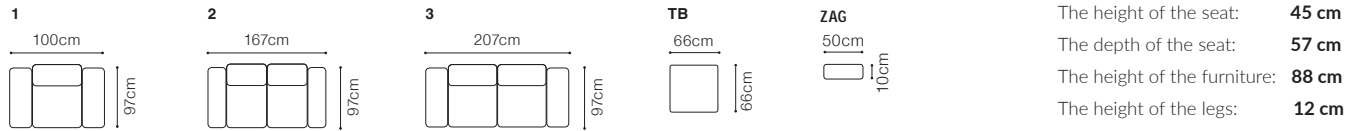

DIMENSIONS