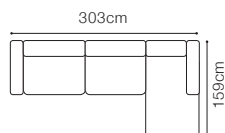

44 cm

The depth of the seat:

55 cm

The height of the furniture:

89 cm (without headrest)

107 cm (with optional headrest)

The height of the legs:

10 cm

- The height of the seat: **47 cm**
 The depth of the seat: **53 cm**
 The height of the furniture: **89 cm** (without headrest)
104 cm (with optional headrest)
 The height of the legs: **8 cm**

**BASIC COLLECTION
ELEMENTS**

NEW

Mondo

1D70(8)L-2R +1xZAG
leather G-840

The height of the seat: **45 cm**
 The depth of the seat: **57 cm**
 The height of the furniture: **88 cm**
 The height of the legs: **12 cm**

DIMENSIONS

BASIC COLLECTION ELEMENTS

3L-1D90(8)R

1D90(8)L-3R

3L-1D90(8)R, fabric Daytona 60

NEW

Capella

2.5L-EN(2)-2.5R and 2
leather G-000

DIMENSIONS

The height of the seat: **43 cm**
 The depth of the seat: **59 cm**
 The height of the furniture: **73 cm** (with the headrest folded)
 88 cm (with the headrest unfolded)
 The height of the legs: **12 cm**