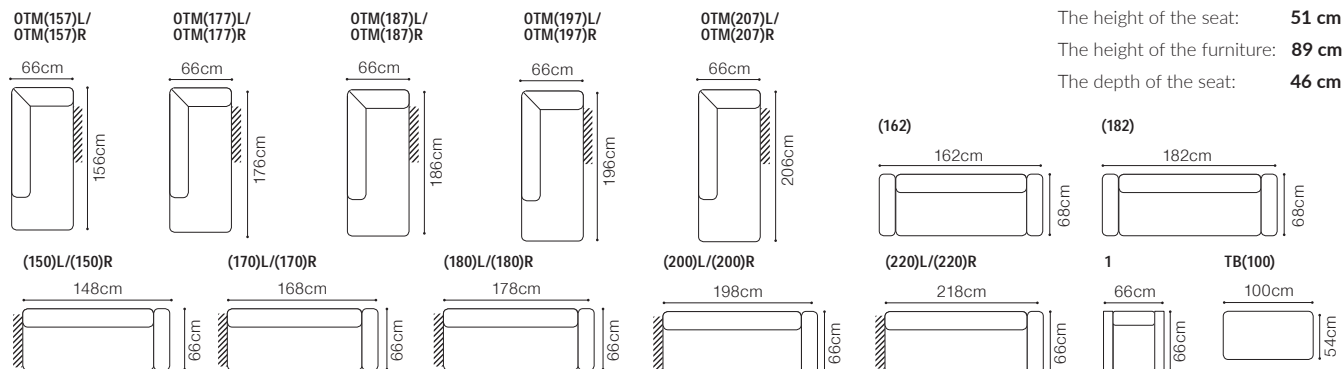

DIMENSIONS