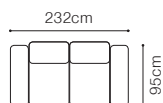

52 cm

The height of the furniture:

91 cm (without headrest)

101 cm (with optional headrest)

The height of the legs:

4,5 cm

** a body available with its side in two widths:

standard side: 23 cm

DIMENSIONS

3 / 3c*

2 / 2c*

TB / TBc*

H = 41 cm

The height of the seat: **41 cm**The depth of the seat: **61 cm**The height of the furniture: **94 cm**The height of the legs: **25 cm**

* available with wooden frame