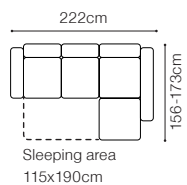

DIMENSIONS

3FL