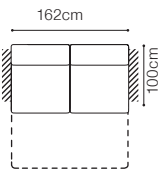

* additional information - page 213

** a body available with its side in two widths:

standard side: 33 cm

narrow side: 26 cm

In the catalogue dimensions are given with standard width 33cm.

2.5FL-EN(2)-1(70)TVBB(aku)-1D(5)SR
leather G-658

1(80)L-1(80)BB-EN(2)-3QFBB-1D(5)R
fabric Naomi 29

Karato - basic system elements

1D(5)L/1D(5)R**
1D(5)SL/1D(5)SR**

EN(2)

1(80)BB**

1(80)L**

3QFBB

Surface after
unfolding *
145x162cm

3QFL / 3QFR

Surface after
unfolding *
145x162cm

STOLIK

H = 26cm

PODU

The height of the seat: **46 cm**
The depth of the seat: **60 cm**
The height of the furniture: **86 cm**
The height of the legs: **5 cm**

52 cm

The height of the furniture:

91 cm (without headrest)

101 cm (with optional headrest)

The height of the legs:

4,5 cm

** a body available with its side in two widths:

standard side: 23 cm