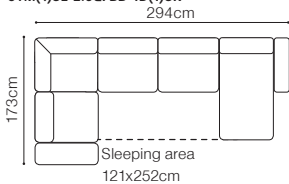

OTM(4)SL-2.5QFBB-1D(1)SR

The height of the seat: **45 cm**

The depth of the seat: **57 cm**

The height of the furniture: **84 cm**

The height of the legs: **10 cm**