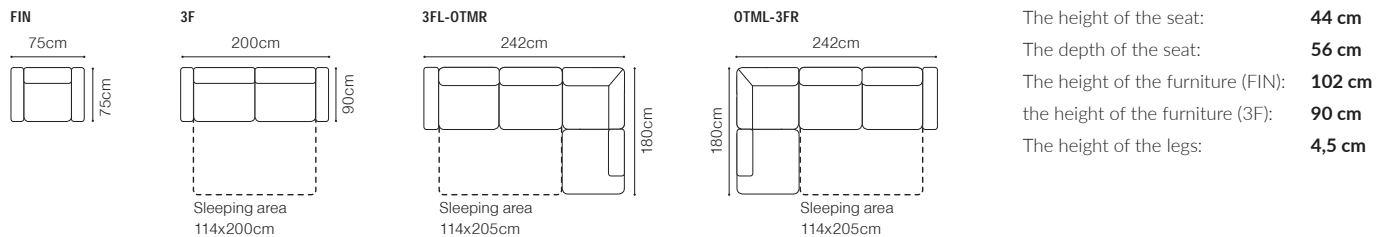

DIMENSIONS

**BASIC COLLECTION
ELEMENTS**