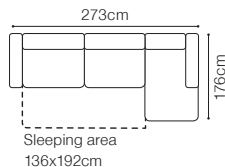

2.5QFL-1D(10)SR