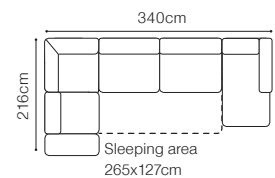

52 cm

The height of the furniture:

91 cm (without headrest)

101 cm (with optional headrest)

The height of the legs:

4,5 cm

** a body available with its side in two widths:

standard side: 23 cm

DIMENSIONS

3 / 3c*

2 / 2c*

TB / TBc*

H = 41 cm

The height of the seat: **41 cm**The depth of the seat: **61 cm**The height of the furniture: **94 cm**The height of the legs: **25 cm**

* available with wooden frame

Movable headrests

Movable seat

- The height of the seat: **47 cm**
- The depth of the seat: **59 cm**
- The height of the furniture: **79 cm** (with the headrest folded)
- 94 cm** (with the headrest unfolded)
- The height of the legs: **15 cm**

Veneto

2.5FL-1D(1)R
leather-G-180

DIMENSIONS

2.5FL-1D(1)R

Sleeping area
150x225cm

1D(1)L-2.5FR

Sleeping area
150x225cm

The height of the seat:	46 cm
The depth of the seat:	65 cm
The height of the furniture:	85 cm
The height of the legs:	12 cm