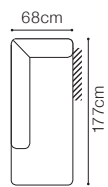

OTM(177)L/
OTM(177)R