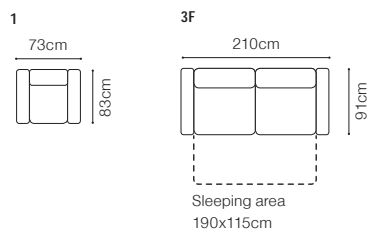

The height of the seat:

48 cm

The depth of the seat:

53 cm

The height of the furniture:

101 cm

The height of the legs:

6 cm

DIMENSIONS

The height of the seat:	49 cm
The depth of the seat (1):	50 cm
The depth of the seat (3F):	59 cm
The height of the furniture:	87 cm
The height of the legs:	15 cm

**BASIC COLLECTION
ELEMENTS**