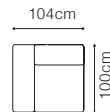

* additional information - page 213

** a body available with its side in two widths:

standard side: 33 cm

narrow side: 26 cm

In the catalogue dimensions are given with standard width 33cm.

2.5FL-EN(2)-1(70)TVBB(aku)-1D(5)SR
leather G-658

1(80)L-1(80)BB-EN(2)-3QFBB-1D(5)R
fabric Naomi 29

Karato - basic system elements

1D(5)L/1D(5)R**
1D(5)SL/1D(5)SR**

EN(2)

1(80)BB**

1(80)L**

3QFBB

Surface after
unfolding *
145x162cm

3QFL / 3QFR

Surface after
unfolding *
145x162cm

STOLIK

H = 26cm

PODU

The height of the seat: **46 cm**
The depth of the seat: **60 cm**
The height of the furniture: **86 cm**
The height of the legs: **5 cm**

52 cm

The height of the furniture:

91 cm (without headrest)

101 cm (with optional headrest)

The height of the legs:

4,5 cm

** a body available with its side in two widths:

standard side: 23 cm