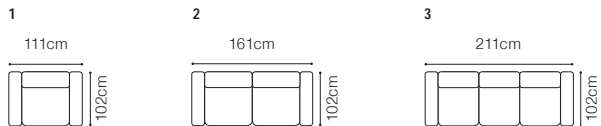

1, leather G-654

3, leather G-654

2L-E-1R, leather G-654

Mello

3 and 1

leather G-000 and G-105

DIMENSIONS

The height of the seat: **44 cm** The height of the furniture: **94 cm**
 The depth of the seat: **56 cm** The height of the legs: **12 cm**