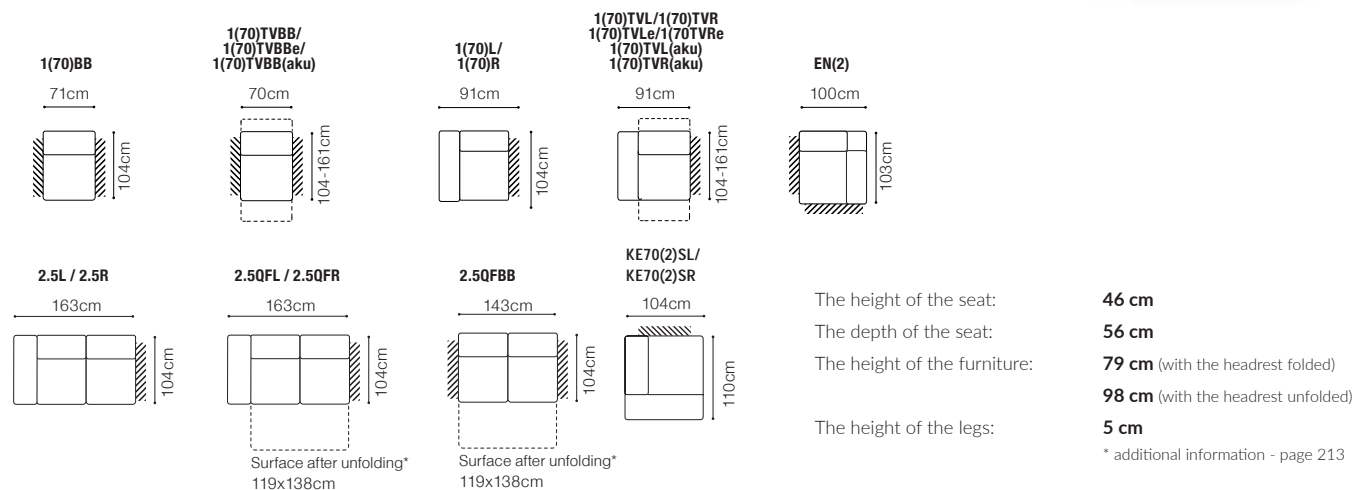

Lora - basic system elements