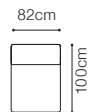

Karato - basic system elements

1D(5)L/1D(5)R**
1D(5)SL/1D(5)SR**

EN(2)

1(80)BB**

1(80)L**

3QFBB

Surface after
unfolding *
145x162cm

3QFL / 3QFR

Surface after
unfolding *
145x162cm

STOLIK

H = 26cm

PODU

The height of the seat: **46 cm**
The depth of the seat: **60 cm**
The height of the furniture: **86 cm**
The height of the legs: **5 cm**

* additional information - page 213

** freestanding element, upholstered on the both sides

EXAMPLES OF
CONFIGURATION

FUNCTIONS