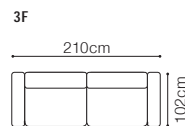

DIMENSIONS

1TV/
1TVb/
1TVblok

Surface after
unfolding
138x185cm