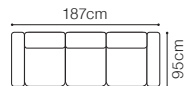

DIMENSIONS

1.5D

1

2

3

TB

**BASIC COLLECTION
ELEMENTS**