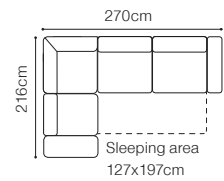

OTM(11)SL-2.5QFR