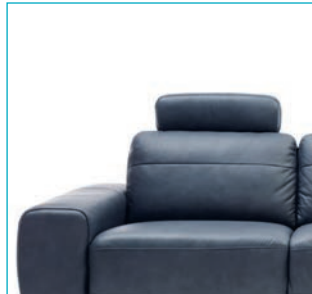

FUNCTIONS

Movable seat

Optional headrest

The height of the seat: **46 cm**
 The depth of the seat: **60 cm**
 The height of the furniture: **79 cm**
 The height of the legs: **15 cm**

EXAMPLES OF CONFIGURATION