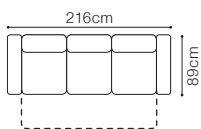

DIMENSIONS

3QF

Sleeping area
130x188cm

2FL-1DFR