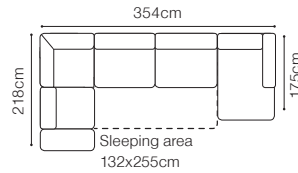

DIMENSIONS

3 / 3c*

2 / 2c*

TB / TBc*

H = 41 cm

The height of the seat: **41 cm**The depth of the seat: **61 cm**The height of the furniture: **94 cm**The height of the legs: **25 cm**

* available with wooden frame

46 cm

The depth of the seat:

57 cm

The height of the furniture:

71 cm (with the headrest folded)**94 cm** (with the headrest unfolded)

The height of the legs:

12 cm**2.5QFL-1D(2)SR****1D(2)SL-2.5QFR****1D(2)SL-2.5QFBB-OTM(4)SR****OTM(4)SL-2.5QFBB-1D(2)SR**

DIMENSIONS

2.5QFL-1D(5)SR

1D(5)SL-2.5QFR

2.5QFL-OTM(4)SR

OTM(4)SL-2.5QFR

TB

1D(5)SL-2.5QFBB-OTMS(4)SR

OTM(4)SL-2.5QFBB-1D(5)SR

The height of the seat:

46 cm

The depth of the seat:

57 cm

The height of the furniture:

72 cm (with the headrest folded)**94 cm** (with the headrest unfolded)

The height of the legs:

12 cm