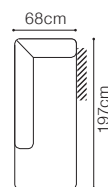

OTM(197)L/
OTM(197)R