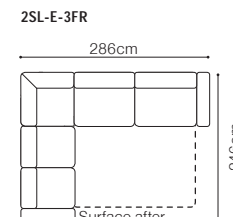

Surface after
unfolding
138x185cm

The height of the seat:

48 cm

The depth of the seat:

53 cm

The height of the furniture:

101 cm

The height of the legs:

6 cm