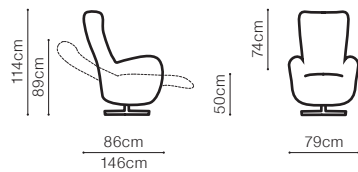

DIMENSIONS