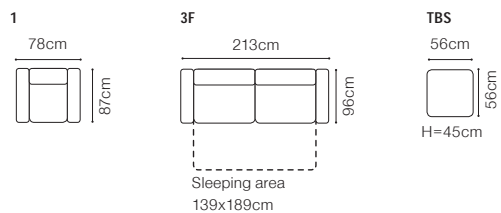

The height of the seat:

48 cm

The depth of the seat:

53 cm

The height of the furniture:

101 cm

The height of the legs:

6 cm

The height of the seat:	45 cm
The depth of the seat:	53 cm
The height of the furniture (1):	86 cm
The height of the furniture (3F):	92 cm
The height of the legs:	15 cm

**BASIC COLLECTION
ELEMENTS**

TBS, leather G-180

DIMENSIONS

The height of the seat:	49 cm
The depth of the seat (1):	50 cm
The depth of the seat (3F):	59 cm
The height of the furniture:	87 cm
The height of the legs:	15 cm

**BASIC COLLECTION
ELEMENTS**