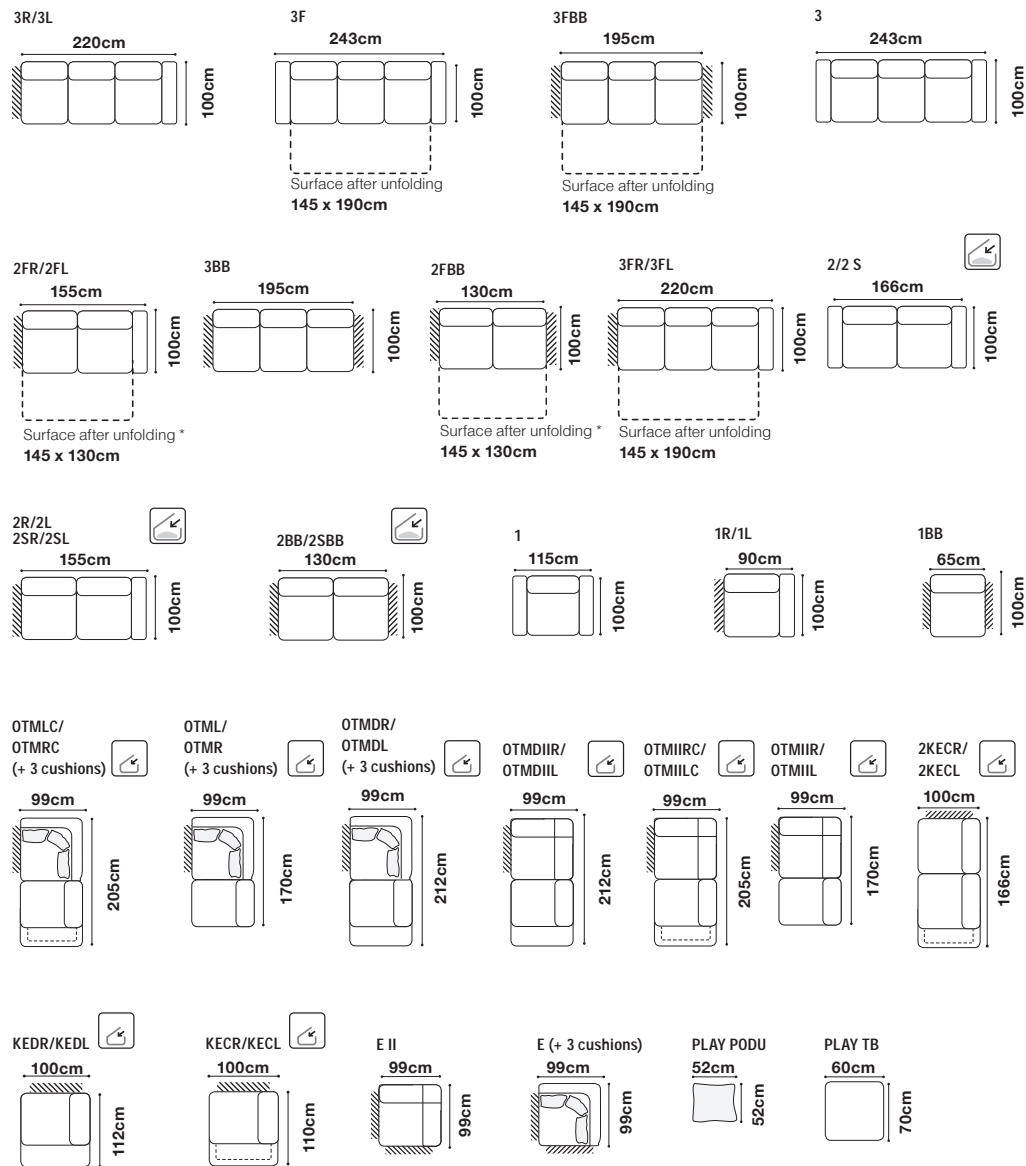

OTMLC-2FR, leather G-105

1, leather G-000

Play - basic system elements

The height of the seat:	40 cm
The depth of the seat:	57 cm
The height of the furniture:	82 cm (with the headrest folded) 95 cm (with the headrest unfolded)
The height of the legs:	3 cm