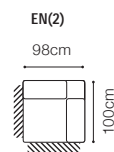

2.5FL-EN(2)-1(70)TVBB(aku)-BAR(5)ŚC-1(70)TVR(aku)ZAG+ZAG
leather G-910

Sevilla - basic system elements

* additional information - page 213

The height of the seat: **47 cm**
 The depth of the seat: **60 cm**
 The height of the furniture: **79 cm** (without the headrest), **98 cm** (with the headrest)
 The height of the legs: **5 cm**