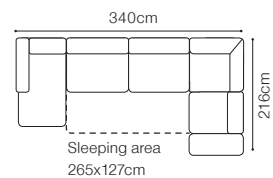

1D(9)SL-2.5QFBB-OTM(11)SR