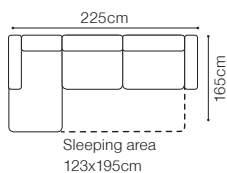

1D(2)SL-2.5QFR

The height of the seat:	45 cm
The depth of the seat:	57 cm
The height of the furniture:	80 cm (with the headrest folded)
	94 cm (with the headrest unfolded)
The thickness of the cushion:	12 cm
The height of the legs:	2,8 cm