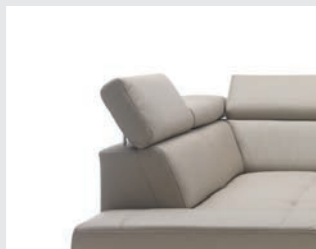

Movable headrest