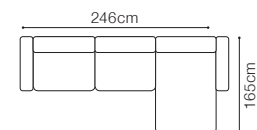

2.5L-1D(1)R
fabric River 08

The height of the seat:	47 cm
The depth of the seat:	53 cm
The height of the furniture:	101 cm
The height of the legs:	18 cm

1.5D
fabric Fonteta 4

DIMENSIONS

1.5D

1D(1)L-2.5R

2.5L-1D(1)R