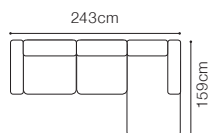

2L-1D70(8)R