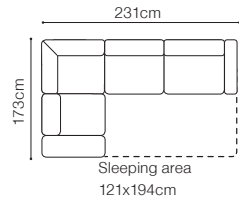

OTM(4)SL-2.5QFR