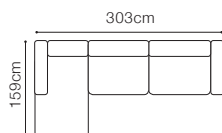

1D90(8)L-3R