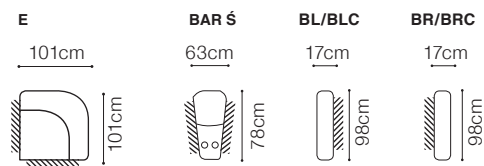

Tivoli - basic system elements

The height of the seat:
The depth of the seat:
The height of the furniture:

47 cm
57 cm
108 cm (folded)
87 cm (unfolded)

EXAMPLES OF CONFIGURATION