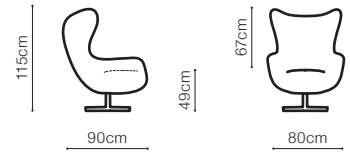

DIMENSIONS

The depth of the seat: **55 cm**