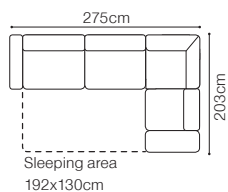

DIMENSIONS

2.5QFL-OTMSR