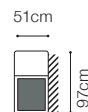

Luciano - basic system elements