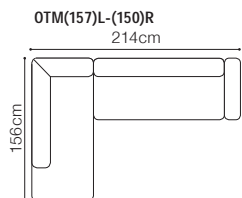

EXAMPLES OF
CONFIGURATION

Cortado