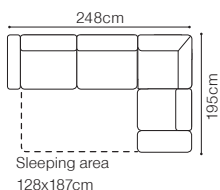

DIMENSIONS
2L/2R
2SL/2SR

2.5L/2.5R

2.5QFL/2.5QFR

OTM(4)L/OTM(4)R
OTM(4)SL/OTM(4)SR

EN(2)

- The height of the seat: **45 cm**
- The depth of the seat: **57 cm**
- The height of the furniture: **82 cm** (with the headrest folded)
- 97 cm** (with the headrest unfolded)
- The height of the legs: **4,5 cm**

FUNCTIONS

Optional headrest

Bedding container

Sleeping function DELFIN

Cavallo

Find out how to unfold
the sleeping function
A - Delfin

2.5QFL-OTM(4)SR+1xZAG
fabric Bark 9018

DIMENSIONS
2.5QFL-OTM(4)SR**OTM(4)SL-2.5QFR****ZAG**

The height of the seat:

44 cm

The depth of the seat:

58 cm

The height of the furniture:

82 cm (without headrest)**96 cm** (with optional headrest)

The height of the legs:

2,8 cm**2.5QFL-1D(5)SR****1D(5)SL-2.5QFR****2.5QFL-EN(2)-2.5R****2.5L-EN(2)-2.5QFR**