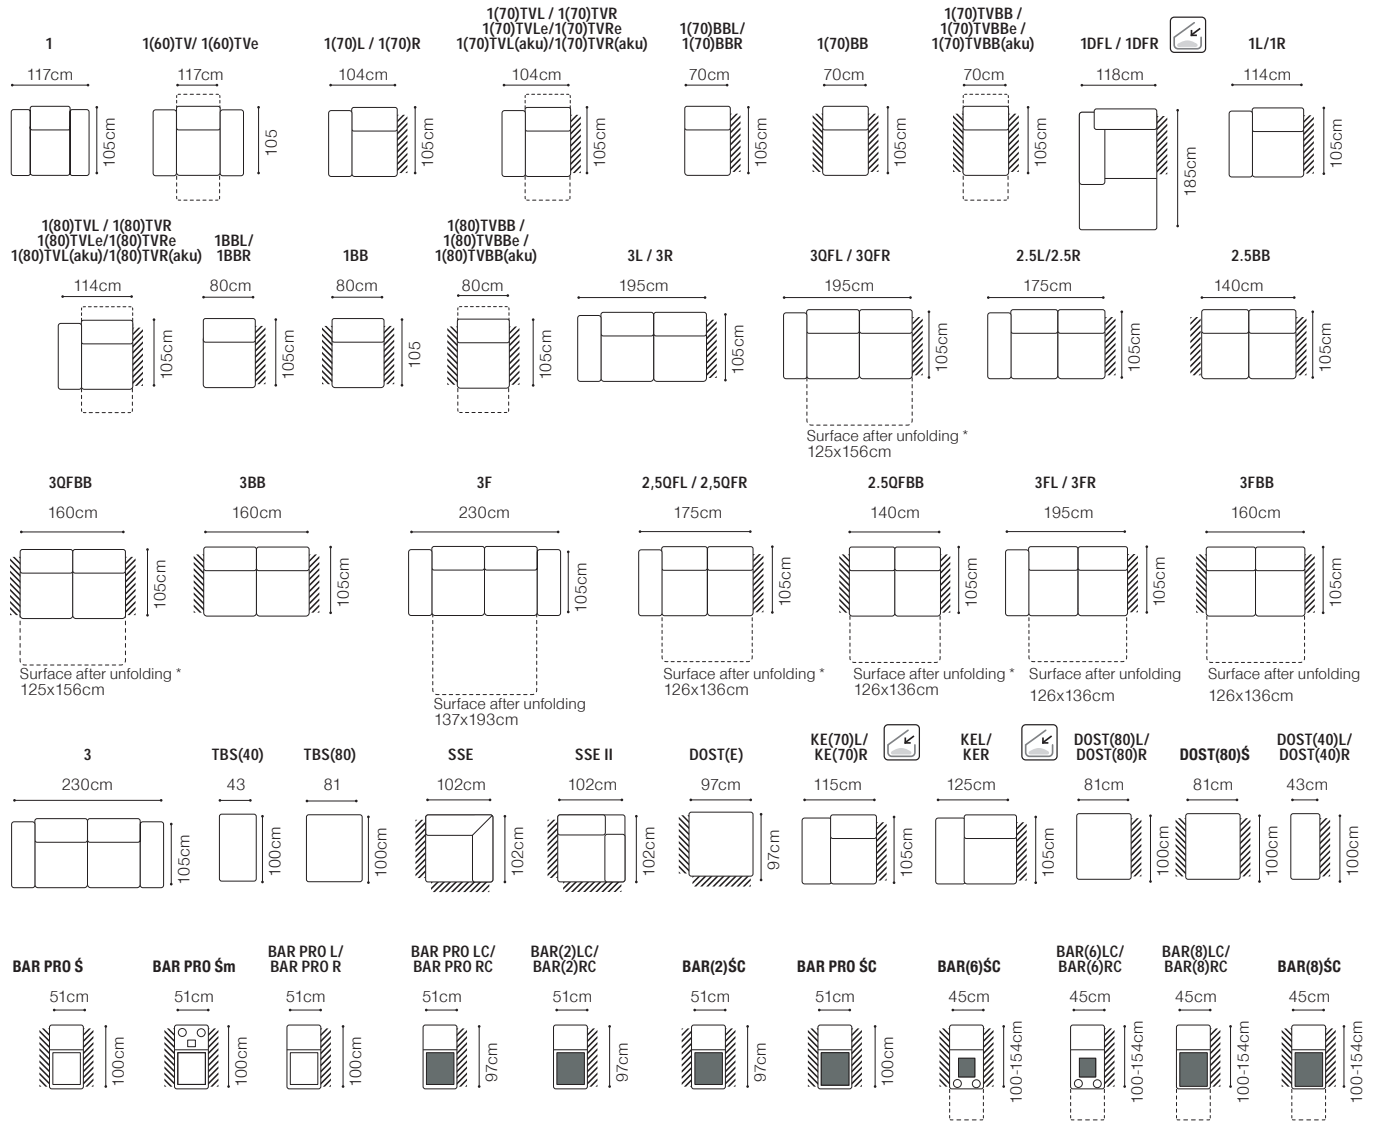

2.5FL-EN(2)-1(70)TVBB(aku)-BAR(5)ŚC-1(70)TVR(aku)ZAG+ZAG
leather G-910

Sevilla - basic system elements

* additional information - page 213

The height of the seat: **47 cm**
 The depth of the seat: **60 cm**
 The height of the furniture: **79 cm** (without the headrest), **98 cm** (with the headrest)
 The height of the legs: **5 cm**

* additional information - page 213

** a body available with its side in two widths:

standard side: 33 cm

narrow side: 26 cm

In the catalogue dimensions are given with standard width 33cm.

2.5FL-EN(2)-1(70)TVBB(aku)-1D(5)SR
leather G-658

www.DesignYourSofa.online

1DFL-3QFBB-SSE-1BB-DOS(80)Š-1BBR
fabric Mystic 11

Plaza - basic system elements

- The height of the seat: **44 cm**
- The depth of the seat: **55 cm**
- The height of the furniture: **76 cm** (with the headrest folded)
98 cm (with the headrest unfolded)
- The height of the legs: **3 cm**