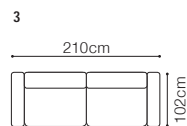

DIMENSIONS

1TV/
1TVb/
1TVblok

Surface after
unfolding
138x185cm