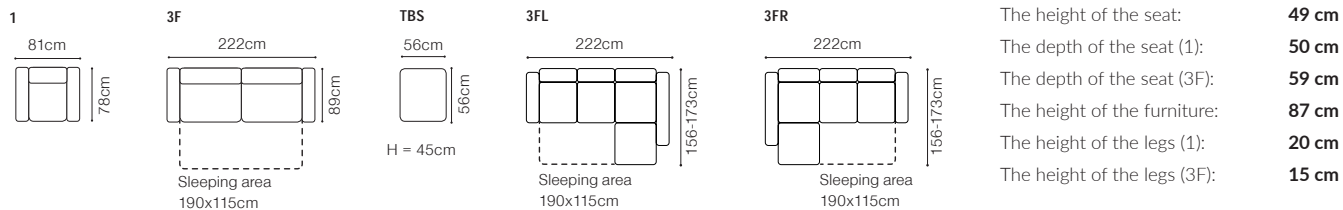

DIMENSIONS