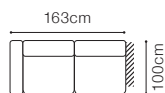

DIMENSIONS
2L/2R
2SL/2SR

2.5L/2.5R

2.5QFL/2.5QFR

OTM(4)L/OTM(4)R
OTM(4)SL/OTM(4)SR

EN(2)

- The height of the seat: **45 cm**
- The depth of the seat: **57 cm**
- The height of the furniture: **82 cm** (with the headrest folded)
- 97 cm** (with the headrest unfolded)
- The height of the legs: **4,5 cm**