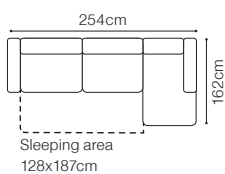

DIMENSIONS
2L/2R
2SL/2SR

2.5L/2.5R

2.5QFL/2.5QFR

OTM(4)L/OTM(4)R
OTM(4)SL/OTM(4)SR

EN(2)

- The height of the seat: **45 cm**
- The depth of the seat: **57 cm**
- The height of the furniture: **82 cm** (with the headrest folded)
- 97 cm** (with the headrest unfolded)
- The height of the legs: **4,5 cm**

The height of the seat:

44 cm

The depth of the seat:

58 cm

The height of the furniture:

82 cm (without headrest)**96 cm** (with optional headrest)

The height of the legs:

2,8 cm**2.5QFL-1D(5)SR****1D(5)SL-2.5QFR****2.5QFL-EN(2)-2.5R****2.5L-EN(2)-2.5QFR**