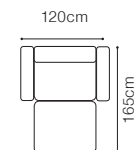

44 cm

The depth of the seat:

55 cm

The height of the furniture:

89 cm (without headrest)

107 cm (with optional headrest)

The height of the legs:

10 cm

- The height of the seat: **47 cm**
 The depth of the seat: **53 cm**
 The height of the furniture: **89 cm** (without headrest)
104 cm (with optional headrest)
 The height of the legs: **8 cm**

**BASIC COLLECTION
ELEMENTS**

2.5L-1D(1)R
fabric River 08

The height of the seat:	47 cm
The depth of the seat:	53 cm
The height of the furniture:	101 cm
The height of the legs:	18 cm

1.5D
fabric Fonteta 4

DIMENSIONS

1.5D

1D(1)L-2.5R

2.5L-1D(1)R