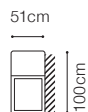

Luciano - basic system elements