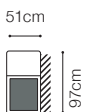

Luciano - basic system elements