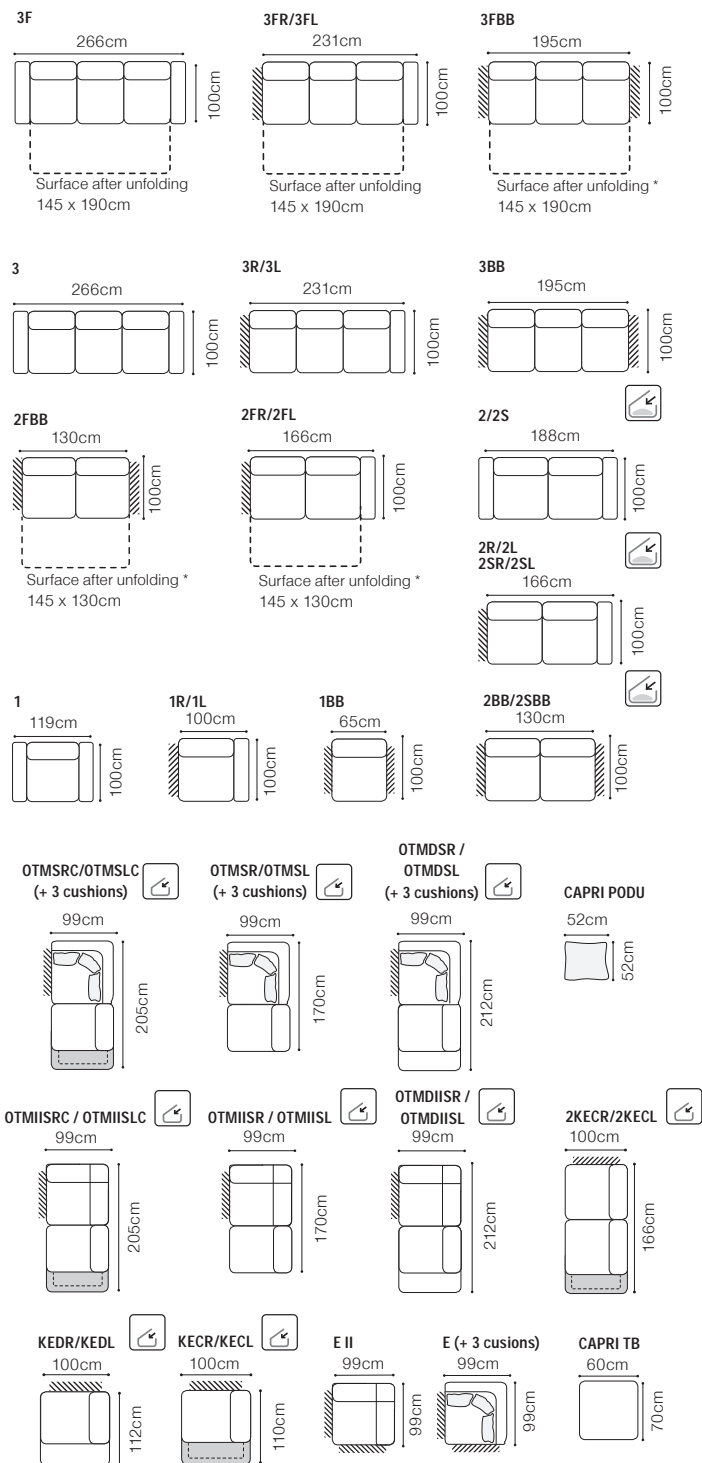

The height of the seat: **47 cm**
 The depth of the seat: **53 cm**
 The height of the furniture: **81 cm** (with the headrest folded)
105 cm (with the headrest unfolded)
 The height of the legs: **5 cm**

* additional information - page 213

** a body available with its side in two widths:

standard side: 33 cm

narrow side: 26 cm

In the catalogue dimensions are given with standard width 33cm.

2.5FL-EN(2)-1(70)TVBB(aku)-1D(5)SR
leather G-658

Side with armrest

With a lower wooden shelf

Movable headrests

EXAMPLES OF CONFIGURATION

2S, leather G-613

2SL-OTMDIISRC, leather G-613

OTMIISLC-3FBB-E-2SR
leather G-613, cushions fabric Tuoni 201

The height of the seat: **40 cm**

The depth of the seat: **57 cm**

Capri - basic system elements

The height of the furniture:

84 cm (with the headrest folded)

97 cm (with the headrest unfolded)

The height of the legs:

4,5 cm

* additional information - page 213