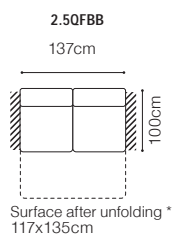

52 cm

The height of the furniture:

91 cm (without headrest)

101 cm (with optional headrest)

The height of the legs:

4,5 cm

** a body available with its side in two widths:

standard side: 23 cm

The height of the seat:

46 cm

The depth of the seat:

56 cm

The height of the legs:

4,5 cm

Etiuda - basic system elements

NEW

Liquor cabinet with a cubbyhole

EXAMPLES OF CONFIGURATION

2.5QFL-EN(2)-1(70)TVBBe-BAR(7)Š-KE70(2)SR, leather G-655

Nevia - basic system elements

2.5QFL-EN(2)L-1(70)TVBBe-BAR(7)Š-KE70(2)SR
leather G-655

The height of the seat: **47 cm**
The depth of the seat: **51 cm**
The height of the furniture: **103 cm**
The height of the legs: **4,5 cm**

DIMENSIONS

3 / 3c*

2 / 2c*

TB / TBc*

H = 41 cm

The height of the seat: **41 cm**The depth of the seat: **61 cm**The height of the furniture: **94 cm**The height of the legs: **25 cm**

* available with wooden frame