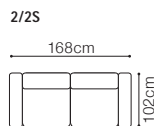

DIMENSIONS

1TV/
1TVb/
1TVblok

Surface after
unfolding
138x185cm