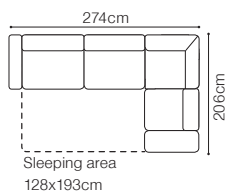

DIMENSIONS

2.5QFL-OTMSR