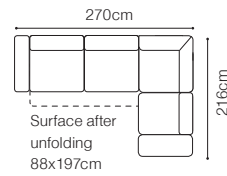

DIMENSIONS

2.5VLe-OTM(4)R