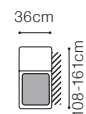

BAR(9)LC /
BAR(9)RC