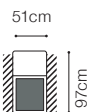

Luciano - basic system elements