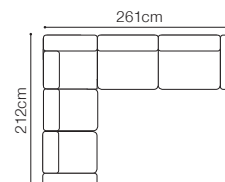

2L-EN(4)-3R