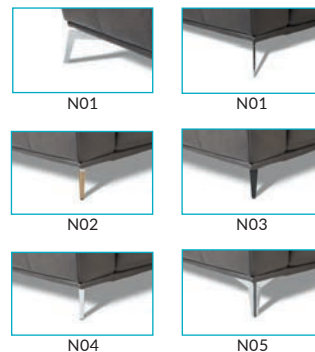

2.5VLe-OTM(4)R+ZAG, leather G-870

Selection of leg type

Mezzana

2.5VLe-OTM(4)R
leather G-880

Mezzana - basic system elements

EXAMPLES OF CONFIGURATION

Selection of leg type

FUNCTIONS