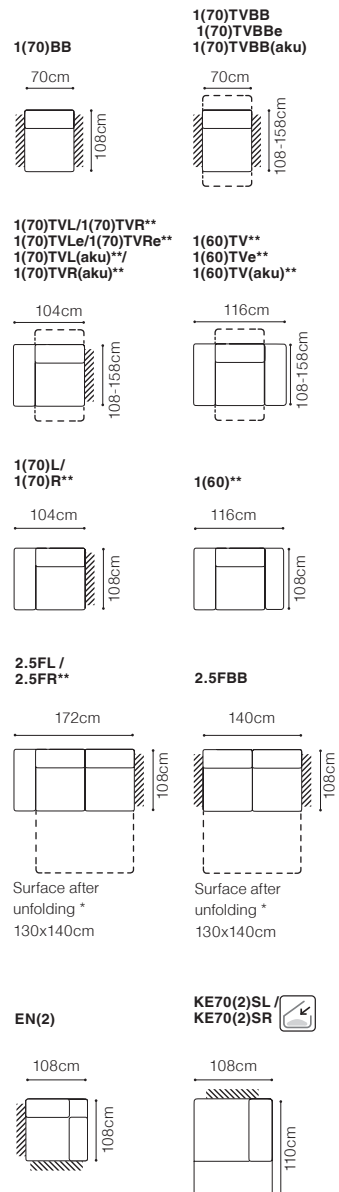

Domo - basic system elements

TB

BAR(9)ŠC

BAR(9)LC /
BAR(9)RC

DOST(70)SL /
DOST(70)SR

DOST(70)ŠS

1D(5)SL /
1D(5)SR