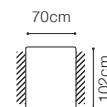

DOST(70)ŠS