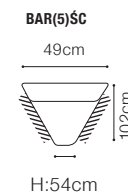

2.5FL-EN(2)-1(70)TVBB(aku)-BAR(5)ŚC-1(70)TVR(aku)ZAG+ZAG
leather G-910

Sevilla - basic system elements

* additional information - page 213

The height of the seat: **47 cm**
 The depth of the seat: **60 cm**
 The height of the furniture: **79 cm** (without the headrest), **98 cm** (with the headrest)
 The height of the legs: **5 cm**

* additional information - page 213

** a body available with its side in two widths:

standard side: 33 cm

narrow side: 26 cm

In the catalogue dimensions are given with standard width 33cm.

2.5FL-EN(2)-1(70)TVBB(aku)-1D(5)SR
leather G-658