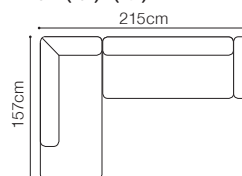

OTM(157)L-(147)R

SET: OTM(179)L-(197)R, TB(100)
leather G-627