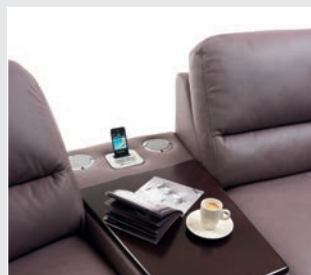

Liquor cabinet with an audio panel