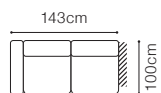

DIMENSIONS
2L/2R
2SL/2SR

2.5L/2.5R

2.5QFL/2.5QFR

OTM(4)L/OTM(4)R
OTM(4)SL/OTM(4)SR

EN(2)

- The height of the seat: **45 cm**
- The depth of the seat: **57 cm**
- The height of the furniture: **82 cm** (with the headrest folded)
- 97 cm** (with the headrest unfolded)
- The height of the legs: **4,5 cm**