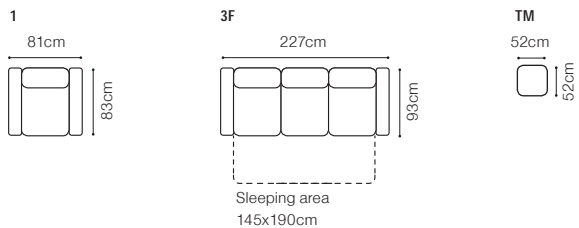

DIMENSIONS

The height of the seat (1):	49 cm
The height of the seat (3F):	47 cm
The depth of the seat (1):	51 cm
The depth of the seat (3F):	59 cm
The height of the furniture (1):	100 cm
The height of the furniture (3F):	95 cm
The height of the legs (1):	17 cm
The height of the legs (3F):	15 cm

DIMENSIONS

The height of the seat:	42 cm
The depth of the seat (1):	47 cm
The depth of the seat (3F):	52 cm
The height of the furniture (1):	87 cm
The height of the furniture (3F):	91 cm
The height of the legs:	3 cm

DIMENSIONS

The height of the seat:	43 cm
The depth of the seat (3F):	61 cm
The depth of the seat (FIN):	49 cm
The height of the furniture (1):	108 cm
The height of the furniture (3F):	108 cm
The height of the legs:	6 cm