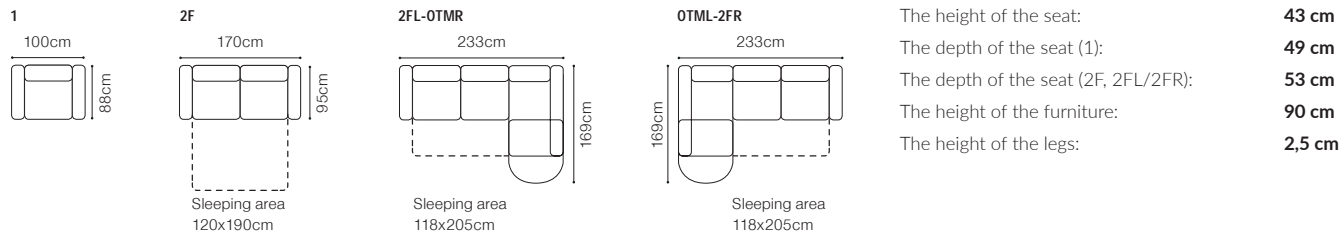

DIMENSIONS

**BASIC COLLECTION
ELEMENTS**