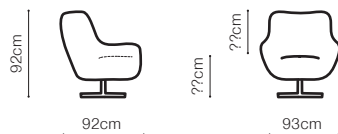

leather G-639, leg trumpet

wooden

plate

DIMENSIONS

The depth of the seat: **58 cm**

Solo

leather G-105 , leg trumpet

wooden