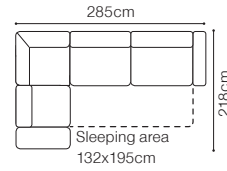

DIMENSIONS

3 / 3c*

2 / 2c*

TB / TBc*

H = 41 cm

The height of the seat: **41 cm**The depth of the seat: **61 cm**The height of the furniture: **94 cm**The height of the legs: **25 cm**

* available with wooden frame

46 cm

The depth of the seat:

57 cm

The height of the furniture:

71 cm (with the headrest folded)**94 cm** (with the headrest unfolded)

The height of the legs:

12 cm**2.5QFL-1D(2)SR****1D(2)SL-2.5QFR****1D(2)SL-2.5QFBB-OTM(4)SR****OTM(4)SL-2.5QFBB-1D(2)SR**

DIMENSIONS

2.5QFL-1D(5)SR

1D(5)SL-2.5QFR

2.5QFL-OTM(4)SR

OTM(4)SL-2.5QFR

TB

1D(5)SL-2.5QFBB-OTMS(4)SR

OTM(4)SL-2.5QFBB-1D(5)SR

The height of the seat:

46 cm

The depth of the seat:

57 cm

The height of the furniture:

72 cm (with the headrest folded)**94 cm** (with the headrest unfolded)

The height of the legs:

12 cm