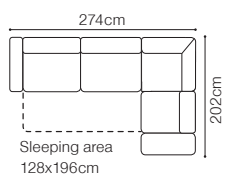

DIMENSIONS

The height of the seat:	49 cm
The depth of the seat (1):	50 cm
The depth of the seat (3F):	59 cm
The height of the furniture:	87 cm
The height of the legs:	15 cm

**BASIC COLLECTION
ELEMENTS**

Find out how to unfold
the sleeping function
A - Delfin

OTM(4)SL-2.5QFR
leather G-220

DIMENSIONS
2.5QFL-OTM(4)SR**OTM(4)SL-2.5QFR**

The height of the seat:	44 cm
The depth of the seat:	58 cm
The height of the furniture:	78 cm (with the headrest folded)
	95 cm (with the headrest unfolded)
The height of the legs:	10 cm