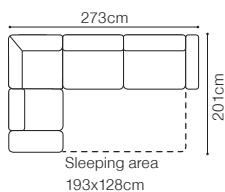

OTM(4)SL-2.5QFR

The height of the seat:	45 cm
The depth of the seat:	56 cm
The height of the furniture:	82 cm (with the headrest folded)
	98 cm (with the headrest unfolded)
The height of the legs:	8 cm

**BASIC COLLECTION
ELEMENTS**