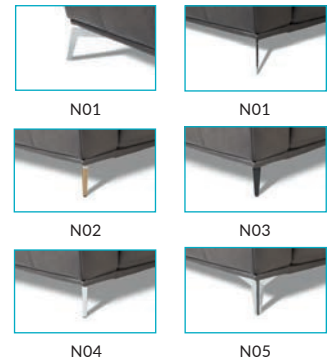

Selection of leg type