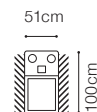

Luciano - basic system elements

BAR PRO Sm