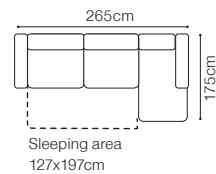

2.5QFL-1D(9)SR