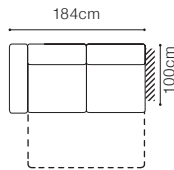

* additional information - page 213

** a body available with its side in two widths:

standard side: 33 cm

narrow side: 26 cm

In the catalogue dimensions are given with standard width 33cm.

2.5FL-EN(2)-1(70)TVBB(aku)-1D(5)SR
leather G-658

1(80)L-1(80)BB-EN(2)-3QFBB-1D(5)R
fabric Naomi 29

Karato - basic system elements

1D(5)L/1D(5)R**
1D(5)SL/1D(5)SR**

EN(2)

1(80)BB**

1(80)L**

3QFBB

Surface after
unfolding *
145x162cm

3QFL / 3QFR

Surface after
unfolding *
145x162cm

STOLIK

H = 26cm

PODU

The height of the seat: **46 cm**
The depth of the seat: **60 cm**
The height of the furniture: **86 cm**
The height of the legs: **5 cm**

52 cm

The height of the furniture:

91 cm (without headrest)

101 cm (with optional headrest)

The height of the legs:

4,5 cm

** a body available with its side in two widths:

standard side: 23 cm