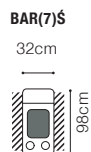

Liquor cabinet with a cubbyhole

EXAMPLES OF CONFIGURATION

2.5QFL-EN(2)-1(70)TVBBe-BAR(7)Š-KE70(2)SR, leather G-655

Nevia - basic system elements

2.5QFL-EN(2)L-1(70)TVBBe-BAR(7)Š-KE70(2)SR
leather G-655

The height of the seat: **47 cm**
The depth of the seat: **51 cm**
The height of the furniture: **103 cm**
The height of the legs: **4,5 cm**