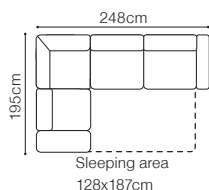

DIMENSIONS
2L/2R
2SL/2SR

2.5L/2.5R

2.5QFL/2.5QFR

OTM(4)L/OTM(4)R
OTM(4)SL/OTM(4)SR

EN(2)

- The height of the seat: **45 cm**
- The depth of the seat: **57 cm**
- The height of the furniture: **82 cm** (with the headrest folded)
- 97 cm** (with the headrest unfolded)
- The height of the legs: **4,5 cm**

FUNCTIONS

Optional headrest

Bedding container

Sleeping function DELFIN

Cavallo

Find out how to unfold
the sleeping function
A - Delfin

2.5QFL-OTM(4)SR+1xZAG
fabric Bark 9018

DIMENSIONS
2.5QFL-OTM(4)SR**OTM(4)SL-2.5QFR****ZAG**

The height of the seat:

44 cm

The depth of the seat:

58 cm

The height of the furniture:

82 cm (without headrest)**96 cm** (with optional headrest)

The height of the legs:

2,8 cm**2.5QFL-1D(5)SR****1D(5)SL-2.5QFR****2.5QFL-EN(2)-2.5R****2.5L-EN(2)-2.5QFR**