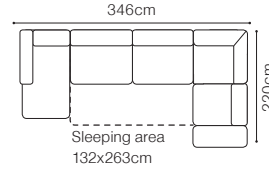

DIMENSIONS

3 / 3c*

2 / 2c*

TB / TBc*

H = 41 cm

The height of the seat: **41 cm**The depth of the seat: **61 cm**The height of the furniture: **94 cm**The height of the legs: **25 cm**

* available with wooden frame

Bedding container

Sleeping function DELFIN

Camelia

Find out how to unfold
the sleeping function
A - Delfin

2.5QFL-OTM(4)SR
leather G-661

DIMENSIONS
2.5QFL-OTM(4)SR**OTM(4)SL-2.5QFR****TB**

The height of the seat:

46 cm

The depth of the seat:

57 cm

The height of the furniture:

71 cm (with the headrest folded)**94 cm** (with the headrest unfolded)

The height of the legs:

12 cm**2.5QFL-1D(2)SR****1D(2)SL-2.5QFR****1D(2)SL-2.5QFBB-OTM(4)SR****OTM(4)SL-2.5QFBB-1D(2)SR**

The height of the seat:

46 cm

The depth of the seat:

57 cm

The height of the furniture:

72 cm (with the headrest folded)**94 cm** (with the headrest unfolded)

The height of the legs:

12 cm