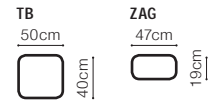

DIMENSIONS