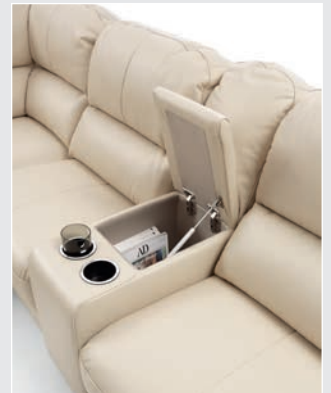

Liquor cabinet with a cubbyhole