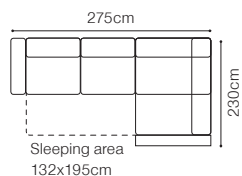

52 cm

The height of the furniture:

91 cm (without headrest)

101 cm (with optional headrest)

The height of the legs:

4,5 cm

** a body available with its side in two widths:

standard side: 23 cm

Veneto

2.5FL-1D(1)R
leather-G-180

DIMENSIONS

2.5FL-1D(1)R

Sleeping area
150x225cm

1D(1)L-2.5FR

Sleeping area
150x225cm

The height of the seat:	46 cm
The depth of the seat:	65 cm
The height of the furniture:	85 cm
The height of the legs:	12 cm

2.5QFL-OTM(10)SR

OTM(10)SL-2.5QFR

TB

The height of the seat:

45 cm

The depth of the seat:

58 cm

The height of the furniture:

46 cm

The depth of the seat:

57 cm

The height of the furniture:

71 cm (with the headrest folded)**94 cm** (with the headrest unfolded)

The height of the legs:

12 cm**2.5QFL-1D(2)SR****1D(2)SL-2.5QFR****1D(2)SL-2.5QFBB-OTM(4)SR****OTM(4)SL-2.5QFBB-1D(2)SR**