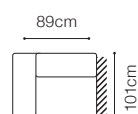

2.5FL-EN(2)-1(70)TVBB(aku)-BAR(5)ŚC-1(70)TVR(aku)ZAG+ZAG
leather G-910

Sevilla - basic system elements

* additional information - page 213

The height of the seat: **47 cm**
 The depth of the seat: **60 cm**
 The height of the furniture: **79 cm** (without the headrest), **98 cm** (with the headrest)
 The height of the legs: **5 cm**

* additional information - page 213

** a body available with its side in two widths:

standard side: 33 cm

narrow side: 26 cm

In the catalogue dimensions are given with standard width 33cm.

2.5FL-EN(2)-1(70)TVBB(aku)-1D(5)SR
leather G-658