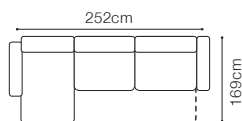

Sleeping area
211x130cm

PODNE

The height of the seat: **48 cm**
The depth of the seat: **58 cm**
The height of the furniture: **103 cm**
The height of the legs: **5 cm**