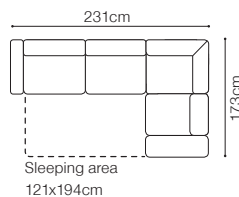

2.5QFL-OTM(4)SR