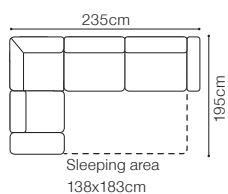

DIMENSIONS
2L/2R
2SL/2SR

2.5L/2.5R

2.5QFL/2.5QFR

OTM(4)L/OTM(4)R
OTM(4)SL/OTM(4)SR

EN(2)

- The height of the seat: **45 cm**
- The depth of the seat: **57 cm**
- The height of the furniture: **82 cm** (with the headrest folded)
- 97 cm** (with the headrest unfolded)
- The height of the legs: **4,5 cm**

The height of the seat:

44 cm

The depth of the seat:

58 cm

The height of the furniture:

82 cm (without headrest)**96 cm** (with optional headrest)

The height of the legs:

2,8 cm**2.5QFL-1D(5)SR****1D(5)SL-2.5QFR****2.5QFL-EN(2)-2.5R****2.5L-EN(2)-2.5QFR**

2.5FL-OTM(4)SR+1xZAG
fabric Aston 16

DIMENSIONS
2.5FL-OTM(4)SR**OTM(4)SL-2.5FR****ZAG**

The height of the seat:

48 cm

The depth of the seat:

55 cm

The height of the furniture:

88 cm (without headrest)**106 cm** (with optional headrest)

DIMENSIONS

The height of the seat (1):	49 cm
The height of the seat (3F):	47 cm
The depth of the seat (1):	51 cm
The depth of the seat (3F):	59 cm
The height of the furniture (1):	100 cm
The height of the furniture (3F):	95 cm
The height of the legs (1):	17 cm
The height of the legs (3F):	15 cm