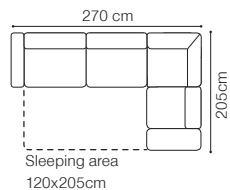

DIMENSIONS

TB	1	2	2.5	The height of the seat:	44 cm
68cm	110cm	165cm	196cm	The depth of the seat:	57 cm
58cm	100cm	100cm	100cm	The height of the furniture:	90 cm
				The height of the legs:	4,5 cm

2.5QFL- OTM(4)SR