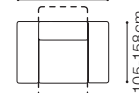

1(70)TV
1(70)Tve
1(70)TV(aku)

112cm