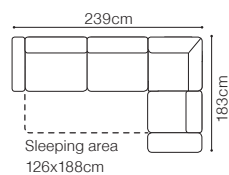

2.5QFL-OTM(4)SR