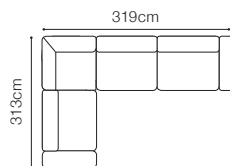

52 cm

The height of the furniture:

91 cm (without headrest)

101 cm (with optional headrest)

The height of the legs:

4,5 cm

** a body available with its side in two widths:

standard side: 23 cm

DIMENSIONS

3 / 3c*

2 / 2c*

TB / TBc*

H = 41 cm

The height of the seat: **41 cm**The depth of the seat: **61 cm**The height of the furniture: **94 cm**The height of the legs: **25 cm**

* available with wooden frame

3L-OTM(4)R
leather G-810

DIMENSIONS

3L-OTM(4)R

OTM(4)L-3R

The height of the seat:	43 cm
The depth of the seat:	55 cm
The height of the furniture:	80 cm (with the headrest folded)
	99 cm (with the headrest unfolded)
The height of the legs:	25 cm