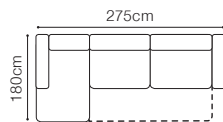

Veneto

2.5FL-1D(1)R
leather-G-180

DIMENSIONS

2.5FL-1D(1)R

Sleeping area
150x225cm

1D(1)L-2.5FR

Sleeping area
150x225cm

The height of the seat:	46 cm
The depth of the seat:	65 cm
The height of the furniture:	85 cm
The height of the legs:	12 cm