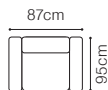

44 cm

The depth of the seat:

55 cm

The height of the furniture:

89 cm (without headrest)

107 cm (with optional headrest)

The height of the legs:

10 cm

1, fabric Bellagio 242

2L-EN(4)-3R, fabric Endo 7708

2, fabric Bellagio 242

2L-EN(1)-3R, fabric Endo 7708

3, fabric Bellagio 242

Kelso

1, 3 and 2
fabric River 11

DIMENSIONS
1.5D**1****2****3**The height of the seat: **47 cm**The depth of the seat: **53 cm**The height of the furniture: **101 cm**The height of the legs: **18 cm**
BASIC COLLECTION
ELEMENTS