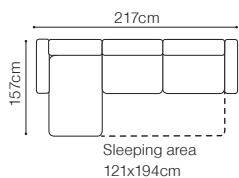

1D(1)SL-2.5QFR