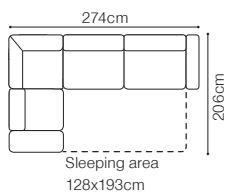

DIMENSIONS

The height of the seat:	49 cm
The depth of the seat (1):	50 cm
The depth of the seat (3F):	59 cm
The height of the furniture:	87 cm
The height of the legs:	15 cm

**BASIC COLLECTION
ELEMENTS**

Find out how to unfold
the sleeping function
A - Delfin

OTM(4)SL-2.5QFR
leather G-220

DIMENSIONS
2.5QFL-OTM(4)SR**OTM(4)SL-2.5QFR**

The height of the seat:	44 cm
The depth of the seat:	58 cm
The height of the furniture:	78 cm (with the headrest folded)
	95 cm (with the headrest unfolded)
The height of the legs:	10 cm

DIMENSIONS
2L/2R
2SL/2SR

2.5L/2.5R

2.5QFL/2.5QFR

OTM(4)L/OTM(4)R
OTM(4)SL/OTM(4)SR

EN(2)

- The height of the seat: **45 cm**
- The depth of the seat: **57 cm**
- The height of the furniture: **82 cm** (with the headrest folded)
- 97 cm** (with the headrest unfolded)
- The height of the legs: **4,5 cm**

Find out how to unfold
the sleeping function
A - Delfin

2.5QFL-OTMSR
fabric Bella 03

DIMENSIONS
2.5QFL-OTMSR**OTMSL-2.5QFR****MTD**

- The height of the seat: **45 cm**
 The depth of the seat: **56 cm**
 The height of the furniture: **81 cm** (with the headrest folded)
95 cm (with the headrest unfolded)
 The height of the legs: **4,5 cm**