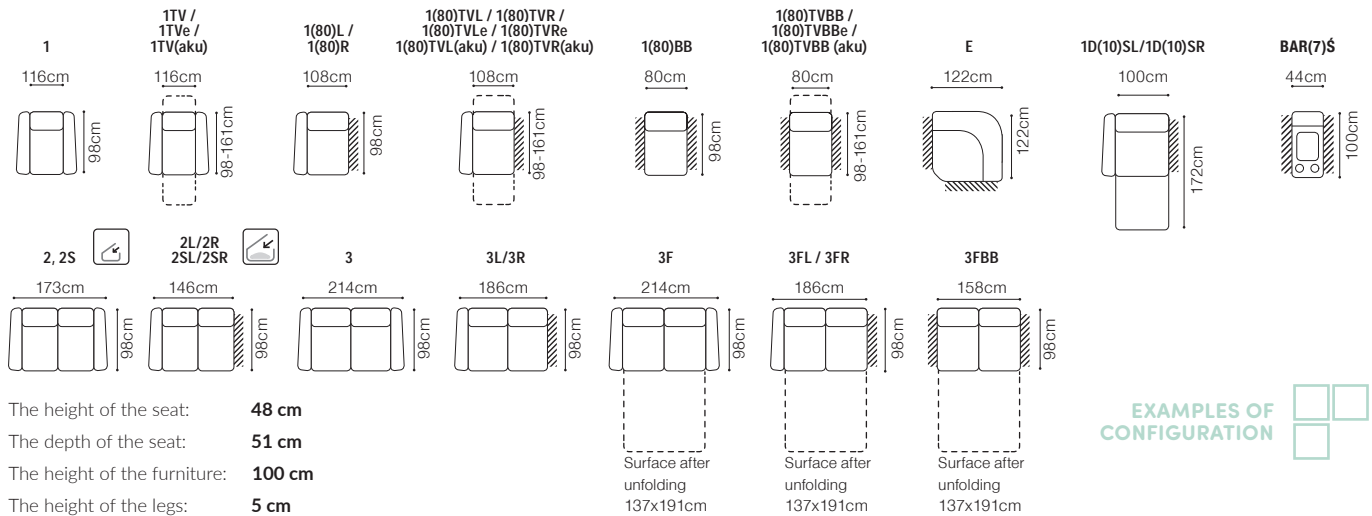

Toledo - basic system elements