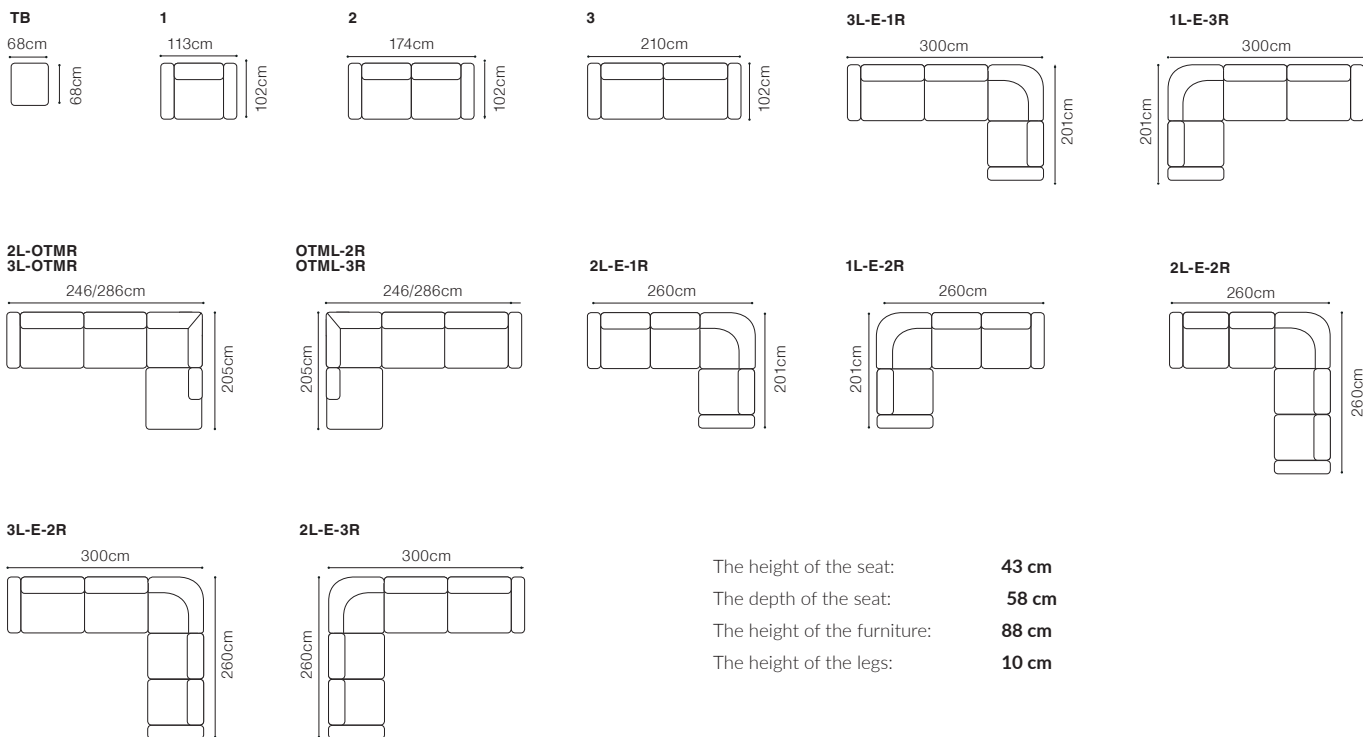

DIMENSIONS

**BASIC COLLECTION
ELEMENTS**