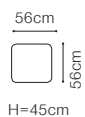

DIMENSIONS

3FL

3FR

TBS

PODNE

The height of the seat:	49 cm
The depth of the seat:	59 cm
The height of the furniture:	87 cm
The height of the legs:	15 cm

**BASIC COLLECTION
ELEMENTS**

FUNCTIONS