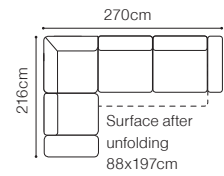

OTM(4)L-2.5VRe