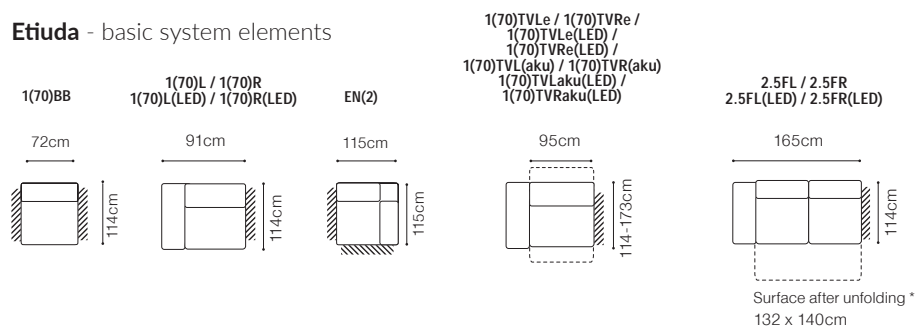

FUNCTIONS

Movable headrests

Relaxation function

EXAMPLES OF CONFIGURATION

1(70)TVLe(LED)-1(70)BB-EN(2)-2.5FR(LED),
leather G-661

The height of the furniture:

83 cm (with the headrest folded)

104 cm (with the headrest unfolded)

The height of the seat:

46 cm

The depth of the seat:

56 cm

The height of the legs:

4,5 cm

Etiuda - basic system elements

NEW