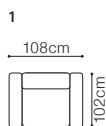

DIMENSIONS

1TV/
1TVb/
1TVblok

Surface after
unfolding
138x185cm