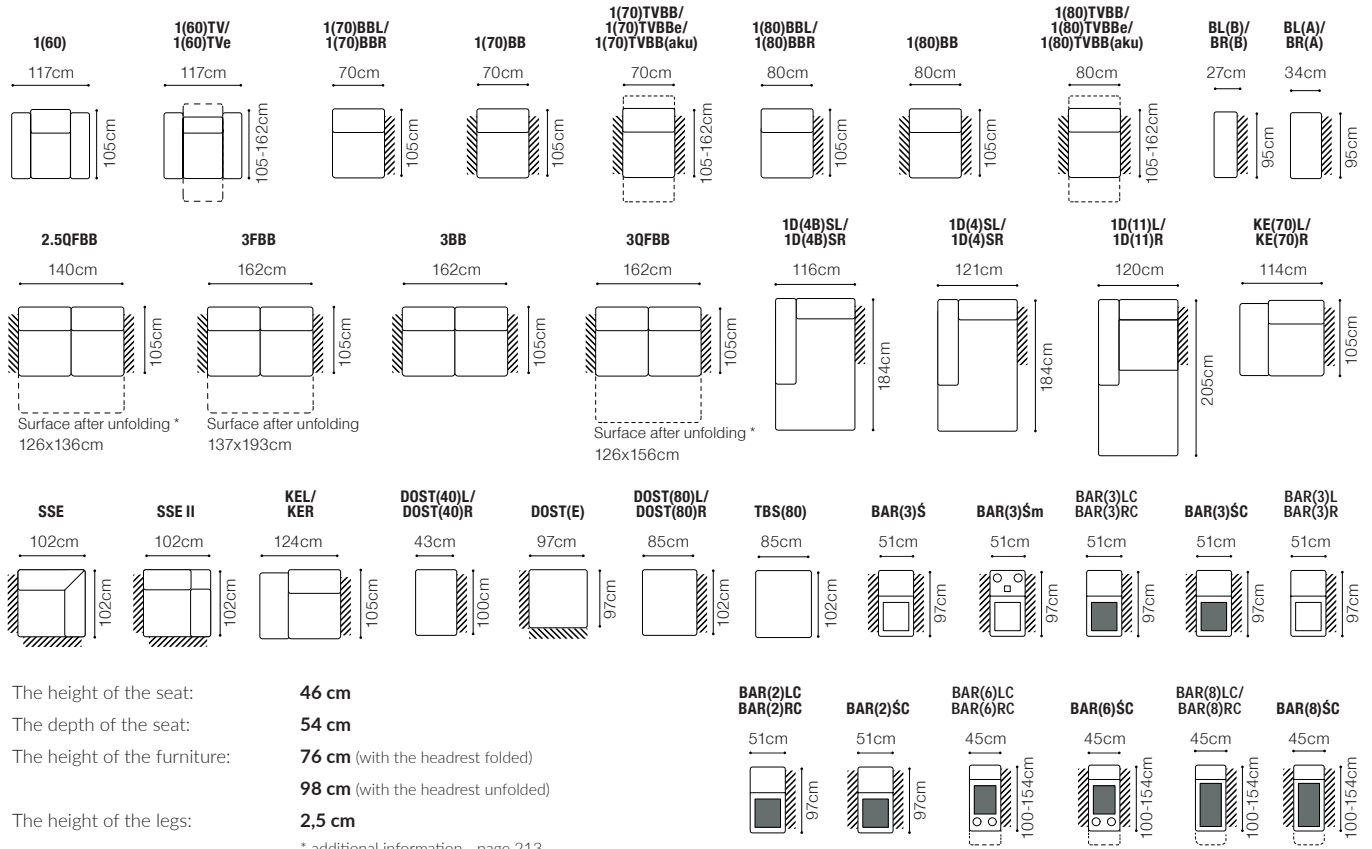

Girro - basic system elements

FUNCTIONS