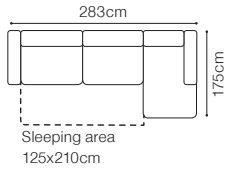

DIMENSIONS

2.5QFL-1D(5)SR