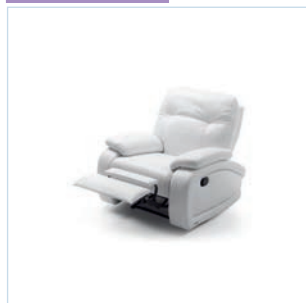

The height of the seat: **48 cm**
 The depth of the seat: **54 cm**
 The height of the furniture: **98 cm**
 The height of the legs: **7 cm**

FUNCTIONS

Relaxation function

Sleeping function BELGIAN

1TV and 3F
leather G-613