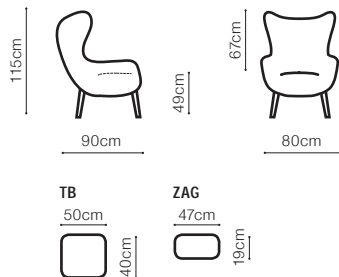

DIMENSIONS

The height of the seat (1):	49 cm
The height of the seat (3F):	47 cm
The depth of the seat (1):	51 cm
The depth of the seat (3F):	59 cm
The height of the furniture (1):	100 cm
The height of the furniture (3F):	95 cm
The height of the legs (1):	17 cm
The height of the legs (3F):	15 cm

DIMENSIONS

The height of the seat:	42 cm
The depth of the seat (1):	47 cm
The depth of the seat (3F):	52 cm
The height of the furniture (1):	87 cm
The height of the furniture (3F):	91 cm
The height of the legs:	3 cm

DIMENSIONS

The height of the seat:	43 cm
The depth of the seat (3F):	61 cm
The depth of the seat (FIN):	49 cm
The height of the furniture (1):	108 cm
The height of the furniture (3F):	108 cm
The height of the legs:	6 cm

plate

Zing

DIMENSIONS

The depth of the seat: **55 cm**

fabric Nordic 116, Nordic 120

DIMENSIONS

The depth of the seat: **55 cm**

Zing II