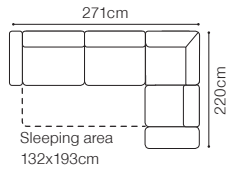

DIMENSIONS

3 / 3c*

2 / 2c*

TB / TBc*

H = 41 cm

The height of the seat: **41 cm**The depth of the seat: **61 cm**The height of the furniture: **94 cm**The height of the legs: **25 cm**

* available with wooden frame

73 cm (with the headrest folded)

93 cm (with the headrest unfolded)

The height of the legs:

12 cm

BASIC COLLECTION ELEMENTS

OTM(10)SL-2.5QFR, leather G-659

FUNCTIONS

Movable headrests

Bedding container

Sleeping function DELFIN

Camelia

Find out how to unfold
the sleeping function
A - Delfin

2.5QFL-OTM(4)SR
leather G-661

DIMENSIONS
2.5QFL-OTM(4)SR**OTM(4)SL-2.5QFR****TB**

The height of the seat:

46 cm

The depth of the seat:

57 cm

The height of the furniture:

71 cm (with the headrest folded)**94 cm** (with the headrest unfolded)

The height of the legs:

12 cm**2.5QFL-1D(2)SR****1D(2)SL-2.5QFR****1D(2)SL-2.5QFBB-OTM(4)SR****OTM(4)SL-2.5QFBB-1D(2)SR**