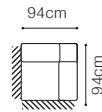

Karato - basic system elements

1D(5)L/1D(5)R**
1D(5)SL/1D(5)SR**

EN(2)