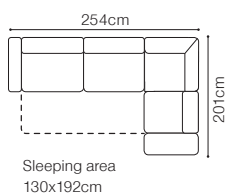

DIMENSIONS

The height of the seat:	49 cm
The depth of the seat (1):	50 cm
The depth of the seat (3F):	59 cm
The height of the furniture:	87 cm
The height of the legs:	15 cm

**BASIC COLLECTION
ELEMENTS**

3FL, fabric Endo 7708

FUNCTIONS

Sleeping function C.S.T

Tula

Find out how to unfold
the sleeping function
A - Delfin

2.5QFL-OTM(4)SR
leather G-190

DIMENSIONS
2.5QFL-OTM(4)SR**OTM(4)SL-2.5QFR**

The height of the seat:	45 cm
The depth of the seat:	56 cm
The height of the furniture:	82 cm (with the headrest folded)
	98 cm (with the headrest unfolded)
The height of the legs:	8 cm