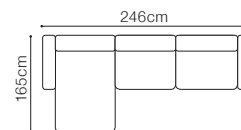

2.5L-1D(1)R
fabric River 08

The height of the seat:	47 cm
The depth of the seat:	53 cm
The height of the furniture:	101 cm
The height of the legs:	18 cm

1.5D
fabric Fonteta 4

DIMENSIONS

1.5D

1D(1)L-2.5R

2.5L-1D(1)R