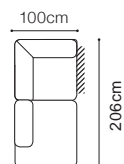

DIMENSIONS

The height of the seat:	49 cm
The depth of the seat (1):	50 cm
The depth of the seat (3F):	59 cm
The height of the furniture:	87 cm
The height of the legs:	15 cm

**BASIC COLLECTION
ELEMENTS**

DIMENSIONS
2L/2R
2SL/2SR

2.5L/2.5R

2.5QFL/2.5QFR

OTM(4)L/OTM(4)R
OTM(4)SL/OTM(4)SR

EN(2)

- The height of the seat: **45 cm**
- The depth of the seat: **57 cm**
- The height of the furniture: **82 cm** (with the headrest folded)
- 97 cm** (with the headrest unfolded)
- The height of the legs: **4,5 cm**