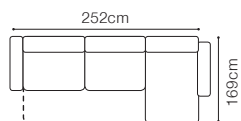

DIMENSIONS

2.5FL/R-1D(1)R/L

Sleeping area
211x130cm

1D(1)L/R-2.5FR/L