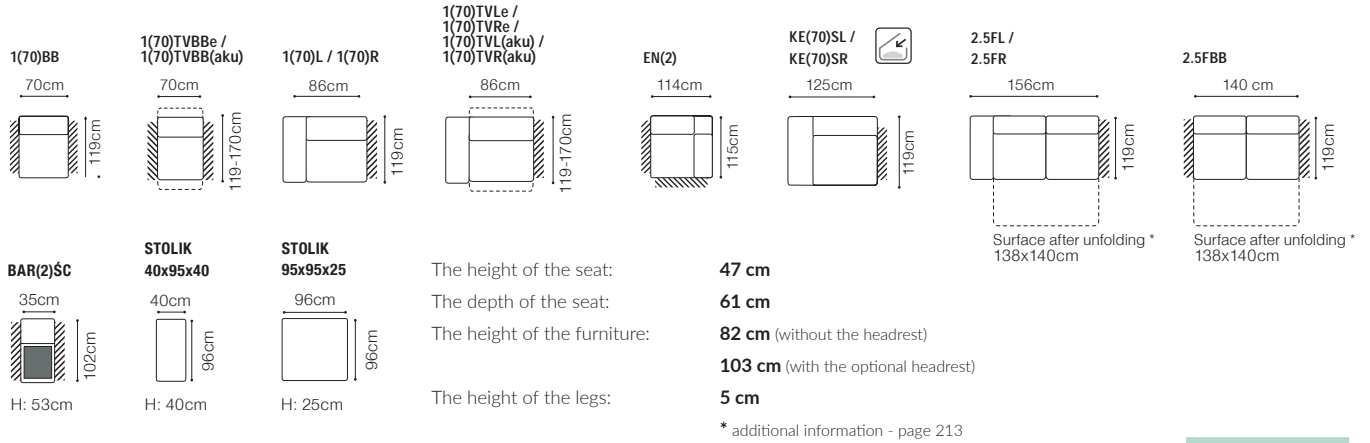

Calpe - basic system elements

EXAMPLES OF CONFIGURATION