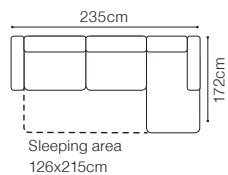

DIMENSIONS

2.5QFL-1D(2)SR