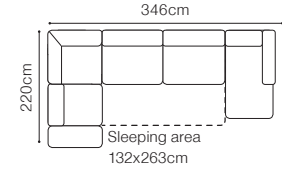

DIMENSIONS

3 / 3c*

2 / 2c*

TB / TBc*

H = 41 cm

The height of the seat: **41 cm**The depth of the seat: **61 cm**The height of the furniture: **94 cm**The height of the legs: **25 cm**

* available with wooden frame

73 cm (with the headrest folded)

93 cm (with the headrest unfolded)

The height of the legs:

12 cm

BASIC COLLECTION ELEMENTS

OTM(10)SL-2.5QFR, leather G-659

FUNCTIONS

Movable headrests

Bedding container

Sleeping function DELFIN

Camelia

Find out how to unfold
the sleeping function
A - Delfin

2.5QFL-OTM(4)SR
leather G-661

DIMENSIONS
2.5QFL-OTM(4)SR**OTM(4)SL-2.5QFR****TB**

The height of the seat:

46 cm

The depth of the seat:

57 cm

The height of the furniture:

71 cm (with the headrest folded)**94 cm** (with the headrest unfolded)

The height of the legs:

12 cm**2.5QFL-1D(2)SR****1D(2)SL-2.5QFR****1D(2)SL-2.5QFBB-OTM(4)SR****OTM(4)SL-2.5QFBB-1D(2)SR**