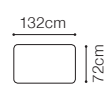

52 cm

The height of the furniture:

91 cm (without headrest)

101 cm (with optional headrest)

The height of the legs:

4,5 cm

** a body available with its side in two widths:

standard side: 23 cm

The height of the seat:

46 cm

The depth of the seat:

56 cm

The height of the legs:

4,5 cm

Etiuda - basic system elements

NEW

DIMENSIONS

3 / 3c*

2 / 2c*

TB / TBc*

H = 41 cm

The height of the seat: **41 cm**The depth of the seat: **61 cm**The height of the furniture: **94 cm**The height of the legs: **25 cm**

* available with wooden frame

3L-OTM(4)R
leather G-810

DIMENSIONS

3L-OTM(4)R

OTM(4)L-3R

The height of the seat:	43 cm
The depth of the seat:	55 cm
The height of the furniture:	80 cm (with the headrest folded)
	99 cm (with the headrest unfolded)
The height of the legs:	25 cm