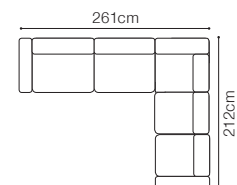

3L-EN(4)-2R