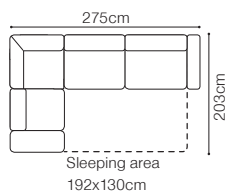

OTMSL-2.5QFR