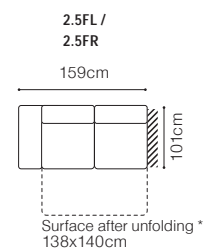

2.5FL-EN(2)-1(70)TVBB(aku)-BAR(5)ŚC-1(70)TVR(aku)ZAG+ZAG
leather G-910

Sevilla - basic system elements

* additional information - page 213

The height of the seat: **47 cm**
 The depth of the seat: **60 cm**
 The height of the furniture: **79 cm** (without the headrest), **98 cm** (with the headrest)
 The height of the legs: **5 cm**

The height of the seat:	49 cm
The depth of the seat:	78 cm
The height of the furniture:	83 cm
The height of the legs:	5 cm

* additional information - page 213

** freestanding element, upholstered on the both sides

The height of the seat: **47 cm**
 The depth of the seat: **53 cm**
 The height of the furniture: **81 cm** (with the headrest folded)
105 cm (with the headrest unfolded)
 The height of the legs: **5 cm**

* additional information - page 213

** a body available with its side in two widths:

standard side: 33 cm

narrow side: 26 cm

In the catalogue dimensions are given with standard width 33cm.

2.5FL-EN(2)-1(70)TVBB(aku)-1D(5)SR
leather G-658