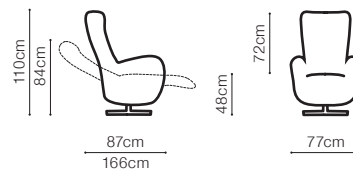

DIMENSIONS

The height of the seat:	42 cm
The depth of the seat (1):	47 cm
The depth of the seat (3F):	52 cm
The height of the furniture (1):	87 cm
The height of the furniture (3F):	91 cm
The height of the legs:	3 cm

DIMENSIONS

The height of the seat:	43 cm
The depth of the seat (3F):	61 cm
The depth of the seat (FIN):	49 cm
The height of the furniture (1):	108 cm
The height of the furniture (3F):	108 cm
The height of the legs:	6 cm

The height of the seat: **44 cm**
 The height of the furniture: **80 cm**

leather G-615

DIMENSIONS

The height of the seat:

42 cm

The height of the furniture:

88 cm (unfolded)

103 cm (folded)

Orio

leather G-614

SEE THE
MOVIE

NEW

Res

DIMENSIONS

The depth of the seat: **53 cm**

leather G-677