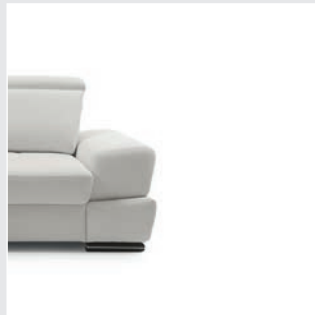

Side with armrest

With a lower wooden shelf

Movable headrests

EXAMPLES OF CONFIGURATION

2S, leather G-613

2SL-OTMDIISRC, leather G-613

OTMIISLC-3FBB-E-2SR
leather G-613, cushions fabric Tuoni 201

The height of the seat: **40 cm**