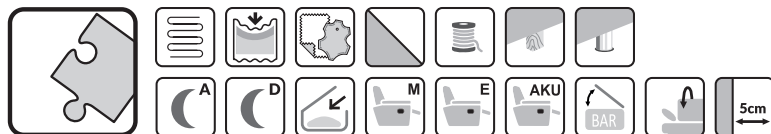

Girro

Find out how to unfold
the sleeping function
A - Delfin

Find out how to unfold
the sleeping function
D - Sedalift

www.DesignYourSofa.online

BL(A)-3QFBB-SSEII-1(80)TVBB-BAR(6)ŚC-1D(4)SR
leather G-613