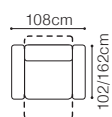

DIMENSIONS

1TV/
1TVb/
1TVblok

Surface after
unfolding
138x185cm