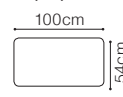

Barista

EXAMPLES OF CONFIGURATION

OTM(157)L-(147)R

DIMENSIONS

OTM(157)L/
OTM(157)R

OTM(177)L/
OTM(177)R

OTM(187)L/
OTM(187)R

OTM(197)L/
OTM(197)R

OTM(207)L/
OTM(207)R

The height of the seat: **49 cm**

The depth of the seat: **47 cm**

The height of the furniture: **82 cm**

(147)L/(147)R

(167)L/(167)R

177L/177R

(197)L/(197)R

(162)

(182)

1

TB(100)