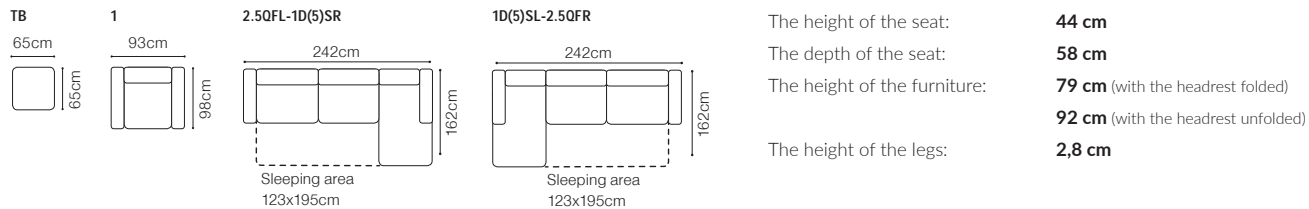

DIMENSIONS