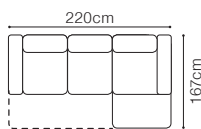

Sleeping area
130x188cm

1DFL-2FR