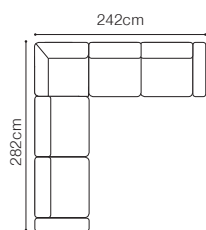

3L-EN(2)-2R