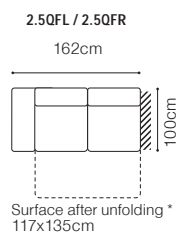

52 cm

The height of the furniture:

91 cm (without headrest)

101 cm (with optional headrest)

The height of the legs:

4,5 cm

** a body available with its side in two widths:

standard side: 23 cm

The height of the seat:

46 cm

The depth of the seat:

56 cm

The height of the legs:

4,5 cm

Etiuda - basic system elements

NEW

Liquor cabinet with a cubbyhole

EXAMPLES OF CONFIGURATION

2.5QFL-EN(2)-1(70)TVBBe-BAR(7)Š-KE70(2)SR, leather G-655

Nevia - basic system elements

2.5QFL-EN(2)L-1(70)TVBBe-BAR(7)Š-KE70(2)SR
leather G-655

The height of the seat: **47 cm**
The depth of the seat: **51 cm**
The height of the furniture: **103 cm**
The height of the legs: **4,5 cm**

DIMENSIONS

3 / 3c*

2 / 2c*

TB / TBc*

H = 41 cm

The height of the seat: **41 cm**The depth of the seat: **61 cm**The height of the furniture: **94 cm**The height of the legs: **25 cm**

* available with wooden frame