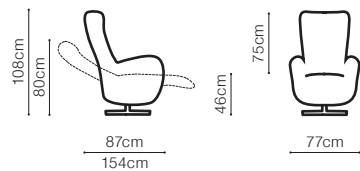

DIMENSIONS