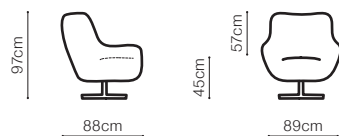

NEW

Dim

DIMENSIONS

The depth of the seat: **54 cm**