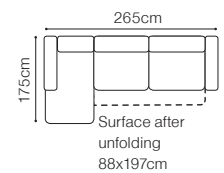

1D(9)SL-2.5VR