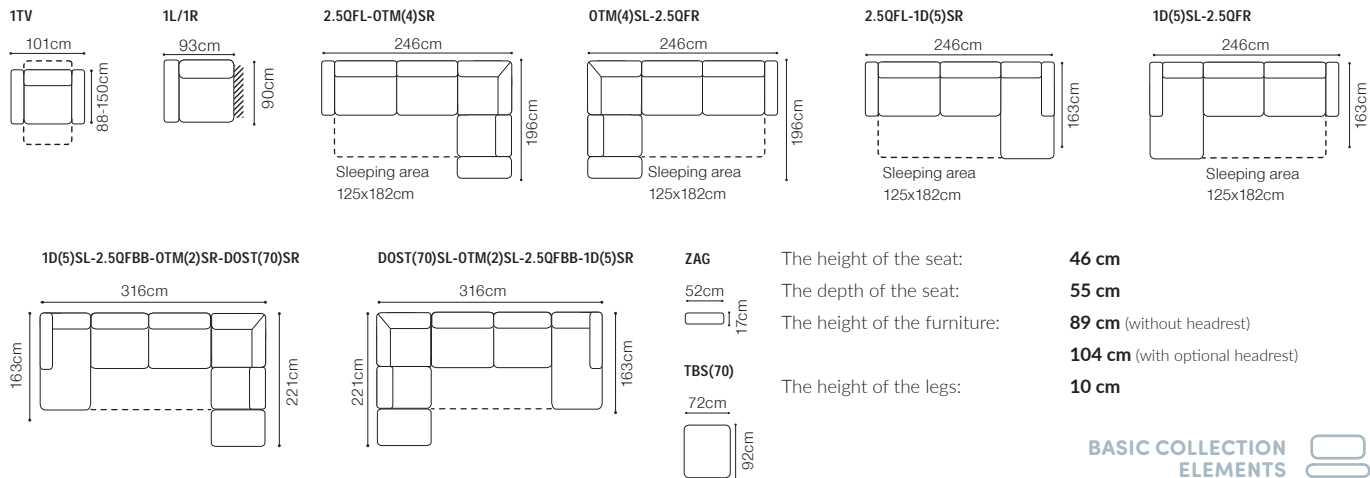

DIMENSIONS

BASIC COLLECTION ELEMENTS