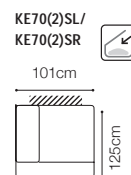

2.5FL-EN(2)-1(70)TVBB(aku)-BAR(5)ŚC-1(70)TVR(aku)ZAG+ZAG
leather G-910

Sevilla - basic system elements

* additional information - page 213

The height of the seat: **47 cm**
 The depth of the seat: **60 cm**
 The height of the furniture: **79 cm** (without the headrest), **98 cm** (with the headrest)
 The height of the legs: **5 cm**