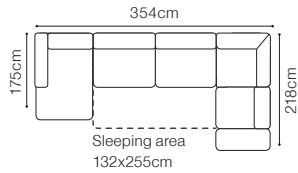

46 cm

The depth of the seat:

57 cm

The height of the furniture:

71 cm (with the headrest folded)**94 cm** (with the headrest unfolded)

The height of the legs:

12 cm**2.5QFL-1D(2)SR****1D(2)SL-2.5QFR****1D(2)SL-2.5QFBB-OTM(4)SR****OTM(4)SL-2.5QFBB-1D(2)SR**

DIMENSIONS

2.5QFL-1D(5)SR

1D(5)SL-2.5QFR

2.5QFL-OTM(4)SR

OTM(4)SL-2.5QFR

TB

1D(5)SL-2.5QFBB-OTMS(4)SR

OTM(4)SL-2.5QFBB-1D(5)SR

The height of the seat:

46 cm

The depth of the seat:

57 cm

The height of the furniture:

72 cm (with the headrest folded)**94 cm** (with the headrest unfolded)

The height of the legs:

12 cm

44 cm

The depth of the seat:

55 cm

The height of the furniture:

89 cm (without headrest)

107 cm (with optional headrest)

The height of the legs:

10 cm