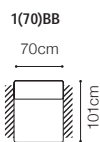

2.5FL-EN(2)-1(70)TVBB(aku)-BAR(5)ŚC-1(70)TVR(aku)ZAG+ZAG
leather G-910

Sevilla - basic system elements

* additional information - page 213

The height of the seat: **47 cm**
 The depth of the seat: **60 cm**
 The height of the furniture: **79 cm** (without the headrest), **98 cm** (with the headrest)
 The height of the legs: **5 cm**

The height of the seat:	49 cm
The depth of the seat:	78 cm
The height of the furniture:	83 cm
The height of the legs:	5 cm

* additional information - page 213

** freestanding element, upholstered on the both sides

The height of the seat: **47 cm**
 The depth of the seat: **53 cm**
 The height of the furniture: **81 cm** (with the headrest folded)
105 cm (with the headrest unfolded)
 The height of the legs: **5 cm**

* additional information - page 213

** a body available with its side in two widths:

standard side: 33 cm

narrow side: 26 cm

In the catalogue dimensions are given with standard width 33cm.

2.5FL-EN(2)-1(70)TVBB(aku)-1D(5)SR
leather G-658