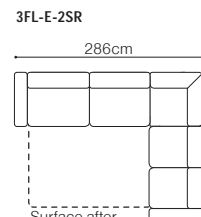

3F, leather G-100

1TV, leather G-100

FUNCTIONS

Sleeping function BELGIAN

Sleeping function BELGIAN

Relaxation function

DIMENSIONS

1TV/
1TVb/
1TVblokSurface after
unfolding
138x185cmSurface after
unfolding
138x185cmSurface after
unfolding
138x185cm

The height of the seat:

48 cm

The depth of the seat:

53 cm

The height of the furniture:

101 cm

The height of the legs:

6 cm