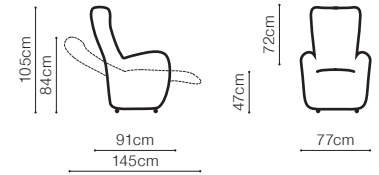

DIMENSIONS

The height of the seat:	42 cm
The depth of the seat (1):	47 cm
The depth of the seat (3F):	52 cm
The height of the furniture (1):	87 cm
The height of the furniture (3F):	91 cm
The height of the legs:	3 cm

DIMENSIONS

The height of the seat:	43 cm
The depth of the seat (3F):	61 cm
The depth of the seat (FIN):	49 cm
The height of the furniture (1):	108 cm
The height of the furniture (3F):	108 cm
The height of the legs:	6 cm

DIMENSIONS

The depth of the seat: **55 cm**

Frida

leather G-619

Tom

DIMENSIONS

The depth of the seat: **56 cm**

leather G-180

NEW

Dim

DIMENSIONS

The depth of the seat: **54 cm**

fabric Sofia 08, leather G-678

Boss

DIMENSIONS

The depth of the seat: **51 cm**