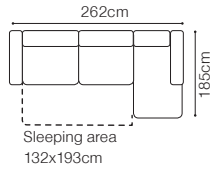

DIMENSIONS

3 / 3c*

2 / 2c*

TB / TBc*

H = 41 cm

The height of the seat: **41 cm**The depth of the seat: **61 cm**The height of the furniture: **94 cm**The height of the legs: **25 cm**

* available with wooden frame

Movable headrests

Movable seat

- The height of the seat: **47 cm**
- The depth of the seat: **59 cm**
- The height of the furniture: **79 cm** (with the headrest folded)
- 94 cm** (with the headrest unfolded)
- The height of the legs: **15 cm**

Bedding container

Sleeping function DELFIN

Camelia

Find out how to unfold
the sleeping function
A - Delfin

2.5QFL-OTM(4)SR
leather G-661

DIMENSIONS
2.5QFL-OTM(4)SR**OTM(4)SL-2.5QFR****TB**

The height of the seat:

46 cm

The depth of the seat:

57 cm

The height of the furniture:

71 cm (with the headrest folded)**94 cm** (with the headrest unfolded)

The height of the legs:

12 cm**2.5QFL-1D(2)SR****1D(2)SL-2.5QFR****1D(2)SL-2.5QFBB-OTM(4)SR****OTM(4)SL-2.5QFBB-1D(2)SR**