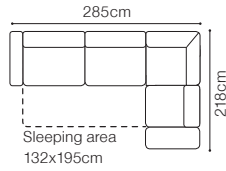

2.5QFL-OTM(4)SR