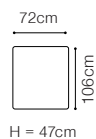

Domo - basic system elements

TB

BAR(9)ŠC

BAR(9)LC /
BAR(9)RC

DOST(70)SL /
DOST(70)SR

DOST(70)ŠS

1D(5)SL /
1D(5)SR