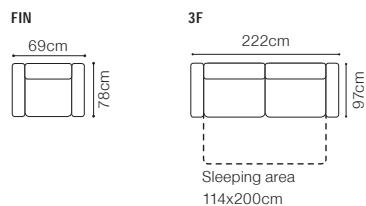

DIMENSIONS

The height of the seat (1):	49 cm
The height of the seat (3F):	47 cm
The depth of the seat (1):	51 cm
The depth of the seat (3F):	59 cm
The height of the furniture (1):	100 cm
The height of the furniture (3F):	95 cm
The height of the legs (1):	17 cm
The height of the legs (3F):	15 cm

DIMENSIONS

The height of the seat:	42 cm
The depth of the seat (1):	47 cm
The depth of the seat (3F):	52 cm
The height of the furniture (1):	87 cm
The height of the furniture (3F):	91 cm
The height of the legs:	3 cm

DIMENSIONS

The height of the seat:	43 cm
The depth of the seat (3F):	61 cm
The depth of the seat (FIN):	49 cm
The height of the furniture (1):	108 cm
The height of the furniture (3F):	108 cm
The height of the legs:	6 cm