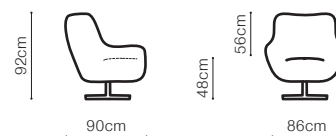

DIMENSIONS

The height of the seat:	42 cm
The depth of the seat (1):	47 cm
The depth of the seat (3F):	52 cm
The height of the furniture (1):	87 cm
The height of the furniture (3F):	91 cm
The height of the legs:	3 cm

DIMENSIONS

The height of the seat:	43 cm
The depth of the seat (3F):	61 cm
The depth of the seat (FIN):	49 cm
The height of the furniture (1):	108 cm
The height of the furniture (3F):	108 cm
The height of the legs:	6 cm

NEW

Dim

DIMENSIONS

The depth of the seat: **54 cm**

fabric Sofia 08, leather G-678

Boss

DIMENSIONS

The depth of the seat: **51 cm**