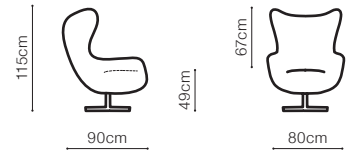

DIMENSIONS