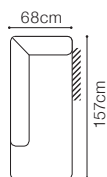

DIMENSIONS

OTM(157)L/
OTM(157)R