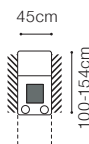

Luciano - basic system elements