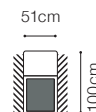

Luciano - basic system elements