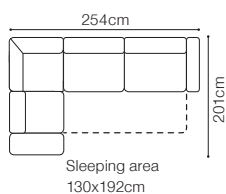

DIMENSIONS

The height of the seat:	49 cm
The depth of the seat (1):	50 cm
The depth of the seat (3F):	59 cm
The height of the furniture:	87 cm
The height of the legs:	15 cm

**BASIC COLLECTION
ELEMENTS**

3FL, fabric Endo 7708

FUNCTIONS

Sleeping function C.S.T

Tula

Find out how to unfold
the sleeping function
A - Delfin

2.5QFL-OTM(4)SR
leather G-190

DIMENSIONS
2.5QFL-OTM(4)SR**OTM(4)SL-2.5QFR**

The height of the seat:	45 cm
The depth of the seat:	56 cm
The height of the furniture:	82 cm (with the headrest folded)
	98 cm (with the headrest unfolded)
The height of the legs:	8 cm