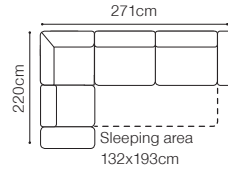

DIMENSIONS

3 / 3c*

2 / 2c*

TB / TBc*

H = 41 cm

The height of the seat: **41 cm**The depth of the seat: **61 cm**The height of the furniture: **94 cm**The height of the legs: **25 cm**

* available with wooden frame

73 cm (with the headrest folded)

93 cm (with the headrest unfolded)

The height of the legs:

12 cm

BASIC COLLECTION ELEMENTS

OTM(10)SL-2.5QFR, leather G-659

FUNCTIONS

Movable headrests

Bedding container

Sleeping function DELFIN

Camelia

Find out how to unfold
the sleeping function
A - Delfin

2.5QFL-OTM(4)SR
leather G-661

DIMENSIONS
2.5QFL-OTM(4)SR**OTM(4)SL-2.5QFR****TB**

The height of the seat:

46 cm

The depth of the seat:

57 cm

The height of the furniture:

71 cm (with the headrest folded)**94 cm** (with the headrest unfolded)

The height of the legs:

12 cm**2.5QFL-1D(2)SR****1D(2)SL-2.5QFR****1D(2)SL-2.5QFBB-OTM(4)SR****OTM(4)SL-2.5QFBB-1D(2)SR**