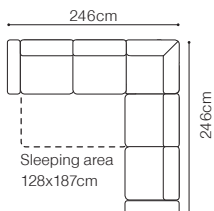

DIMENSIONS
2L/2R
2SL/2SR

2.5L/2.5R

2.5QFL/2.5QFR

OTM(4)L/OTM(4)R
OTM(4)SL/OTM(4)SR

EN(2)

- The height of the seat: **45 cm**
- The depth of the seat: **57 cm**
- The height of the furniture: **82 cm** (with the headrest folded)
- 97 cm** (with the headrest unfolded)
- The height of the legs: **4,5 cm**

The height of the seat:

44 cm

The depth of the seat:

58 cm

The height of the furniture:

82 cm (without headrest)**96 cm** (with optional headrest)

The height of the legs:

2,8 cm**2.5QFL-1D(5)SR****1D(5)SL-2.5QFR****2.5QFL-EN(2)-2.5R****2.5L-EN(2)-2.5QFR**