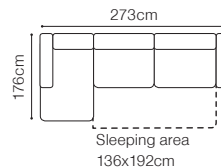

1D(10)SL-2.5QFR