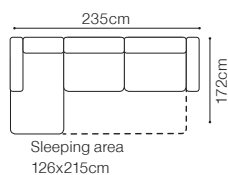

1D(2)SL-2.5QFR