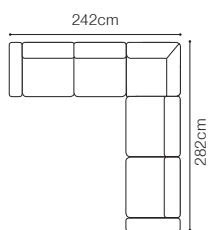

The height of the seat: **45 cm**
The depth of the seat: **57 cm**
The height of the furniture: **88 cm**
The height of the legs: **12 cm**

DIMENSIONS

BASIC COLLECTION ELEMENTS

2L-EN(2)-3R