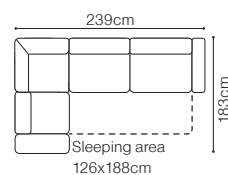

OTM(4)SL-2.5QFR

1. The height of the seat: **47 cm**
   The depth of the seat: **53 cm**
   The height of the furniture: **89 cm** (without headrest)
   104 cm (with optional headrest)
   The height of the legs: **8 cm**