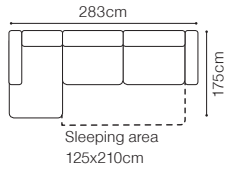

1D(5)SL-2.5QFR