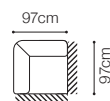

DIMENSIONS

2L/2R
2SL/2SR

2.5L/2.5R

2.5QFL/2.5QFR

OTM(4)L/OTM(4)R
OTM(4)SL/OTM(4)SR

EN(2)

1. The height of the seat: **45 cm**
2. The depth of the seat: **57 cm**
3. The height of the furniture: **82 cm** (with the headrest folded)
4. **97 cm** (with the headrest unfolded)
5. The height of the legs: **4,5 cm**

BASIC COLLECTION
ELEMENTS

FUNCTIONS