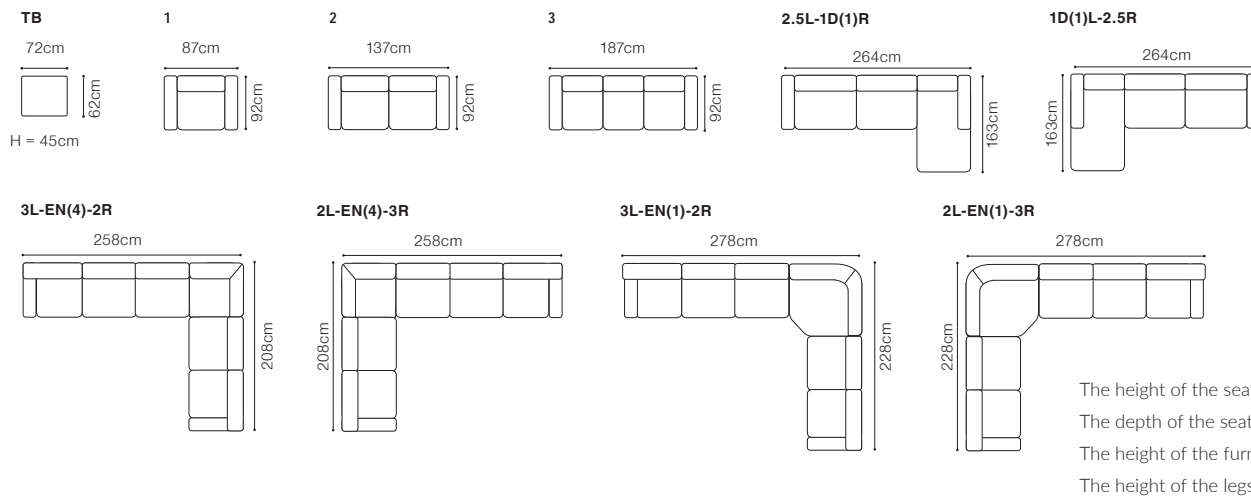

DIMENSIONS