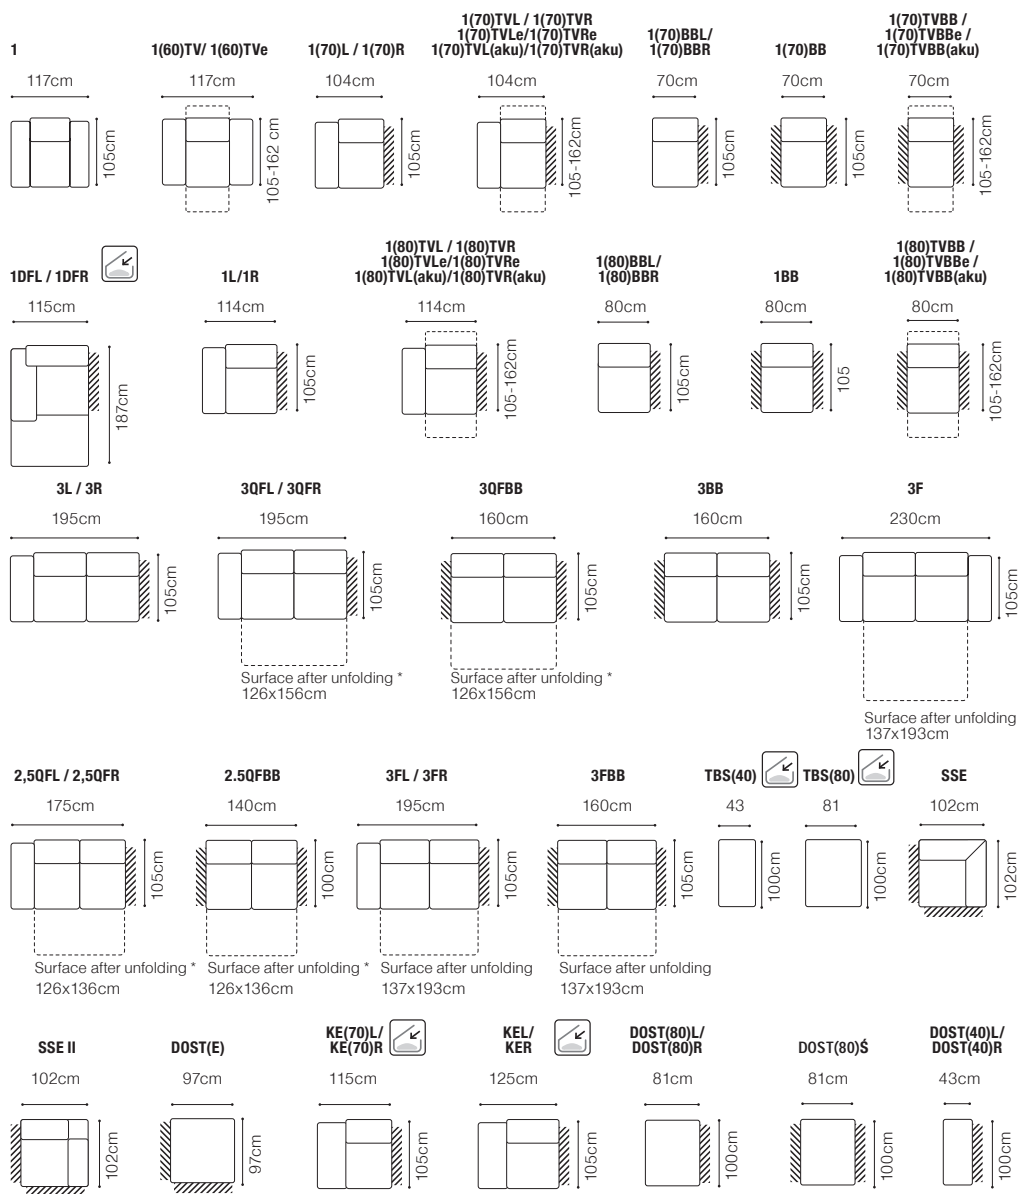

Luciano - basic system elements

BAR PRO LC / BAR PRO RC

BAR PRO SC

BAR(2)LC / BAR(2)RC

BAR(2)SC

BAR(6)SC

BAR(6)LC / BAR(6)RC

BAR(8)LC / BAR(8)RC

BAR(8)SC