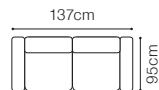

1, fabric Bellagio 242

2L-EN(4)-3R, fabric Endo 7708

2, fabric Bellagio 242

2L-EN(1)-3R, fabric Endo 7708

3, fabric Bellagio 242

Kelso

1, 3 and 2
fabric River 11

DIMENSIONS
1.5D**1****2****3**The height of the seat: **47 cm**The depth of the seat: **53 cm**The height of the furniture: **101 cm**The height of the legs: **18 cm**
BASIC COLLECTION
ELEMENTS