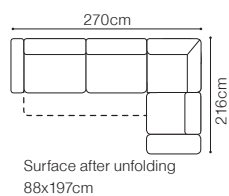

DIMENSIONS

2.5VLe-0TM(11)SR