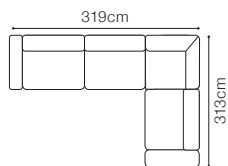

52 cm

The height of the furniture:

91 cm (without headrest)

101 cm (with optional headrest)

The height of the legs:

4,5 cm

** a body available with its side in two widths:

standard side: 23 cm

DIMENSIONS

3 / 3c*

2 / 2c*

TB / TBc*

H = 41 cm

The height of the seat: **41 cm**The depth of the seat: **61 cm**The height of the furniture: **94 cm**The height of the legs: **25 cm**

* available with wooden frame

3L-OTM(4)R
leather G-810

DIMENSIONS

3L-OTM(4)R

OTM(4)L-3R

The height of the seat:	43 cm
The depth of the seat:	55 cm
The height of the furniture:	80 cm (with the headrest folded)
	99 cm (with the headrest unfolded)
The height of the legs:	25 cm