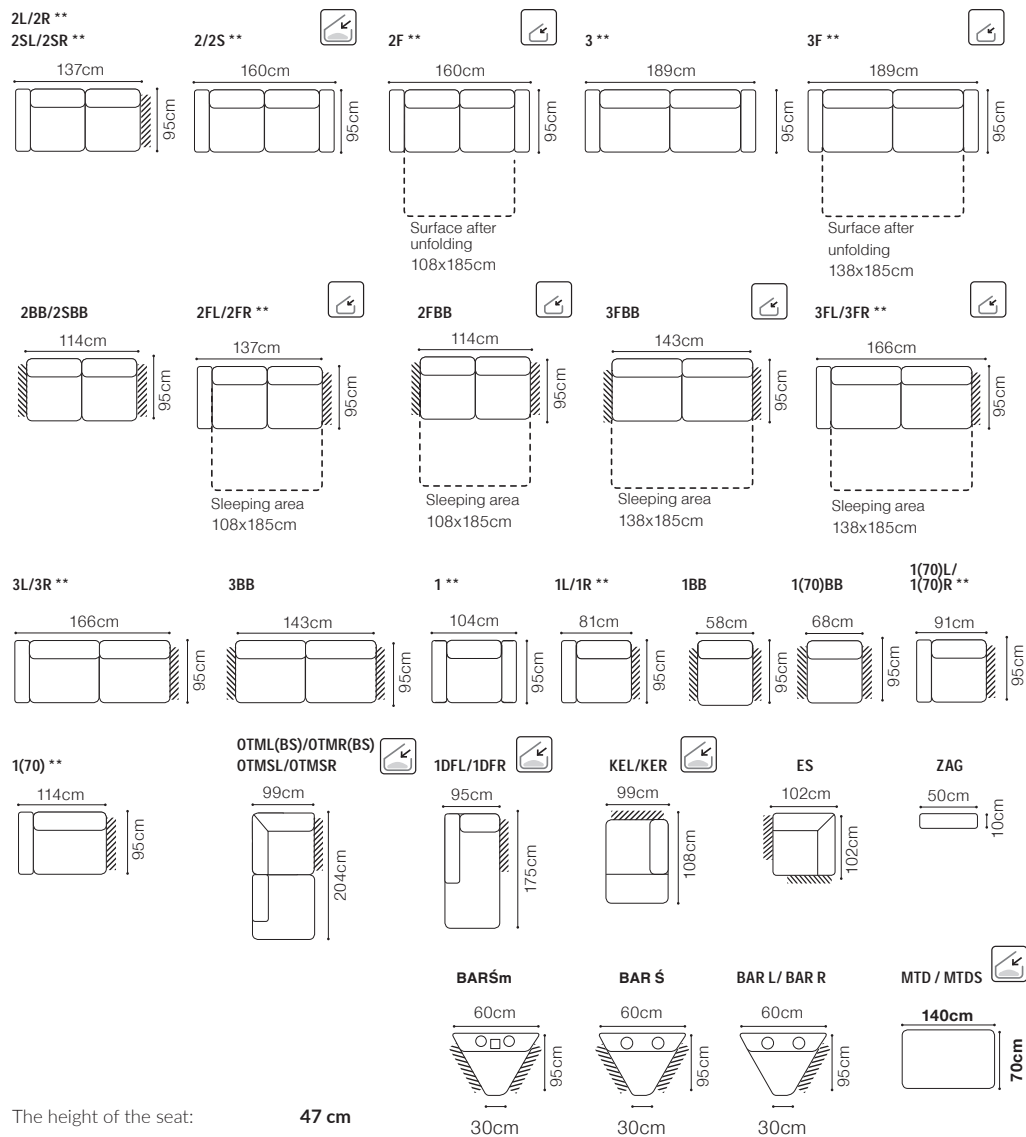

* additional information - page 213

** a body available with its side in two widths:

standard side: 33 cm

narrow side: 26 cm

In the catalogue dimensions are given with standard width 33cm.

2.5FL-EN(2)-1(70)TVBB(aku)-1D(5)SR
leather G-658

EXAMPLES OF CONFIGURATION

OTMSL-3FR-2xZAG, leather G-100

3FL-BAR Šm-1DFR, leather G-190

Bono 3FL-BARŚm-1DFR
leather G-658

Bono - basic system elements

The height of the seat:

47 cm

The depth of the seat:

52 cm

The height of the furniture:

91 cm (without headrest)

101 cm (with optional headrest)

The height of the legs:

4,5 cm

** a body available with its side in two widths:

standard side: 23 cm