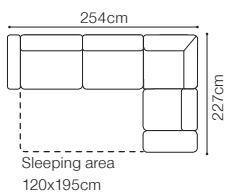

DIMENSIONS

2.5QFL-OTM(11)SR