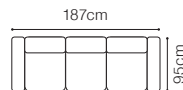

1, fabric Bellagio 242

2L-EN(4)-3R, fabric Endo 7708

2, fabric Bellagio 242

2L-EN(1)-3R, fabric Endo 7708

3, fabric Bellagio 242

Kelso

1, 3 and 2
fabric River 11

DIMENSIONS
1.5D**1****2****3**The height of the seat: **47 cm**The depth of the seat: **53 cm**The height of the furniture: **101 cm**The height of the legs: **18 cm**
BASIC COLLECTION
ELEMENTS