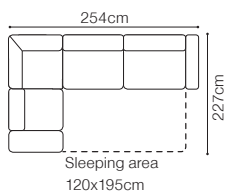

OTM(11)SL-2.5QFR

1. The height of the seat: **47 cm**
2. The depth of the seat: **57 cm**
3. The height of the furniture: **81 cm** (with the headrest folded)
4. **97 cm** (with the headrest unfolded)
5. The height of the legs: **12 cm**

**BASIC COLLECTION
ELEMENTS**