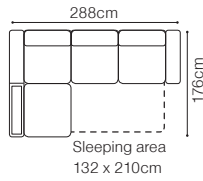

46 cm

The depth of the seat:

57 cm

The height of the furniture:

71 cm (with the headrest folded)**94 cm** (with the headrest unfolded)

The height of the legs:

12 cm**2.5QFL-1D(2)SR****1D(2)SL-2.5QFR****1D(2)SL-2.5QFBB-OTM(4)SR****OTM(4)SL-2.5QFBB-1D(2)SR**

The height of the seat:

46 cm

The depth of the seat:

57 cm

The height of the furniture:

72 cm (with the headrest folded)**94 cm** (with the headrest unfolded)

The height of the legs:

12 cm

Move

Find out how to unfold
the sleeping function
A - Delfin

1DSLCL-2.5QFR+2xZAG
leather G-658, optional removable headrests

DIMENSIONS

2.5QFL-1DSRC

1DSL-2.5QFR

ZAG

The height of the seat:

44 cm

The depth of the seat:

55 cm

The height of the furniture:

89 cm (without headrest)

107 cm (with optional headrest)

The height of the legs:

10 cm