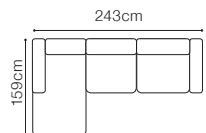

1D70(8)L-2R

ZAG
50cm

10cm