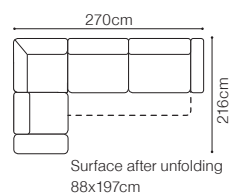

0TM(11)SL-2.5VRe