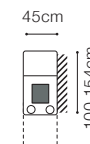

Luciano - basic system elements