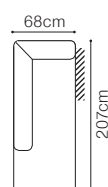

OTM(207)L/
OTM(207)R