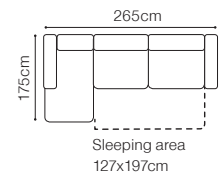

1D(9)SL-2.5QFR