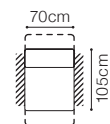

1(70)TVBB
1(70)TVBBe
1(70)TVBB(aku)