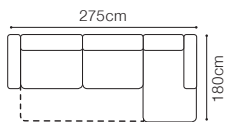

Veneto

2.5FL-1D(1)R
leather-G-180

DIMENSIONS

2.5FL-1D(1)R

Sleeping area
150x225cm

1D(1)L-2.5FR

Sleeping area
150x225cm

The height of the seat:	46 cm
The depth of the seat:	65 cm
The height of the furniture:	85 cm
The height of the legs:	12 cm