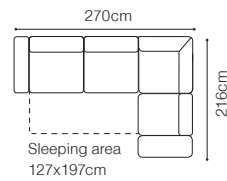

2.5QFL-OTM(11)SR