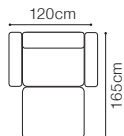

DIMENSIONS

1.5D