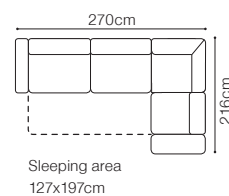

2.5QFL-0TM(11)SR