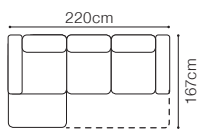

Sleeping area
130x188cm

The height of the seat:

43 cm

The depth of the seat:

53 cm

The height of the furniture:

87 cm (with the headrest folded)

110 cm (with the headrest unfolded)

The height of the legs:

6 cm

BASIC COLLECTION
ELEMENTS