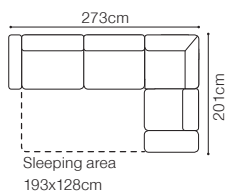

DIMENSIONS

The height of the seat:	49 cm
The depth of the seat (1):	50 cm
The depth of the seat (3F):	59 cm
The height of the furniture:	87 cm
The height of the legs:	15 cm

**BASIC COLLECTION
ELEMENTS**

DIMENSIONS
2L/2R
2SL/2SR

2.5L/2.5R

2.5QFL/2.5QFR

OTM(4)L/OTM(4)R
OTM(4)SL/OTM(4)SR

EN(2)

- The height of the seat: **45 cm**
- The depth of the seat: **57 cm**
- The height of the furniture: **82 cm** (with the headrest folded)
- 97 cm** (with the headrest unfolded)
- The height of the legs: **4,5 cm**

2.5QFL-OTM(4)SR

fabric Cairo 37, optional cushion - fabric Magu Jet 198

DIMENSIONS
2.5QFL-OTM(4)SR**OTM(4)SL-2.5QFR**

The height of the seat:	45 cm
The depth of the seat:	56 cm
The height of the furniture:	82 cm (with the headrest folded)
	98 cm (with the headrest unfolded)
The height of the legs:	8 cm