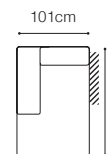

1D(5)SL /
1D(5)SR