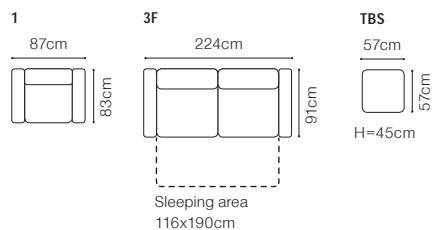

The height of the seat:

44 cm

The depth of the seat:

58 cm

The height of the furniture:

82 cm (without headrest)**96 cm** (with optional headrest)

The height of the legs:

2,8 cm**2.5QFL-1D(5)SR****1D(5)SL-2.5QFR****2.5QFL-EN(2)-2.5R****2.5L-EN(2)-2.5QFR**

DIMENSIONS

The height of the seat (1):	49 cm
The height of the seat (3F):	47 cm
The depth of the seat (1):	51 cm
The depth of the seat (3F):	59 cm
The height of the furniture (1):	100 cm
The height of the furniture (3F):	95 cm
The height of the legs (1):	17 cm
The height of the legs (3F):	15 cm

DIMENSIONS

The height of the seat:	42 cm
The depth of the seat (1):	47 cm
The depth of the seat (3F):	52 cm
The height of the furniture (1):	87 cm
The height of the furniture (3F):	91 cm
The height of the legs:	3 cm

DIMENSIONS

The height of the seat:	43 cm
The depth of the seat (3F):	61 cm
The depth of the seat (FIN):	49 cm
The height of the furniture (1):	108 cm
The height of the furniture (3F):	108 cm
The height of the legs:	6 cm