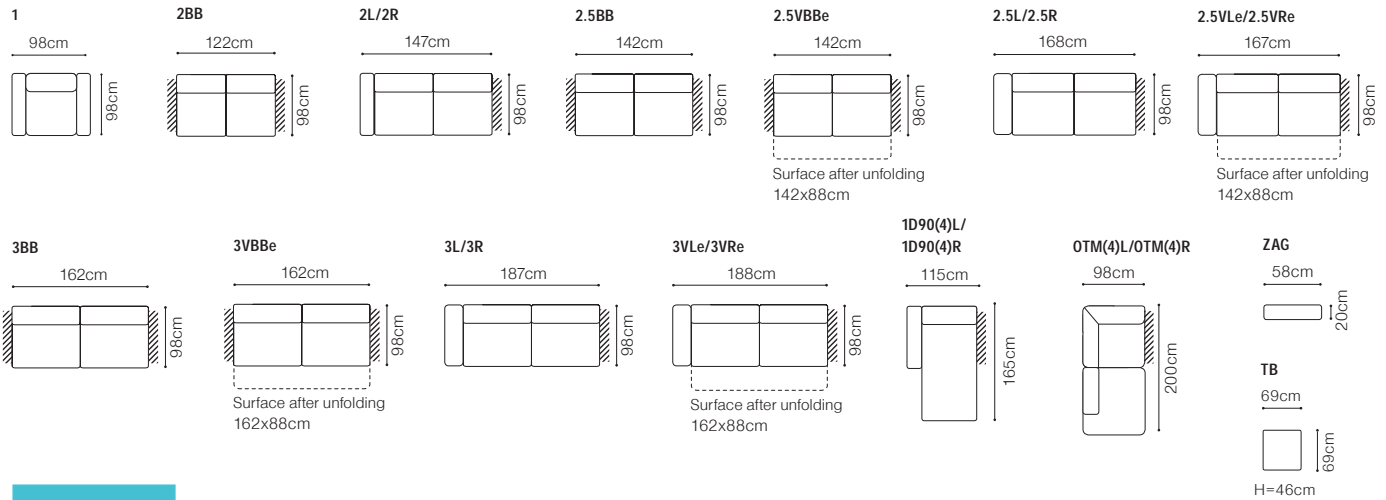

- The height of the seat: **45 cm**
- The depth of the seat: **61 cm**
- The height of the furniture: **75 cm** (with the headrest folded)
94 cm (with the headrest unfolded)
- The height of the legs: **12 cm**

FUNCTIONS

Movable seat

Optional headrest

The height of the seat: **46 cm**
 The depth of the seat: **60 cm**
 The height of the furniture: **79 cm**
 The height of the legs: **15 cm**

EXAMPLES OF CONFIGURATION