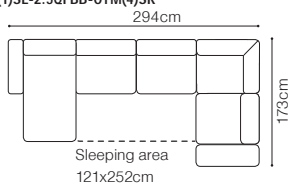

1D(1)SL-2.5QFBB-OTM(4)SR