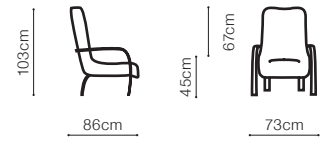

NEW

Finka

DIMENSIONS

The depth of the seat: **52 cm**