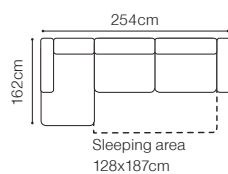

DIMENSIONS
2L/2R
2SL/2SR

2.5L/2.5R

2.5QFL/2.5QFR

OTM(4)L/OTM(4)R
OTM(4)SL/OTM(4)SR

EN(2)

- The height of the seat: **45 cm**
- The depth of the seat: **57 cm**
- The height of the furniture: **82 cm** (with the headrest folded)
- 97 cm** (with the headrest unfolded)
- The height of the legs: **4,5 cm**

The height of the seat:

44 cm

The depth of the seat:

58 cm

The height of the furniture:

82 cm (without headrest)**96 cm** (with optional headrest)

The height of the legs:

2,8 cm**2.5QFL-1D(5)SR****1D(5)SL-2.5QFR****2.5QFL-EN(2)-2.5R****2.5L-EN(2)-2.5QFR**