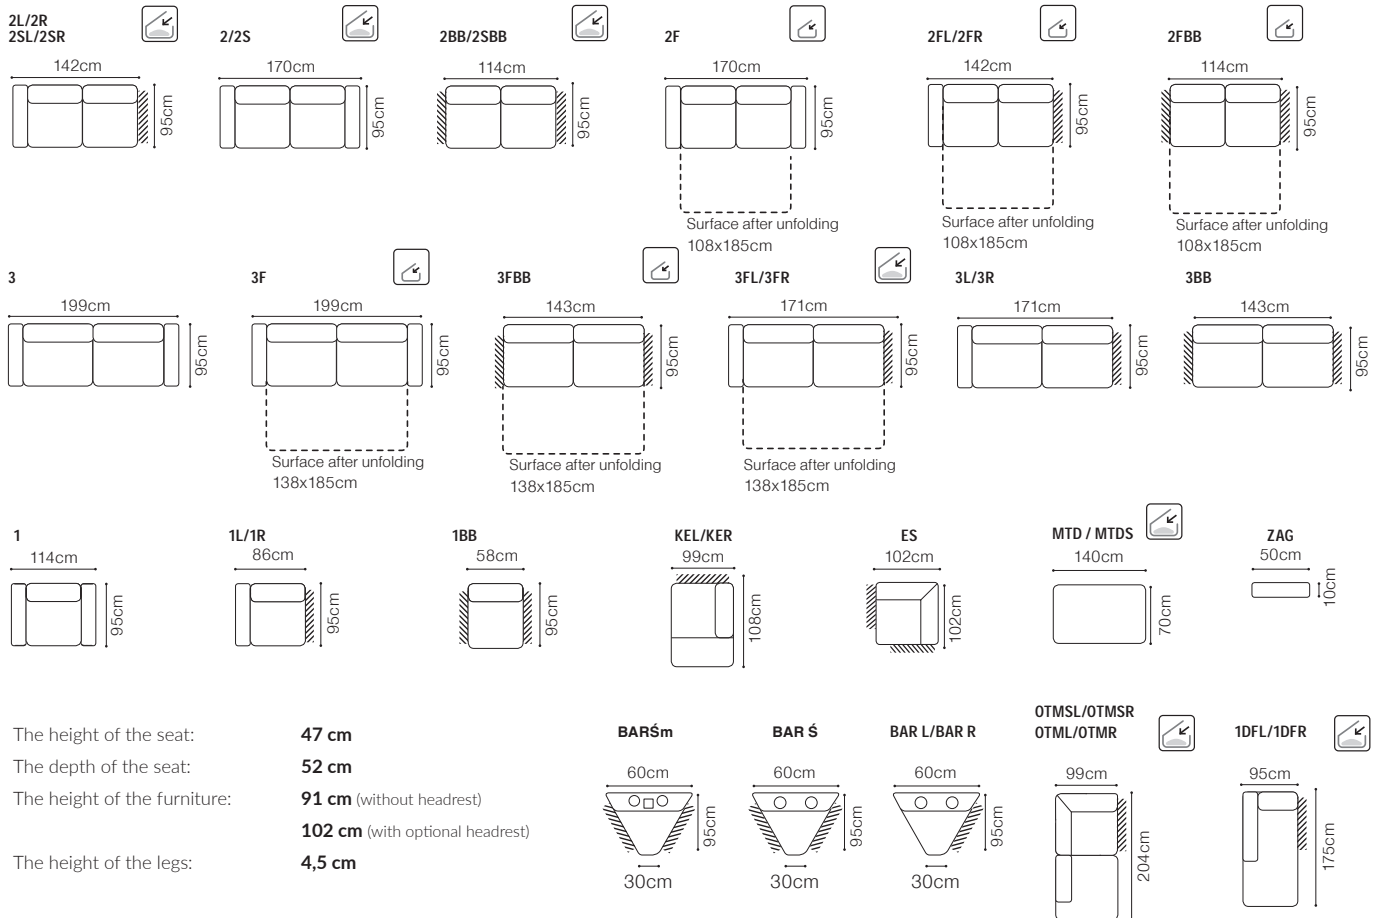

105cm

1D(1)SL/1D(1)SR
1D(1)L/1D(1)R

90cm

BAR(2)LC/
BAR(2)RC

44cm

BAR(2)ŚC

44cm

H = 64cm

52 cm

The height of the furniture:

91 cm (without headrest)

101 cm (with optional headrest)

The height of the legs:

4,5 cm

** a body available with its side in two widths:

standard side: 23 cm

narrow side: 13 cm

In the catalogue dimensions are given with standard width 23cm

Lido

Find out how to unfold
the sleeping function
C - Trolley

www.DesignYourSofa.online

OTML-3FR
leather G-100

Lido - basic system elements