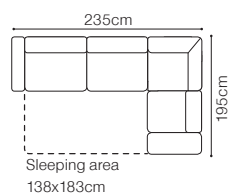

DIMENSIONS
2L/2R
2SL/2SR

2.5L/2.5R

2.5QFL/2.5QFR

OTM(4)L/OTM(4)R
OTM(4)SL/OTM(4)SR

EN(2)

- The height of the seat: **45 cm**
- The depth of the seat: **57 cm**
- The height of the furniture: **82 cm** (with the headrest folded)
- 97 cm** (with the headrest unfolded)
- The height of the legs: **4,5 cm**

The height of the seat:

44 cm

The depth of the seat:

58 cm

The height of the furniture:

82 cm (without headrest)**96 cm** (with optional headrest)

The height of the legs:

2,8 cm**2.5QFL-1D(5)SR****1D(5)SL-2.5QFR****2.5QFL-EN(2)-2.5R****2.5L-EN(2)-2.5QFR**

2.5FL-OTM(4)SR+1xZAG
fabric Aston 16

DIMENSIONS
2.5FL-OTM(4)SR**OTM(4)SL-2.5FR****ZAG**

The height of the seat:

48 cm

The depth of the seat:

55 cm

The height of the furniture:

88 cm (without headrest)**106 cm** (with optional headrest)