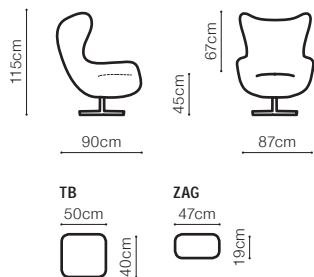

DIMENSIONS

The height of the seat:	42 cm
The depth of the seat (1):	47 cm
The depth of the seat (3F):	52 cm
The height of the furniture (1):	87 cm
The height of the furniture (3F):	91 cm
The height of the legs:	3 cm

DIMENSIONS

The height of the seat:	43 cm
The depth of the seat (3F):	61 cm
The depth of the seat (FIN):	49 cm
The height of the furniture (1):	108 cm
The height of the furniture (3F):	108 cm
The height of the legs:	6 cm

The height of the seat: **49 cm**

The depth of the seat: **47 cm**

The height of the furniture: **82 cm**

(147)L/(147)R

(167)L/(167)R

177L/177R

(197)L/(197)R

(162)

leather G-820, fabric Bello 32

Neo

DIMENSIONS

The depth of the seat: **55 cm**

fabric Mystic 34

DIMENSIONS

The depth of the seat: **48 cm**

Presto