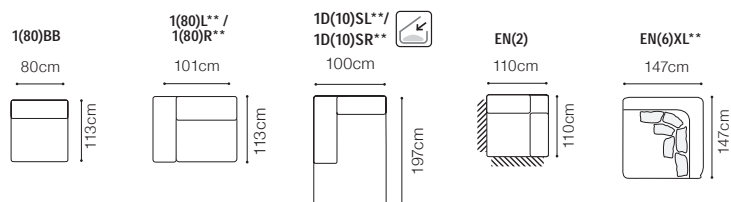

Serena - basic system elements