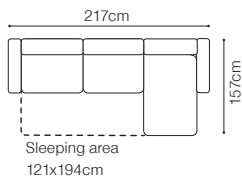

DIMENSIONS

2.5QFL-1D(1)SR