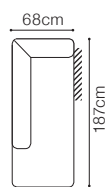

OTM(187)L/
OTM(187)R