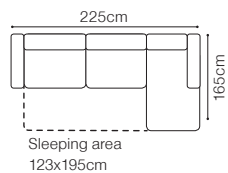

DIMENSIONS

2.5QFL-1D(2)SR