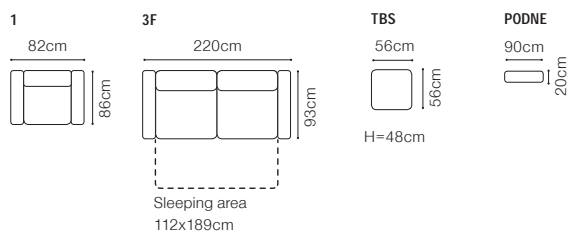

Bedding container

Sleeping function DELFIN

NEW

Viki

1 and 3F
fabric Bona 8/ Bona 9, cushions Bona 17

DIMENSIONS

The height of the seat (1):	47 cm
The height of the seat (3F):	48 cm
The depth of the seat:	53 cm
The height of the furniture:	88 cm
The height of the legs:	3 cm