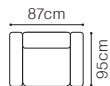

DIMENSIONS

1.5D

1

2

3

TB

**BASIC COLLECTION
ELEMENTS**