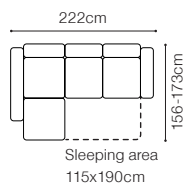

3FR

TBS

PODNE

The height of the seat:	49 cm
The depth of the seat:	59 cm
The height of the furniture:	87 cm
The height of the legs:	15 cm