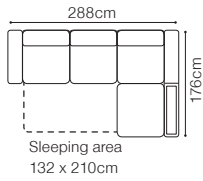

46 cm

The depth of the seat:

57 cm

The height of the furniture:

71 cm (with the headrest folded)**94 cm** (with the headrest unfolded)

The height of the legs:

12 cm**2.5QFL-1D(2)SR****1D(2)SL-2.5QFR****1D(2)SL-2.5QFBB-OTM(4)SR****OTM(4)SL-2.5QFBB-1D(2)SR**

The height of the seat:

46 cm

The depth of the seat:

57 cm

The height of the furniture:

72 cm (with the headrest folded)**94 cm** (with the headrest unfolded)

The height of the legs:

12 cm

Move

Find out how to unfold
the sleeping function
A - Delfin

1DSLCL-2.5QFR+2xZAG
leather G-658, optional removable headrests

DIMENSIONS

2.5QFL-1DSRC

1DSL-2.5QFR

ZAG

The height of the seat:

44 cm

The depth of the seat:

55 cm

The height of the furniture:

89 cm (without headrest)

107 cm (with optional headrest)

The height of the legs:

10 cm