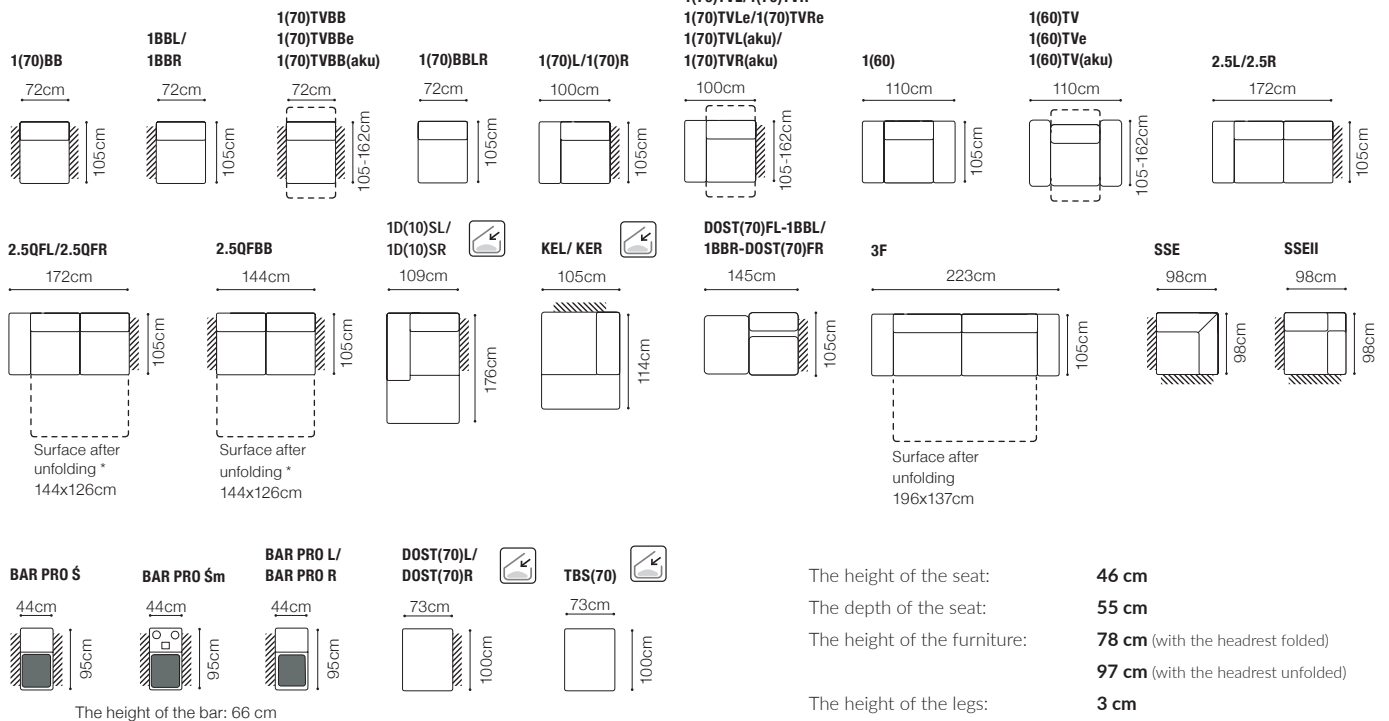

Belluno - basic system elements

* additional information - page 213