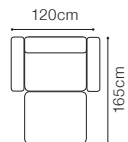

44 cm

The depth of the seat:

55 cm

The height of the furniture:

89 cm (without headrest)

107 cm (with optional headrest)

The height of the legs:

10 cm

- The height of the seat: **47 cm**
 The depth of the seat: **53 cm**
 The height of the furniture: **89 cm** (without headrest)
104 cm (with optional headrest)
 The height of the legs: **8 cm**

**BASIC COLLECTION
ELEMENTS**

1, fabric Bellagio 242

2L-EN(4)-3R, fabric Endo 7708

2, fabric Bellagio 242

2L-EN(1)-3R, fabric Endo 7708

3, fabric Bellagio 242

Kelso

1, 3 and 2
fabric River 11

DIMENSIONS
1.5D**1****2****3**The height of the seat: **47 cm**The depth of the seat: **53 cm**The height of the furniture: **101 cm**The height of the legs: **18 cm**
BASIC COLLECTION
ELEMENTS

1, leather G-654

3, leather G-654

2L-E-1R, leather G-654

Mello

3 and 1

leather G-000 and G-105

DIMENSIONS

The height of the seat: **44 cm** The height of the furniture: **94 cm**
 The depth of the seat: **56 cm** The height of the legs: **12 cm**