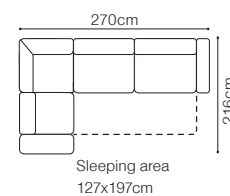

0TM(11)SL-2.5QFR