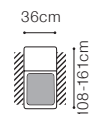

Domo - basic system elements

TB

BAR(9)ŠC

BAR(9)LC /
BAR(9)RC

DOST(70)SL /
DOST(70)SR

DOST(70)ŠS

1D(5)SL /
1D(5)SR