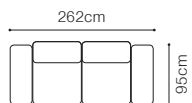

DIMENSIONS

3 / 3c*

2 / 2c*

TB / TBc*

H = 41 cm

The height of the seat: **41 cm**The depth of the seat: **61 cm**The height of the furniture: **94 cm**The height of the legs: **25 cm**

* available with wooden frame