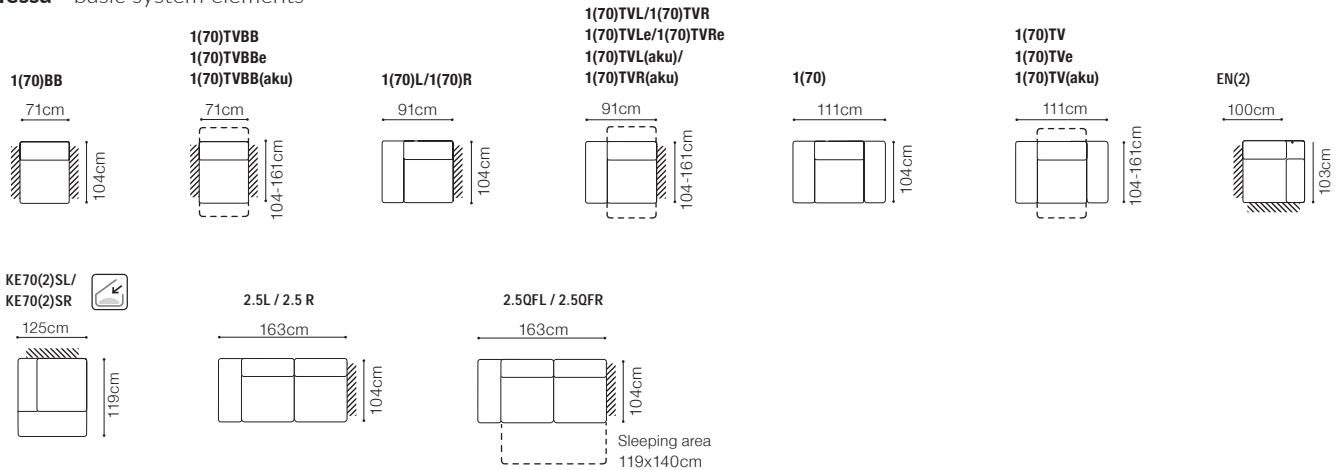

OTMLC-2FR, leather G-105

1, leather G-000

Play - basic system elements

The height of the seat:	40 cm
The depth of the seat:	57 cm
The height of the furniture:	82 cm (with the headrest folded) 95 cm (with the headrest unfolded)
The height of the legs:	3 cm

The height of the seat:	46 cm
The depth of the seat:	56 cm
The height of the furniture:	79 cm (with the headrest folded)
	98 cm (with the headrest unfolded)
The height of the legs:	5 cm

Tessa - basic system elements