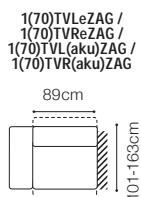

2.5FL-EN(2)-1(70)TVBB(aku)-BAR(5)ŚC-1(70)TVR(aku)ZAG+ZAG
leather G-910

Sevilla - basic system elements

* additional information - page 213

The height of the seat: **47 cm**
 The depth of the seat: **60 cm**
 The height of the furniture: **79 cm** (without the headrest), **98 cm** (with the headrest)
 The height of the legs: **5 cm**