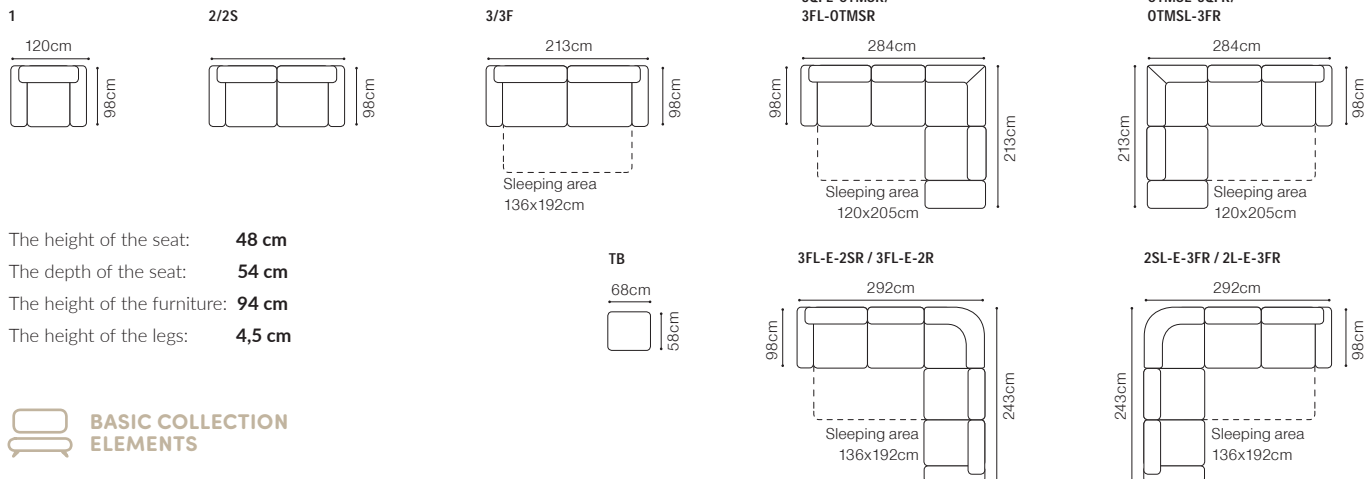

DIMENSIONS

The height of the seat (1):	49 cm
The height of the seat (3F):	47 cm
The depth of the seat (1):	51 cm
The depth of the seat (3F):	59 cm
The height of the furniture (1):	100 cm
The height of the furniture (3F):	95 cm
The height of the legs (1):	17 cm
The height of the legs (3F):	15 cm

Argento

Find out how to unfold
the sleeping function
A - Delfin

Find out how to unfold
the sleeping function
D - Sedalift

3QFL-OTMSR
leather G-649

DIMENSIONS

The height of the seat: **48 cm**
 The depth of the seat: **54 cm**
 The height of the furniture: **94 cm**
 The height of the legs: **4,5 cm**

DIMENSIONS

The height of the seat:	42 cm
The depth of the seat (1):	47 cm
The depth of the seat (3F):	52 cm
The height of the furniture (1):	87 cm
The height of the furniture (3F):	91 cm
The height of the legs:	3 cm

DIMENSIONS

The height of the seat:	43 cm
The depth of the seat (3F):	61 cm
The depth of the seat (FIN):	49 cm
The height of the furniture (1):	108 cm
The height of the furniture (3F):	108 cm
The height of the legs:	6 cm