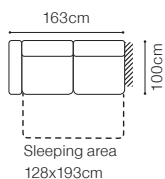

DIMENSIONS

The height of the seat:	49 cm
The depth of the seat (1):	50 cm
The depth of the seat (3F):	59 cm
The height of the furniture:	87 cm
The height of the legs:	15 cm

**BASIC COLLECTION
ELEMENTS**

DIMENSIONS
2L/2R
2SL/2SR

2.5L/2.5R

2.5QFL/2.5QFR

OTM(4)L/OTM(4)R
OTM(4)SL/OTM(4)SR

EN(2)

- The height of the seat: **45 cm**
- The depth of the seat: **57 cm**
- The height of the furniture: **82 cm** (with the headrest folded)
- 97 cm** (with the headrest unfolded)
- The height of the legs: **4,5 cm**