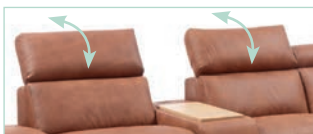

Calpe - basic system elements

EXAMPLES OF CONFIGURATION

2.5FL-EN(2)-1(70)TVBB(aku)-BAR(2)ŚC-
-KE70(2)SR, leather G-920

FUNCTIONS

STOLIK 40x95x40

STOLIK 95x95x25

Bedding container

Movable headrests