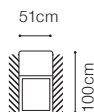

Luciano - basic system elements

BAR PRO S