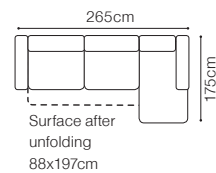

2.5VL-1D(9)SR