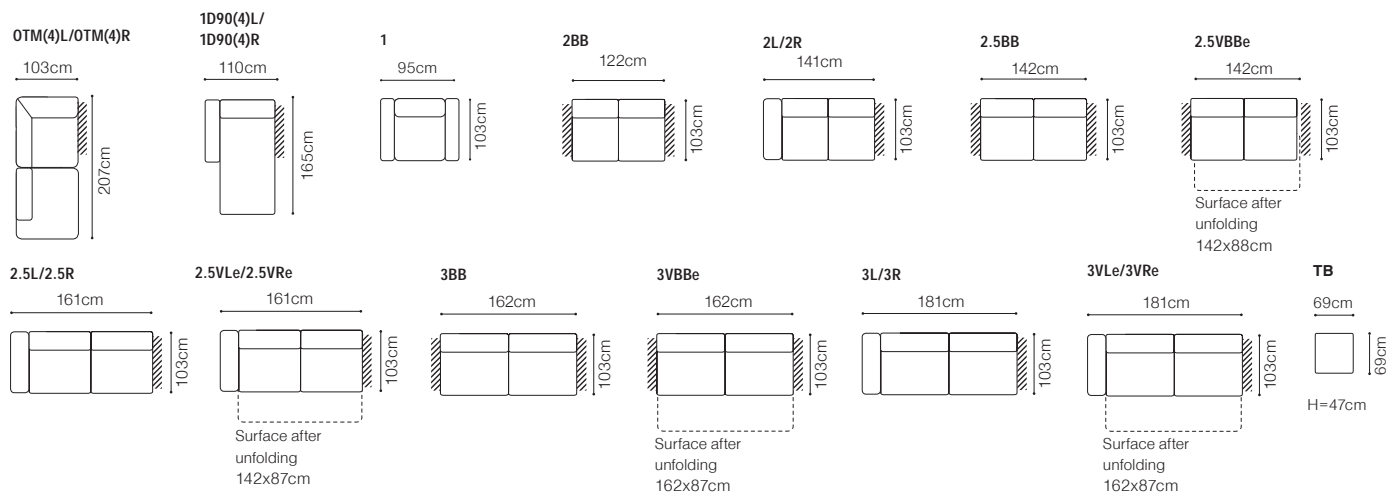

Mezzana - basic system elements