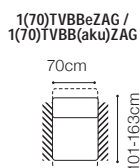

2.5FL-EN(2)-1(70)TVBB(aku)-BAR(5)ŚC-1(70)TVR(aku)ZAG+ZAG
leather G-910

Sevilla - basic system elements

* additional information - page 213

The height of the seat: **47 cm**
 The depth of the seat: **60 cm**
 The height of the furniture: **79 cm** (without the headrest), **98 cm** (with the headrest)
 The height of the legs: **5 cm**