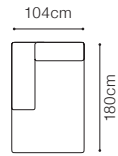

Karato - basic system elements

1D(5)L/1D(5)R**
1D(5)SL/1D(5)SR**

EN(2)