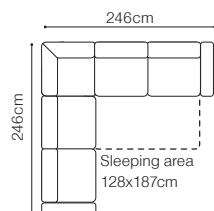

DIMENSIONS
2L/2R
2SL/2SR

2.5L/2.5R

2.5QFL/2.5QFR

OTM(4)L/OTM(4)R
OTM(4)SL/OTM(4)SR

EN(2)

- The height of the seat: **45 cm**
- The depth of the seat: **57 cm**
- The height of the furniture: **82 cm** (with the headrest folded)
- 97 cm** (with the headrest unfolded)
- The height of the legs: **4,5 cm**

The height of the seat:

44 cm

The depth of the seat:

58 cm

The height of the furniture:

82 cm (without headrest)**96 cm** (with optional headrest)

The height of the legs:

2,8 cm**2.5QFL-1D(5)SR****1D(5)SL-2.5QFR****2.5QFL-EN(2)-2.5R****2.5L-EN(2)-2.5QFR**