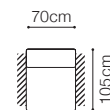

Massimo - basic system elements

1(70)BB
70cm