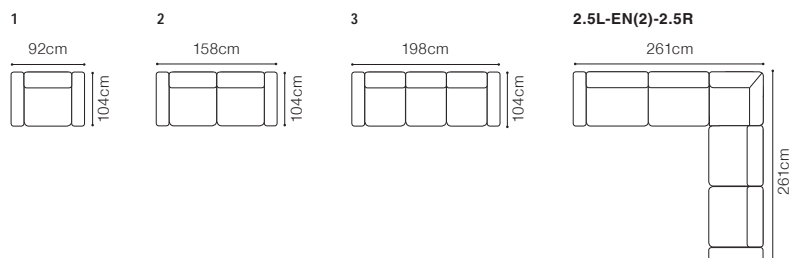

44 cm

The depth of the seat:

55 cm

The height of the furniture:

89 cm (without headrest)

107 cm (with optional headrest)

The height of the legs:

10 cm

3L-1D90(8)R

1D90(8)L-3R

3L-1D90(8)R, fabric Daytona 60

NEW

Capella

2.5L-EN(2)-2.5R and 2
leather G-000

DIMENSIONS

The height of the seat: **43 cm**
 The depth of the seat: **59 cm**
 The height of the furniture: **73 cm** (with the headrest folded)
 88 cm (with the headrest unfolded)
 The height of the legs: **12 cm**