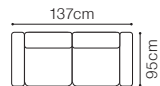

DIMENSIONS

1.5D

1

2

3

TB

**BASIC COLLECTION
ELEMENTS**