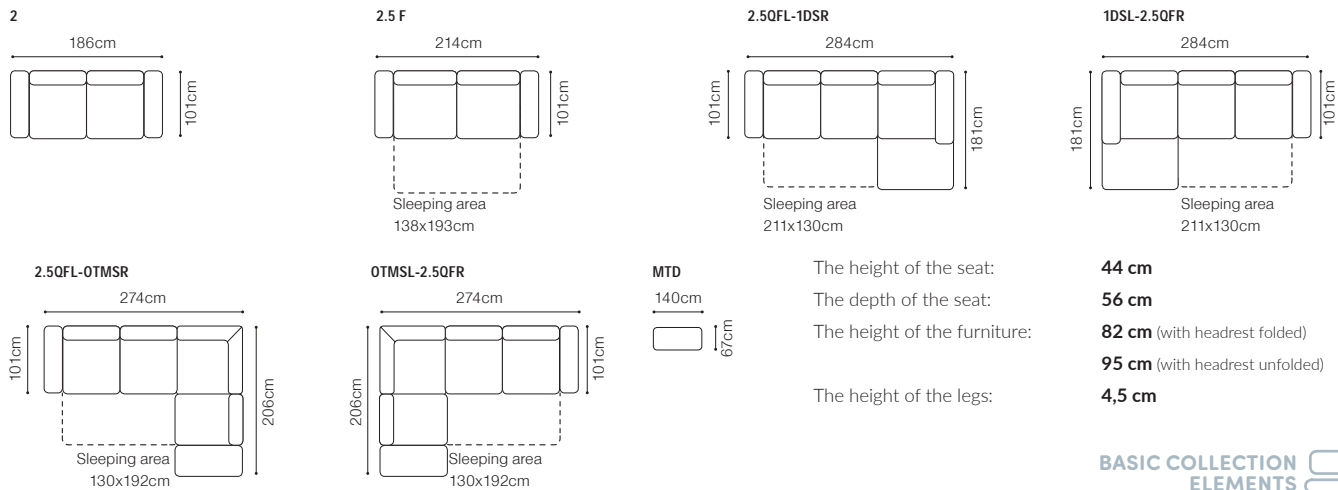

DIMENSIONS

1DSL-2.5QFR, leather G-180