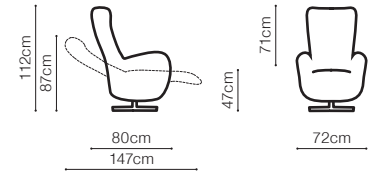

DIMENSIONS

The height of the seat:	42 cm
The depth of the seat (1):	47 cm
The depth of the seat (3F):	52 cm
The height of the furniture (1):	87 cm
The height of the furniture (3F):	91 cm
The height of the legs:	3 cm

DIMENSIONS

The height of the seat:	43 cm
The depth of the seat (3F):	61 cm
The depth of the seat (FIN):	49 cm
The height of the furniture (1):	108 cm
The height of the furniture (3F):	108 cm
The height of the legs:	6 cm

The height of the seat: **44 cm**
 The height of the furniture: **80 cm**

leather G-615

DIMENSIONS

The height of the seat:

42 cm

The height of the furniture:

88 cm (unfolded)

103 cm (folded)

DIMENSIONS

The depth of the seat: **55 cm**

Arosa

leather G-638

Inari

DIMENSIONS

The depth of the seat: **48 cm**

leather G-659