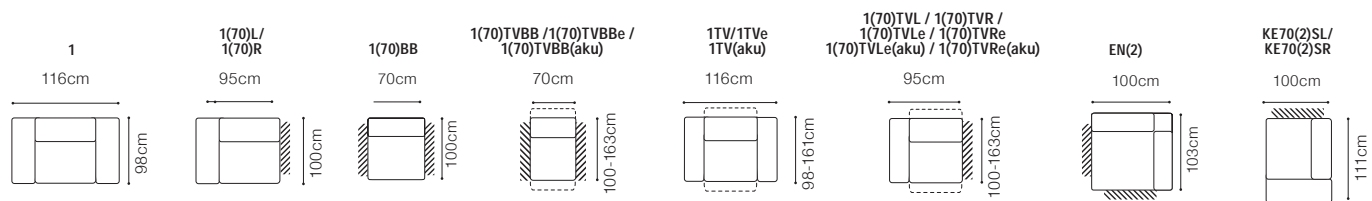

52 cm

The height of the furniture:

91 cm (without headrest)

101 cm (with optional headrest)

The height of the legs:

4,5 cm

** a body available with its side in two widths:

standard side: 23 cm

The height of the seat:

46 cm

The depth of the seat:

56 cm

The height of the legs:

4,5 cm

Etiuda - basic system elements

NEW

Liquor cabinet with a cubbyhole

EXAMPLES OF CONFIGURATION

2.5QFL-EN(2)-1(70)TVBBe-BAR(7)Š-KE70(2)SR, leather G-655

Nevia - basic system elements

2.5QFL-EN(2)L-1(70)TVBBe-BAR(7)Š-KE70(2)SR
leather G-655

The height of the seat: **47 cm**
The depth of the seat: **51 cm**
The height of the furniture: **103 cm**
The height of the legs: **4,5 cm**

DIMENSIONS

3 / 3c*

2 / 2c*

TB / TBc*

H = 41 cm

The height of the seat: **41 cm**The depth of the seat: **61 cm**The height of the furniture: **94 cm**The height of the legs: **25 cm**

* available with wooden frame