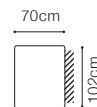

DOST(70)SL /
DOST(70)SR