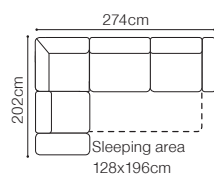

DIMENSIONS

The height of the seat:	49 cm
The depth of the seat (1):	50 cm
The depth of the seat (3F):	59 cm
The height of the furniture:	87 cm
The height of the legs:	15 cm

**BASIC COLLECTION
ELEMENTS**

3FL, fabric Endo 7708

FUNCTIONS

Sleeping function C.S.T

Tula

Find out how to unfold
the sleeping function
A - Delfin

2.5QFL-OTM(4)SR
leather G-190

DIMENSIONS
2.5QFL-OTM(4)SR**OTM(4)SL-2.5QFR**

The height of the seat:	45 cm
The depth of the seat:	56 cm
The height of the furniture:	82 cm (with the headrest folded)
	98 cm (with the headrest unfolded)
The height of the legs:	8 cm

Find out how to unfold
the sleeping function
A - Delfin

OTM(4)SL-2.5QFR
leather G-220

DIMENSIONS
2.5QFL-OTM(4)SR**OTM(4)SL-2.5QFR**

The height of the seat:	44 cm
The depth of the seat:	58 cm
The height of the furniture:	78 cm (with the headrest folded)
	95 cm (with the headrest unfolded)
The height of the legs:	10 cm