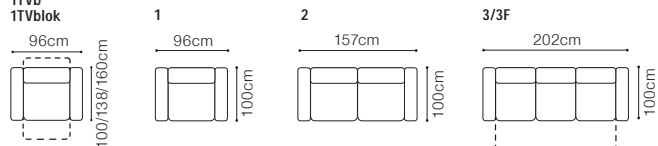

1, leather G-654

3, leather G-654

2L-E-1R, leather G-654

Mello

3 and 1

leather G-000 and G-105

DIMENSIONS

The height of the seat: **44 cm** The height of the furniture: **94 cm**
 The depth of the seat: **56 cm** The height of the legs: **12 cm**

The height of the seat: **48 cm**
 The depth of the seat: **54 cm**
 The height of the furniture: **98 cm**
 The height of the legs: **7 cm**

FUNCTIONS

Relaxation function

Sleeping function BELGIAN

1TV and 3F
leather G-613