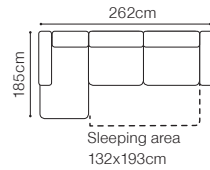

DIMENSIONS

3 / 3c*

2 / 2c*

TB / TBc*

H = 41 cm

The height of the seat: **41 cm**The depth of the seat: **61 cm**The height of the furniture: **94 cm**The height of the legs: **25 cm**

* available with wooden frame

Movable headrests

Movable seat

- The height of the seat: **47 cm**
- The depth of the seat: **59 cm**
- The height of the furniture: **79 cm** (with the headrest folded)
- 94 cm** (with the headrest unfolded)
- The height of the legs: **15 cm**

Bedding container

Sleeping function DELFIN

Camelia

Find out how to unfold
the sleeping function
A - Delfin

2.5QFL-OTM(4)SR
leather G-661

DIMENSIONS
2.5QFL-OTM(4)SR**OTM(4)SL-2.5QFR****TB**

The height of the seat:

46 cm

The depth of the seat:

57 cm

The height of the furniture:

71 cm (with the headrest folded)**94 cm** (with the headrest unfolded)

The height of the legs:

12 cm**2.5QFL-1D(2)SR****1D(2)SL-2.5QFR****1D(2)SL-2.5QFBB-OTM(4)SR****OTM(4)SL-2.5QFBB-1D(2)SR**