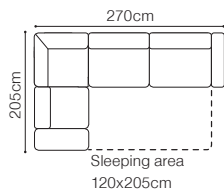

OTM(4)SL-2.5QFR