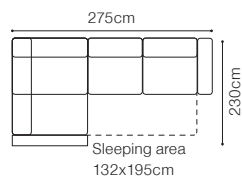

52 cm

The height of the furniture:

91 cm (without headrest)

101 cm (with optional headrest)

The height of the legs:

4,5 cm

** a body available with its side in two widths:

standard side: 23 cm

Movable headrests

Movable seat

- The height of the seat: **47 cm**
- The depth of the seat: **59 cm**
- The height of the furniture: **79 cm** (with the headrest folded)
- 94 cm** (with the headrest unfolded)
- The height of the legs: **15 cm**

Veneto

2.5FL-1D(1)R
leather-G-180

DIMENSIONS

2.5FL-1D(1)R

Sleeping area
150x225cm

1D(1)L-2.5FR

Sleeping area
150x225cm

The height of the seat:	46 cm
The depth of the seat:	65 cm
The height of the furniture:	85 cm
The height of the legs:	12 cm

2.5QFL-OTM(10)SR

OTM(10)SL-2.5QFR

TB

The height of the seat:

45 cm

The depth of the seat:

58 cm

The height of the furniture: