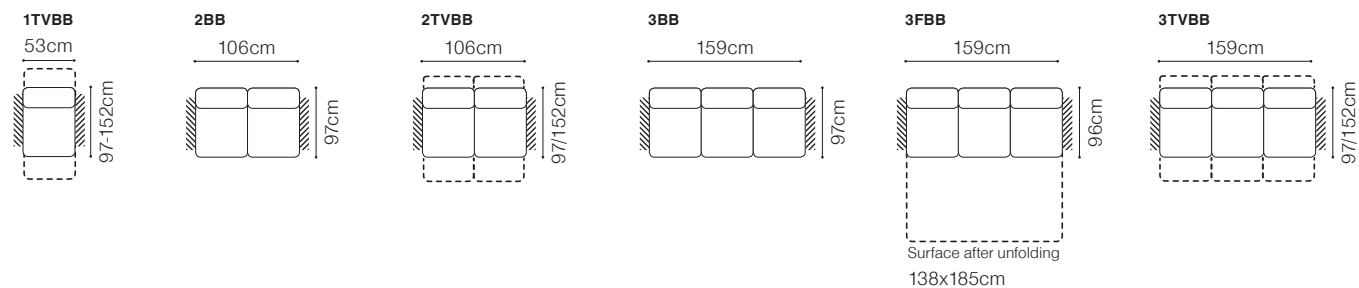

The height of the seat:

48 cm

The depth of the seat:

53 cm

The height of the furniture:

101 cm

The height of the legs:

6 cm

Tivoli

Find out how to unfold
the sleeping function
E - Belgian

BLC-1TVBB-BAR Š-1TVBB-BRC, sofa BL-3TVBB-BR
leather G-220

Tivoli - basic system elements

The height of the seat:
The depth of the seat:
The height of the furniture:

47 cm
57 cm
108 cm (folded)
87 cm (unfolded)

EXAMPLES OF CONFIGURATION

BL-1TVBB-BR, leather G-220

BL-2TVBB-BR, leather G-220

BL-3TVBB-BR, leather G-220

FUNCTIONS

Liquor cabinet with a cubbyhole

Relaxation function