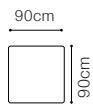

* additional information - page 213

** a body available with its side in two widths:

standard side: 33 cm

narrow side: 26 cm

In the catalogue dimensions are given with standard width 33cm.

2.5FL-EN(2)-1(70)TVBB(aku)-1D(5)SR
leather G-658

105cm

1D(1)SL/1D(1)SR
1D(1)L/1D(1)R

90cm

BAR(2)LC/
BAR(2)RC

44cm

BAR(2)ŚC

44cm

H = 64cm

3QFL / 3QFR

Surface after
unfolding *
145x162cm

STOLIK

H = 26cm

PODU

The height of the seat: **46 cm**
The depth of the seat: **60 cm**
The height of the furniture: **86 cm**
The height of the legs: **5 cm**

52 cm

The height of the furniture:

91 cm (without headrest)

101 cm (with optional headrest)

The height of the legs:

4,5 cm

** a body available with its side in two widths:

standard side: 23 cm